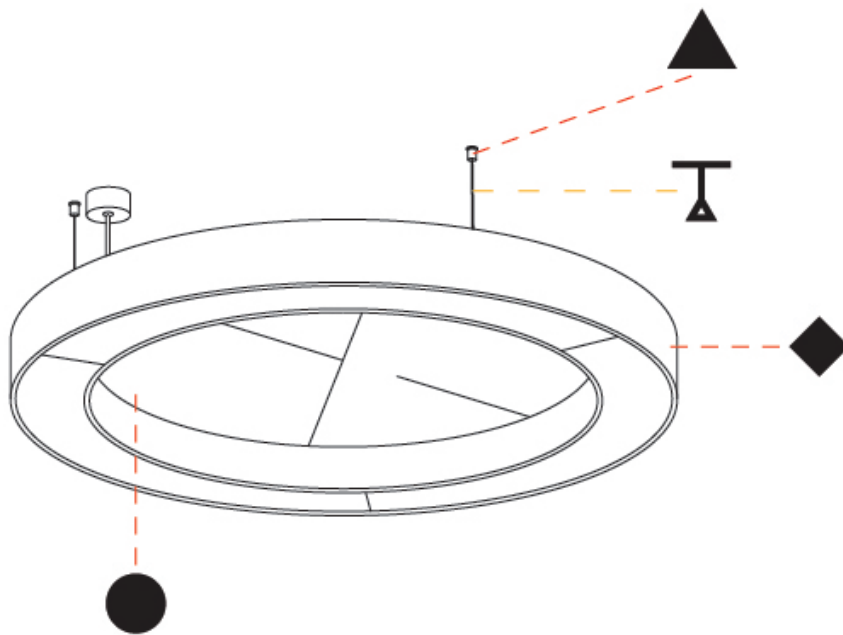

GLORIOUS ACOUSTIC SUSPENSION

A300725-

PROJECT
TYPE
SPECIFIER
QUANTITY
DATE

A