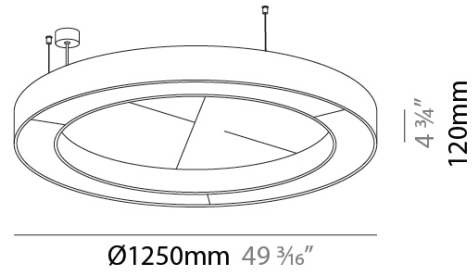

GENERAL

Series: Glorious Acoustic
Brand: Prolicht
Division: Architectural
Mounting Type: Suspension
Mounting Location: Ceiling
Subcategory: Acoustic

PHYSICAL

Shape: Round
Diameter (mm): 1250
Diameter (in): 49 3/16
Width (mm): 120
Width (in): 4 3/4
Light Distribution: Direct
Diffuser: PMMA - Opal / Micro-Prism
Fixture Finish: SSR / BKV / CWI / CRY / HAB / UFT / ITA / RUA / FTG / MYG / LOD / PUS / FRO / FUP / KIA / POP / BLS / SPG / MEY / GOH / GUM / CHC / COM / ABZ / JAG / OBR / MOS / ROR
Accent Finish: ANC / ASH / BNA / BTC / BZE / CEL / EGG / EVG / FOG / FOS / FST / FUA / IRI / IRO / KHA / LIC / LIM / MER / MSN / MUS / ONX / PEA / PLU / POL / PPY / RAY / ROY / RST / STE / SWD / TAN / TAU
Fixture Material: Aluminum
Cable Details: 2 000mm / 78 3/4" or 6 000mm / 236 1/4" Transparent Cable

ELECTRICAL

Lamp Type: LED (Zhaga Standard)
Input Wattage (W): 90
Total Output Wattage (W): 81.8
Dimming: Non-Dimmable
Driver Included: Yes
Driver Location: Integrated
Driver Type: Constant Current - Universal
Driver Class: Class 2
Input Voltage (V): 120 - 277

LED

Color Temperature (°K): 2700 / 3000 / 3500 / 4000
Max. Delivered Lumen (lm): Max 10240
Nominal Lumen (lm): Max 13319
CRI: >90 CRI
Lamp Life (hrs): 50000

RATINGS AND CERTIFICATIONS

Certified By: CSA Certified to UL and CSA Standards
IP rating: IP20