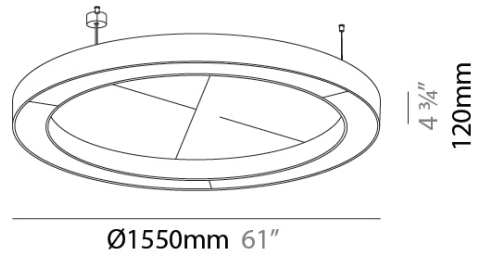

GENERAL

Series: Glorious Acoustic
Brand: Prolicht
Division: Architectural
Mounting Type: Suspension
Mounting Location: Ceiling
Subcategory: Acoustic

PHYSICAL

Shape: Round
Diameter (mm): 1550
Diameter (in): 61
Width (mm): 120
Width (in): 4 3/4
Light Distribution: Direct
Diffuser: PMMA - Opal / Micro-Prism
Fixture Finish: SSR / BKV / CWI / CRY / HAB / UFT / ITA / RUA / FTG / MYG / LOD / PUS / FRO / FUP / KIA / POP / BLS / SPG / MEY / GOH / GUM / CHC / COM / ABZ / JAG / OBR / MOS / ROR
Accent Finish: ANC / ASH / BNA / BTC / BZE / CEL / EGG / EVG / FOG / FOS / FST / FUA / IRI / IRO / KHA / LIC / LIM / MER / MSN / MUS / ONX / PEA / PLU / POL / PPY / RAY / ROY / RST / STE / SWD / TAN / TAU
Fixture Material: Aluminum
Cable Details: 2 000mm / 78 3/4" or 6 000mm / 236 1/4" Transparent Cable

ELECTRICAL

Lamp Type: LED (Zhaga Standard)
Input Wattage (W): 110
Total Output Wattage (W): 100
Dimming: Non-Dimmable
Driver Included: Yes
Driver Location: Integrated
Driver Type: Constant Current - Universal
Driver Class: Class 2
Input Voltage (V): 120 - 277

LED

Color Temperature (°K): 2700 / 3000 / 3500 / 4000
Max. Delivered Lumen (lm): Max 12515
Nominal Lumen (lm): Max 16105
CRI: >90 CRI
Lamp Life (hrs): 50000

RATINGS AND CERTIFICATIONS

Certified By: CSA Certified to UL and CSA Standards
IP rating: IP20