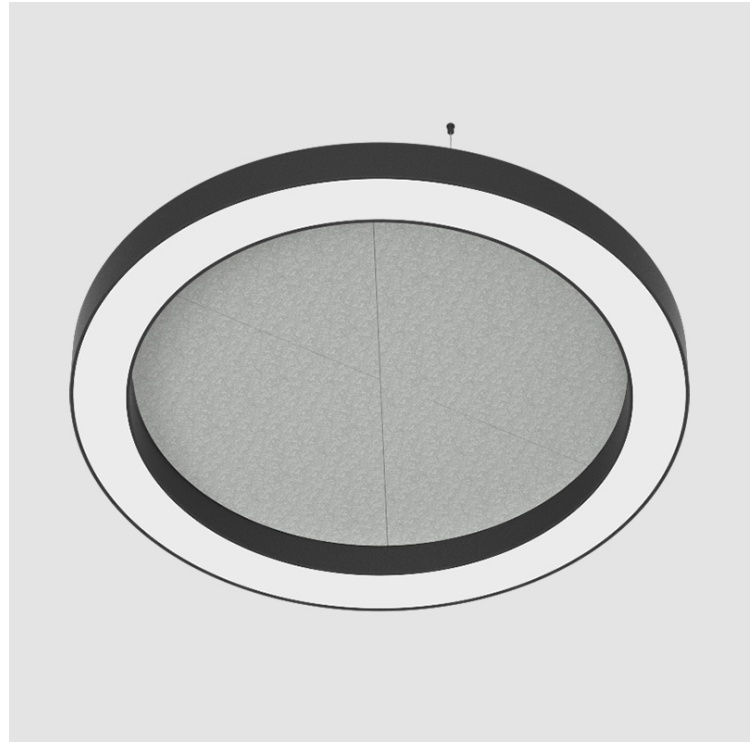

GENERAL

Series: Glorious Acoustic
Brand: Prolicht
Division: Architectural
Mounting Type: Suspension
Mounting Location: Ceiling
Subcategory: Acoustic

PHYSICAL

Shape: Round
Diameter (mm): 1550
Diameter (in): 61
Width (mm): 120
Width (in): 4 3/4
Light Distribution: Direct
Diffuser: PMMA - Opal / Micro-Prism
Fixture Finish: SSR / BKV / CWI / CRY / HAB / UFT / ITA / RUA / FTG / MYG / LOD / PUS / FRO / FUP / KIA / POP / BLS / SPG / MEY / GOH / GUM / CHC / COM / ABZ / JAG / OBR / MOS / ROR
Accent Finish: ANC / ASH / BNA / BTC / BZE / CEL / EGG / EVG / FOG / FOS / FST / FUA / IRI / IRO / KHA / LIC / LIM / MER / MSN / MUS / ONX / PEA / PLU / POL / PPY / RAY / ROY / RST / STE / SWD / TAN / TAU
Fixture Material: Aluminum
Cable Details: 2 000mm / 78 3/4" or 6 000mm / 236 1/4" Transparent Cable

ELECTRICAL

Lamp Type: LED (Zhaga Standard)
Input Wattage (W): 110
Total Output Wattage (W): 100
Dimming: Non-Dimmable
Driver Included: Yes
Driver Location: Integrated
Driver Type: Constant Current - Universal
Driver Class: Class 2
Input Voltage (V): 120 - 277

LED

Color Temperature (°K): 2700 / 3000 / 3500 / 4000
Max. Delivered Lumen (lm): Max 12515
Nominal Lumen (lm): Max 16105
CRI: >90 CRI
Lamp Life (hrs): 50000

RATINGS AND CERTIFICATIONS

Certified By: CSA Certified to UL and CSA Standards
IP rating: IP20