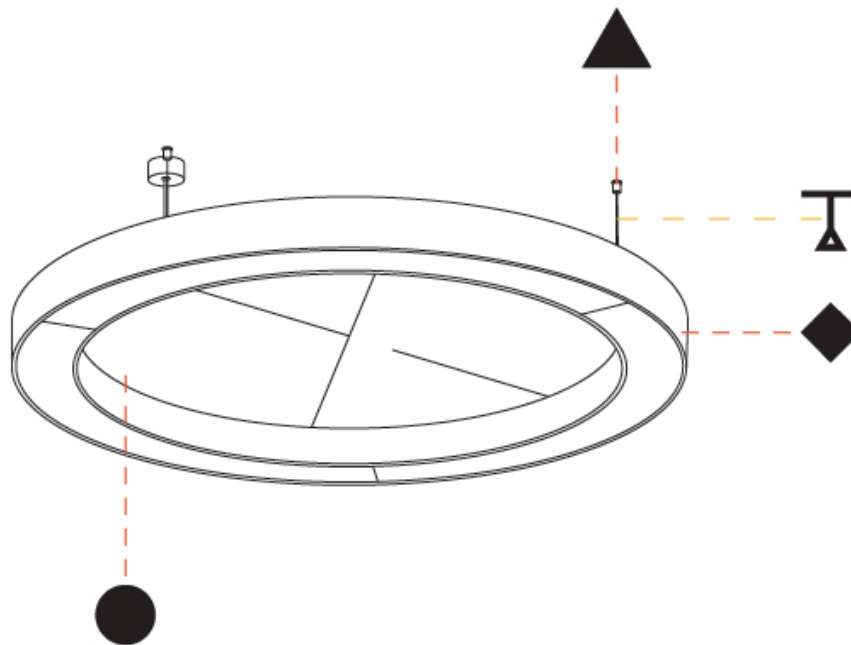

GLORIOUS ACOUSTIC SUSPENSION

A300726-

PROJECT	_____
TYPE	_____
SPECIFIER	_____
QUANTITY	_____
DATE	_____

A