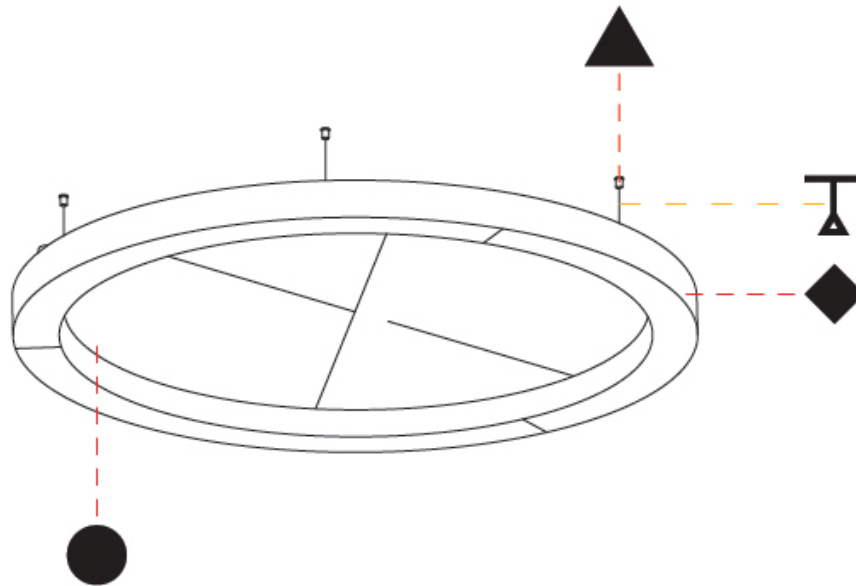

GLORIOUS ACOUSTIC SUSPENSION

A300727-

PROJECT	_____
TYPE	_____
SPECIFIER	_____
QUANTITY	_____
DATE	_____

A