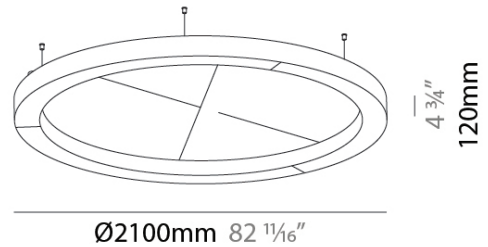

GENERAL

Series: Glorious Acoustic
Brand: Prolicht
Division: Architectural
Mounting Type: Suspension
Mounting Location: Ceiling
Subcategory: Acoustic

PHYSICAL

Shape: Round
Diameter (mm): 2100
Diameter (in): 82 11/16
Width (mm): 120
Width (in): 4 3/4
Light Distribution: Direct
Diffuser: PMMA - Opal / Micro-Prism
Fixture Finish: SSR / BKV / CWI / CRY / HAB / UFT / ITA / RUA / FTG / MYG / LOD / PUS / FRO / FUP / KIA / POP / BLS / SPG / MEY / GOH / GUM / CHC / COM / ABZ / JAG / OBR / MOS / ROR
Accent Finish: ANC / ASH / BNA / BTC / BZE / CEL / EGG / EVG / FOG / FOS / FST / FUA / IRI / IRO / KHA / LIC / LIM / MER / MSN / MUS / ONX / PEA / PLU / POL / PPY / RAY / ROY / RST / STE / SWD / TAN / TAU
Fixture Material: Aluminum
Cable Details: 2 000mm / 78 3/4" or 6 000mm / 236 1/4" Transparent Cable

ELECTRICAL

Lamp Type: LED (Zhaga Standard)
Input Wattage (W): 162
Total Output Wattage (W): 147.3
Dimming: Non-Dimmable
Driver Included: Yes
Driver Location: Integrated
Driver Type: Constant Current - Universal
Driver Class: Class 2
Input Voltage (V): 120 - 277

LED

Color Temperature (°K): 2700 / 3000 / 3500 / 4000
Max. Delivered Lumen (lm): Max 18647
Nominal Lumen (lm): Max 23951
CRI: >90 CRI
Lamp Life (hrs): 50000

RATINGS AND CERTIFICATIONS

Certified By: CSA Certified to UL and CSA Standards
IP rating: IP20