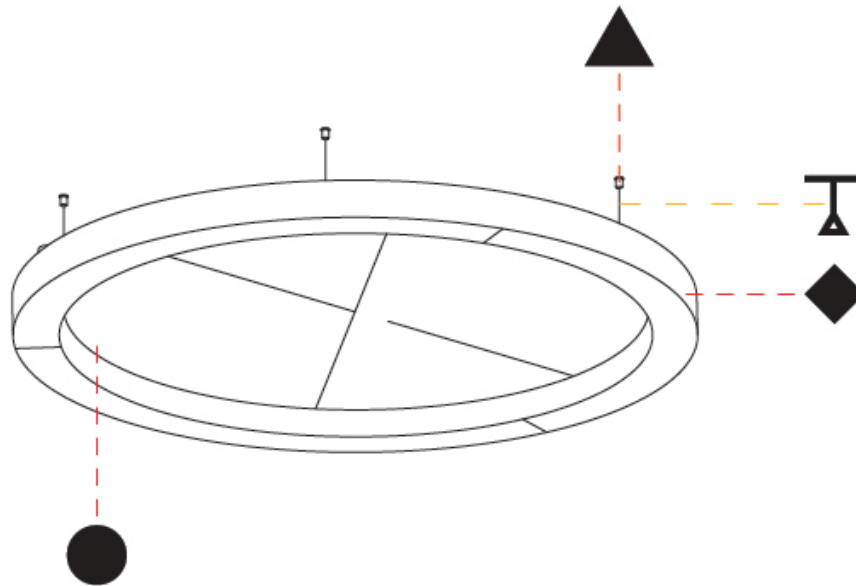

GLORIOUS ACOUSTIC SUSPENSION

A300727-

PROJECT

TYPE

SPECIFIER

QUANTITY

DATE

A