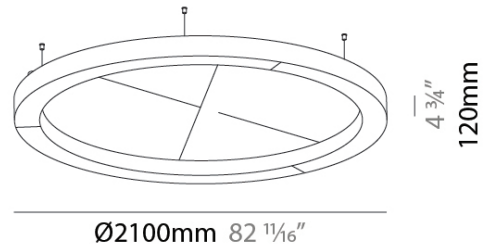

GENERAL

Series: Glorious Acoustic
Partner: Prolicht
Division: Architectural
Installation: Suspension
Product Type: Acoustic
Mounting Location: Ceiling
Light Distribution: Direct / Indirect

PHYSICAL

Shape: Round
Diameter (mm): 2100
Diameter (in): 82 1/16
Width (mm): 120
Width (in): 4 3/4
Diffuser: PMMA - Opal / Micro-Prism
Fixture Finish: SSR / BKV / CWI / CRY / HAB / UFT / ITA / RUA / FTG / MYG / LOD / PUS / FRO / FUP / KIA / POP / BLS / SPG / MEY / GOH / CHC / COM / ABZ / JAG / OBR / MOS / ROR
Acoustic Finish: SFW / CYW / SEE / SYN / MTS / PMB / TTN / CYB / STO / DPE / BES / SHB / ARE / ANE / VRD / CRF
Fixture Material: Aluminum
Primary Material: Acoustic
Cable Details: 2000mm / 78 3/4" or 6000mm / 236 1/4" Transparent Cable

ELECTRICAL

Lamp Type: LED (Zhaga Standard)
Input Wattage (W): 162
Total Output Wattage (W): 147.3
Dimming: Non-Dimmable
Driver Included: Yes
Driver Location: Integrated
Driver Type: Constant Current - Universal
Driver Class: Class 2
Input Voltage (V): 120 - 277

LED

Color Temperature (°K): 2700 / 3000 / 3500 / 4000
Max. Delivered Lumen (lm): Max 18647
Nominal Lumen (lm): Max 23951
CRI: >90 CRI
Lamp Life (hrs): 50000

RATINGS AND CERTIFICATIONS

Certified By: CSA Certified to UL and CSA Standards
IP rating: IP20