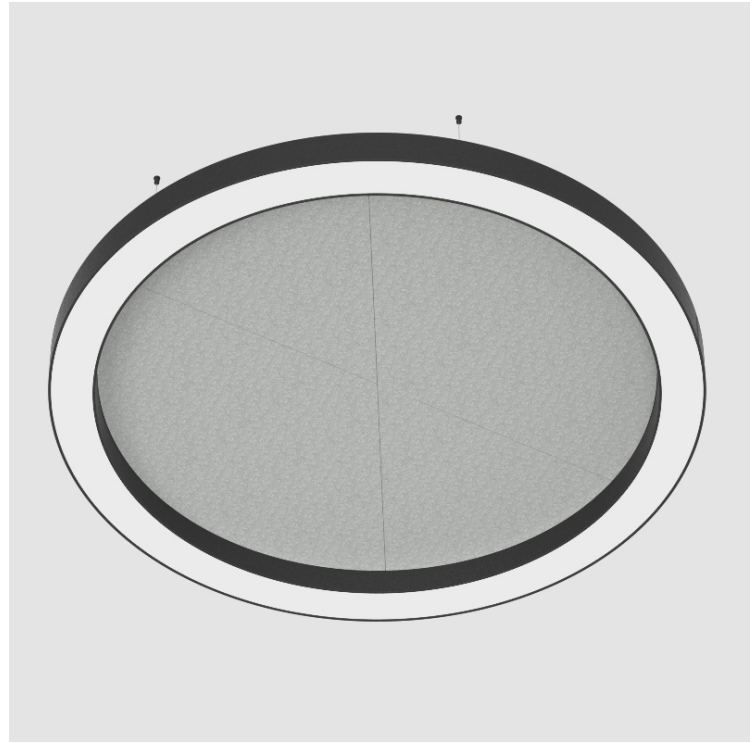

GENERAL

Series: Glorious Acoustic
Partner: Prolicht
Division: Architectural
Installation: Suspension
Product Type: Acoustic
Mounting Location: Ceiling
Light Distribution: Direct / Indirect

PHYSICAL

Shape: Round
Diameter (mm): 2100
Diameter (in): 82 1/16
Width (mm): 120
Width (in): 4 3/4
Diffuser: PMMA - Opal / Micro-Prism
Fixture Finish: SSR / BKV / CWI / CRY / HAB / UFT / ITA / RUA / FTG / MYG / LOD / PUS / FRO / FUP / KIA / POP / BLS / SPG / MEY / GOH / CHC / COM / ABZ / JAG / OBR / MOS / ROR
Acoustic Finish: SFW / CYW / SEE / SYN / MTS / PMB / TTN / CYB / STO / DPE / BES / SHB / ARE / ANE / VRD / CRF
Fixture Material: Aluminum
Primary Material: Acoustic
Cable Details: 2000mm / 78 3/4" or 6000mm / 236 1/4" Transparent Cable

ELECTRICAL

Lamp Type: LED (Zhaga Standard)
Input Wattage (W): 162
Total Output Wattage (W): 147.3
Dimming: Non-Dimmable
Driver Included: Yes
Driver Location: Integrated
Driver Type: Constant Current - Universal
Driver Class: Class 2
Input Voltage (V): 120 - 277

LED

Color Temperature (°K): 2700 / 3000 / 3500 / 4000
Max. Delivered Lumen (lm): Max 18647
Nominal Lumen (lm): Max 23951
CRI: >90 CRI
Lamp Life (hrs): 50000

RATINGS AND CERTIFICATIONS

Certified By: CSA Certified to UL and CSA Standards
IP rating: IP20