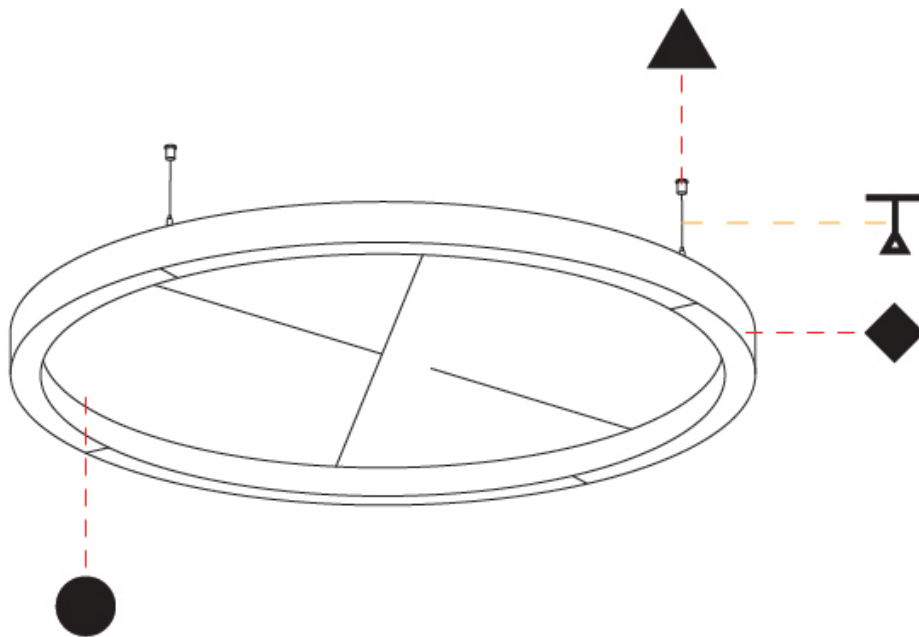

GLORIOUS SLIM ACOUSTIC SUSPENSION

A300729-

PROJECT _____

TYPE _____

SPECIFIER _____

QUANTITY _____

DATE _____

A