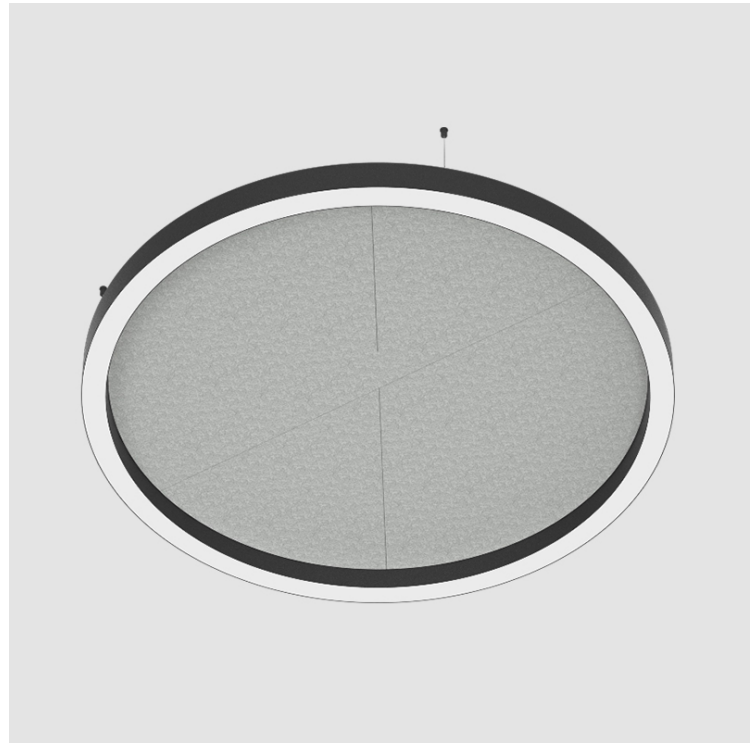

GENERAL

Series: Glorious Slim Acoustic
Brand: Prolicht
Division: Architectural
Mounting Type: Suspension
Mounting Location: Ceiling
Subcategory: Acoustic

PHYSICAL

Shape: Round
Length (mm): 1550
Length (in): 61
Width (mm): 90
Width (in): 3 ⁹/₁₆
Light Distribution: Direct
Diffuser: PMMA - Opal / Micro-Prism
Fixture Finish: SSR / BKV / CWI / CRY / HAB / UFT / ITA / RUA / FTG / MYG / LOD / PUS / FRO / FUP / KIA / POP / BLS / SPG / MEY / GOH / GUM / CHC / COM / ABZ / JAG / OBR / MOS / ROR
Accent Finish: ANC / ASH / BNA / BTC / BZE / CEL / EGG / EVG / FOG / FOS / FST / FUA / IRI / IRO / KHA / LIC / LIM / MER / MSN / MUS / ONX / PEA / PLU / POL / PPY / RAY / ROY / RST / STE / SWD / TAN / TAU
Fixture Material: Aluminum
Cable Details: 2 000mm / 78 3/4" or 6 000mm / 236 1/4" Transparent Cable

ELECTRICAL

Lamp Type: LED (Zhaga Standard)
Input Wattage (W): 104.2
Total Output Wattage (W): 94.5
Dimming: Non-Dimmable
Driver Included: Yes
Driver Location: Integrated
Driver Type: Constant Current - Universal
Driver Class: Class 2
Input Voltage (V): 120 - 277

LED

Color Temperature (°K): 2700 / 3000 / 3500 / 4000
Max. Delivered Lumen (lm): 12474 / 12777 / 9959 / 13535
Nominal Lumen (lm): 15910 / 16927 / 12702 / 17624
CRI: >90 CRI
Lamp Life (hrs): 50000

RATINGS AND CERTIFICATIONS

Certified By: CSA Certified to UL and CSA Standards
IP rating: IP20