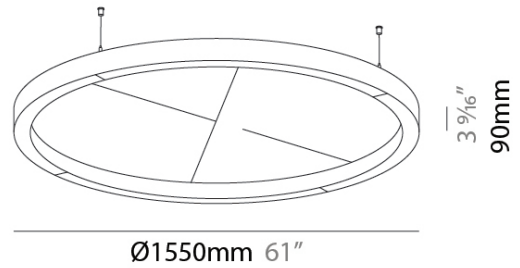

GENERAL

Series: Glorious Slim Acoustic
Brand: Prolicht
Division: Architectural
Mounting Type: Suspension
Mounting Location: Ceiling
Subcategory: Acoustic

PHYSICAL

Shape: Round
Length (mm): 1550
Length (in): 61
Width (mm): 90
Width (in): 3 ⁹/₁₆
Light Distribution: Direct
Diffuser: PMMA - Opal / Micro-Prism
Fixture Finish: SSR / BKV / CWI / CRY / HAB / UFT / ITA / RUA / FTG / MYG / LOD / PUS / FRO / FUP / KIA / POP / BLS / SPG / MEY / GOH / GUM / CHC / COM / ABZ / JAG / OBR / MOS / ROR
Accent Finish: ANC / ASH / BNA / BTC / BZE / CEL / EGG / EVG / FOG / FOS / FST / FUA / IRI / IRO / KHA / LIC / LIM / MER / MSN / MUS / ONX / PEA / PLU / POL / PPY / RAY / ROY / RST / STE / SWD / TAN / TAU
Fixture Material: Aluminum
Cable Details: 2 000mm / 78 3/4" or 6 000mm / 236 1/4" Transparent Cable

ELECTRICAL

Lamp Type: LED (Zhaga Standard)
Input Wattage (W): 104.2
Total Output Wattage (W): 94.5
Dimming: Non-Dimmable
Driver Included: Yes
Driver Location: Integrated
Driver Type: Constant Current - Universal
Driver Class: Class 2
Input Voltage (V): 120 - 277

LED

Color Temperature (°K): 2700 / 3000 / 3500 / 4000
Max. Delivered Lumen (lm): 12474 / 12777 / 9959 / 13535
Nominal Lumen (lm): 15910 / 16927 / 12702 / 17624
CRI: >90 CRI
Lamp Life (hrs): 50000

RATINGS AND CERTIFICATIONS

Certified By: CSA Certified to UL and CSA Standards
IP rating: IP20