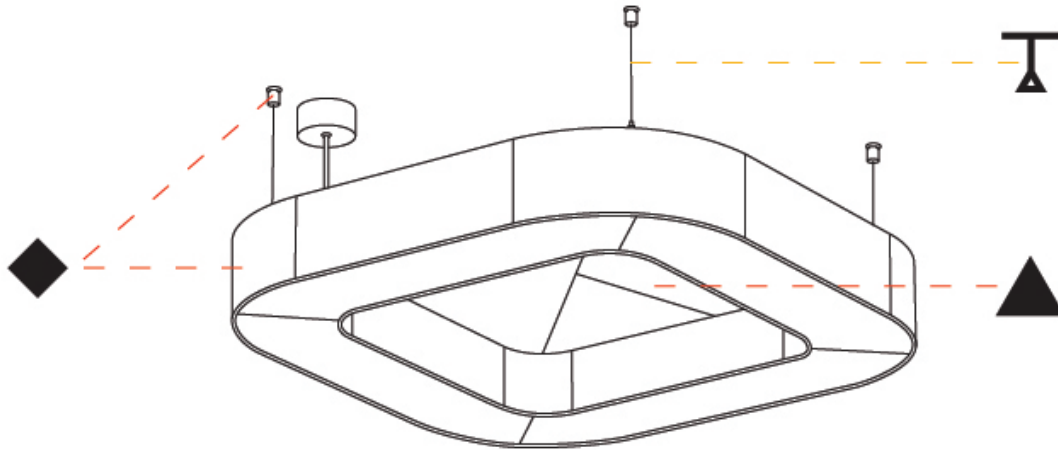

QUANTUM ACOUSTIC SUSPENSION

A300732-

PROJECT	_____
TYPE	_____
SPECIFIER	_____
QUANTITY	_____
DATE	_____

A