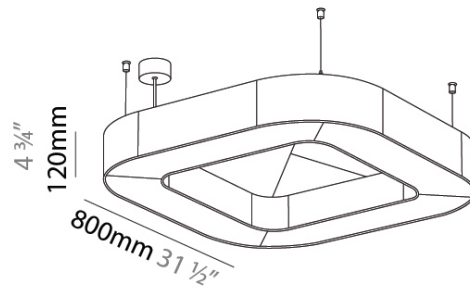

GENERAL

Series: Quantum Acoustic
Brand: Prolight
Division: Architectural
Mounting Type: Suspension
Mounting Location: Ceiling
Subcategory: Acoustic

PHYSICAL

Shape: Round
Length (mm): 800
Length (in): 31 1/2
Width (mm): 800
Width (in): 31 1/2
Height (mm): 120
Height (in): 4 3/4
Light Distribution: Direct
Diffuser: PMMA - Opal / Micro-Prism
Fixture Finish: SSR / BKV / CWI / CRY / HAB / UFT / ITA / RUA / FTG / MYG / LOD / PUS / FRO / FUP / KIA / POP / BLS / SPG / MEY / GOH / GUM / CHC / COM / ABZ / JAG / OBR / MOS / ROR
Accent Finish: ANC / ASH / BNA / BTC / BZE / CEL / EGG / EVG / FOG / FOS / FST / FUA / IRI / IRO / KHA / LIC / LIM / MER / MSN / MUS / ONX / PEA / PLU / POL / PPY / RAY / ROY / RST / STE / SWD / TAN / TAU
Fixture Material: Aluminum
Cable Details: 2 000mm / 78 3/4" or 6 000mm / 236 1/4" Transparent Cable

ELECTRICAL

Lamp Type: LED (Zhaga Standard)
Input Wattage (W): 118
Total Output Wattage (W): 107.3
Dimming: Non-Dimmable
Driver Included: Yes
Driver Location: Integrated
Driver Type: Constant Current - Universal
Driver Class: Class 2
Input Voltage (V): 120 - 277

LED

Color Temperature (°K): 2700 / 3000 / 3500 / 4000
Max. Delivered Lumen (lm): 3319 / 3435 / 4034 / 3493
Nominal Lumen (lm): 5107 / 5285 / 6206 / 5373
CRI: >90 CRI
Lamp Life (hrs): 50000

RATINGS AND CERTIFICATIONS

Certified By: CSA Certified to UL and CSA Standards
IP rating: IP20