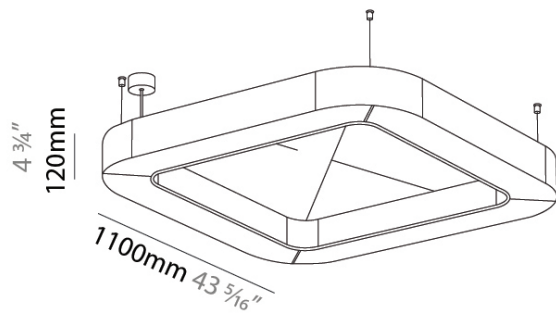

1. To build a product code in our configurator select the specify button on the base model # product page
2. To build a manual product code on this datasheet choose from the options listed below in blue font and add the suffix to the base model #

GENERAL

Series: Quantum Acoustic
Brand: Prolicht
Division: Architectural
Mounting Type: Suspension
Mounting Location: Ceiling
Subcategory: Acoustic

PHYSICAL

Shape: Round
Length (mm): 1100
Length (in): 43 ⁵/₁₆
Width (mm): 1100
Width (in): 43 ⁵/₁₆
Height (mm): 120
Height (in): 4 ³/₄
Light Distribution: Direct
Diffuser: PMMA - Opal / Micro-Prism
Fixture Finish: SSR / BKV / CWI / CRY / HAB / UFT / ITA / RUA / FTG / MYG / LOD / PUS / FRO / FUP / KIA / POP / BLS / SPG / MEY / GOH / GUM / CHC / COM / ABZ / JAG / OBR / MOS / ROR
Accent Finish: ANC / ASH / BNA / BTC / BZE / CEL / EGG / EVG / FOG / FOS / FST / FUA / IRI / IRO / KHA / LIC / LIM / MER / MSN / MUS / ONX / PEA / PLU / POL / PPY / RAY / ROY / RST / STE / SWD / TAN / TAU
Fixture Material: Aluminum
Cable Details: 2 000mm / 78 3/4" or 6 000mm / 236 1/4" Transparent Cable

ELECTRICAL

Lamp Type: LED (Zhaga Standard)
Input Wattage (W): 58.7

LED

Color Temperature (°K): 2700 / 3000 / 3500 / 4000
Max. Delivered Lumen (lm): 4979 / 5153 / 6051 / 5239
Nominal Lumen (lm): 7660 / 7928 / 9309 / 8060
CRI: >90 CRI
Lamp Life (hrs): 50000

RATINGS AND CERTIFICATIONS

Certified By: CSA Certified to UL and CSA Standards
IP rating: IP20