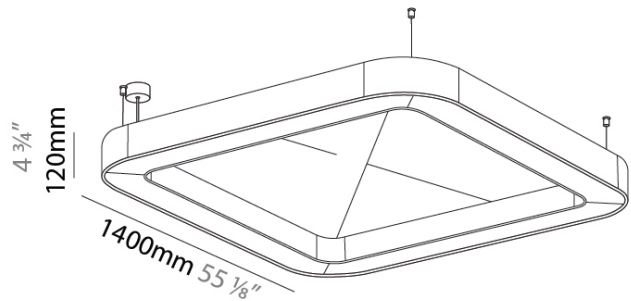

GENERAL

Series: Quantum Acoustic
Partner: Prolicht
Division: Architectural
Installation: Suspension
Product Type: Acoustic
Mounting Location: Ceiling
Light Distribution: Direct

PHYSICAL

Shape: Round
Length (mm): 1400
Length (in): 55 1/8
Width (mm): 1400
Width (in): 55 1/8
Height (mm): 120
Height (in): 4 3/4
Diffuser: PMMA - Opal / Micro-Prism
Fixture Finish: SSR / BKV / CWI / CRY / HAB / UFT / ITA / RUA / FTG / MYG / LOD / PUS / FRO / FUP / KIA / POP / BLS / SPG / MEY / GOH / CHC / COM / ABZ / JAG / OBR / MOS / ROR
Acoustic Finish: SFW / CYW / SEE / SYN / MTS / PMB / TTN / CYB / STO / DPE / BES / SHB / ARE / ANE / VRD / CRF
Fixture Material: Aluminum
Primary Material: Acoustic
Cable Details: 2000mm / 78 3/4" or 6000mm / 236 1/4" Transparent Cable

ELECTRICAL

Lamp Type: LED (Zhaga Standard)
Input Wattage (W): 78.3
Total Output Wattage (W): 71.2
Dimming: Tri-Mode (Non-Dimming and Phase Dimming (120Vac only) and 0-10V Dimming)
Driver Included: Yes
Driver Location: Integrated
Driver Class: Class 2
Input Voltage (V): 120

LED

Color Temperature (°K): 2700 / 3000 / 3500 / 4000
Max. Delivered Lumen (lm): 6639 / 6871 / 8068 / 6985
Nominal Lumen (lm): 10213 / 6871 / 12412 / 10747
CRI: >90 CRI
Lamp Life (hrs): 50000

RATINGS AND CERTIFICATIONS

Certified By: CSA Certified to UL and CSA Standards
IP rating: IP20