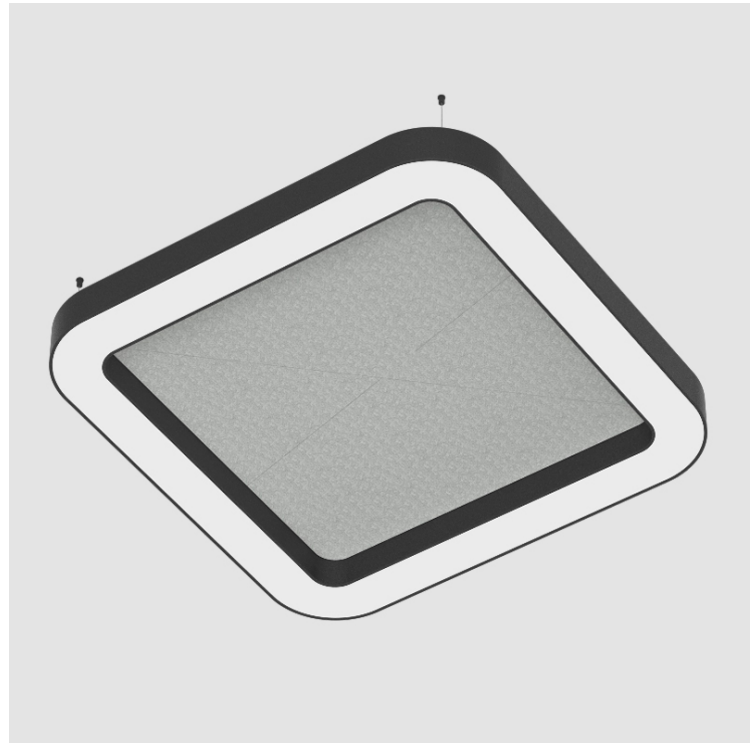

GENERAL

Series: Quantum Acoustic
Partner: Prolicht
Division: Architectural
Installation: Suspension
Product Type: Acoustic
Mounting Location: Ceiling
Light Distribution: Direct

PHYSICAL

Shape: Round
Length (mm): 1400
Length (in): 55 1/8
Width (mm): 1400
Width (in): 55 1/8
Height (mm): 120
Height (in): 4 3/4
Diffuser: PMMA - Opal / Micro-Prism
Fixture Finish: SSR / BKV / CWI / CRY / HAB / UFT / ITA / RUA / FTG / MYG / LOD / PUS / FRO / FUP / KIA / POP / BLS / SPG / MEY / GOH / CHC / COM / ABZ / JAG / OBR / MOS / ROR
Acoustic Finish: SFW / CYW / SEE / SYN / MTS / PMB / TTN / CYB / STO / DPE / BES / SHB / ARE / ANE / VRD / CRF
Fixture Material: Aluminum
Primary Material: Acoustic
Cable Details: 2000mm / 78 3/4" or 6000mm / 236 1/4" Transparent Cable

ELECTRICAL

Lamp Type: LED (Zhaga Standard)
Input Wattage (W): 78.3
Total Output Wattage (W): 71.2
Dimming: Tri-Mode (Non-Dimming and Phase Dimming (120Vac only) and 0-10V Dimming)
Driver Included: Yes
Driver Location: Integrated
Driver Class: Class 2
Input Voltage (V): 120

LED

Color Temperature (°K): 2700 / 3000 / 3500 / 4000
Max. Delivered Lumen (lm): 6639 / 6871 / 8068 / 6985
Nominal Lumen (lm): 10213 / 6871 / 12412 / 10747
CRI: >90 CRI
Lamp Life (hrs): 50000

RATINGS AND CERTIFICATIONS

Certified By: CSA Certified to UL and CSA Standards
IP rating: IP20