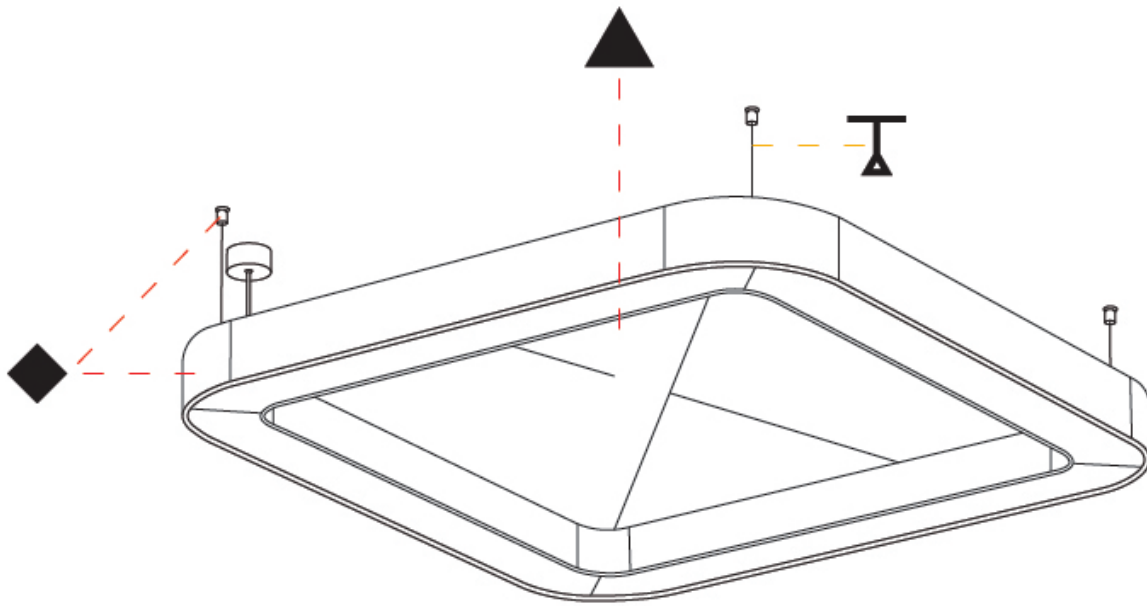

A300734-

PROJECT _____

TYPE _____

SPECIFIER _____

QUANTITY _____

DATE _____

A