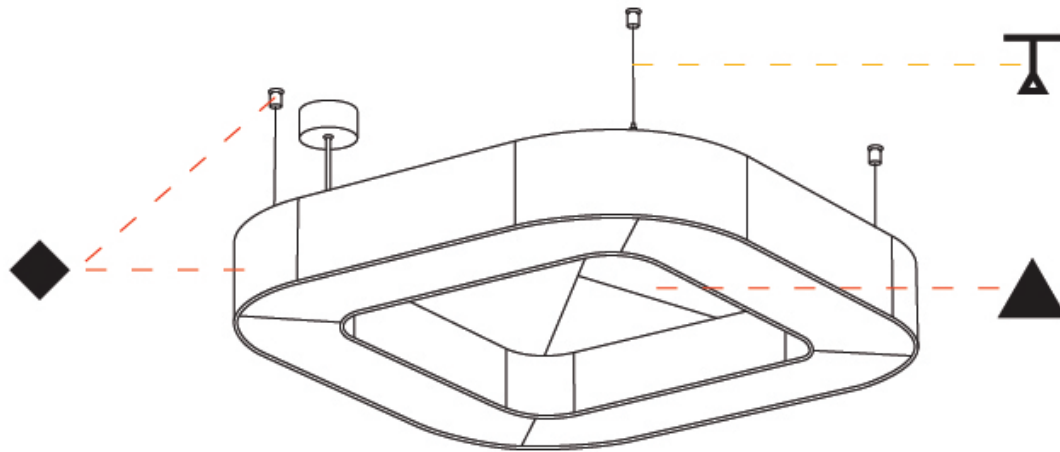

A300735-

PROJECT _____

TYPE _____

SPECIFIER _____

QUANTITY _____

DATE _____

A