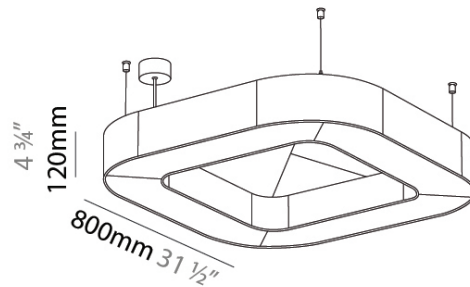

GENERAL

Series: Quantum Acoustic
Partner: Prolicht
Division: Architectural
Installation: Suspension
Product Type: Acoustic
Mounting Location: Ceiling
Light Distribution: Direct

PHYSICAL

Shape: Round
Length (mm): 800
Length (in): 31 1/2
Width (mm): 800
Width (in): 31 1/2
Height (mm): 120
Height (in): 4 3/4

Diffuser: PMMA - Opal / Micro-Prism
Fixture Finish: SSR / BKV / CWI / CRY / HAB / UFT / ITA / RUA / FTG / MYG / LOD / PUS / FRO / FUP / KIA / POP / BLS / SPG / MEY / GOH / CHC / COM / ABZ / JAG / OBR / MOS / ROR
Acoustic Finish: SFW / CYW / SEE / SYN / MTS / PMB / TTN / CYB / STO / DPE / BES / SHB / ARE / ANE / VRD / CRF
Fixture Material: Aluminum
Primary Material: Acoustic
Cable Details: 2000mm / 78 3/4" or 6000mm / 236 1/4" Transparent Cable

ELECTRICAL

Lamp Type: LED (Zhaga Standard)
Input Wattage (W): 58.7
Total Output Wattage (W): 53.7
Dimming: Tri-Mode (Non-Dimming and Phase Dimming (120Vac only) and 0-10V Dimming)
Driver Included: Yes
Driver Location: Integrated
Driver Class: Class 2
Input Voltage (V): 120

LED

Color Temperature (°K): 2700 / 3000 / 3500 / 4000
Max. Delivered Lumen (lm): Max 6423
Nominal Lumen (lm): Max 8759
CRI: >90 CRI
Lamp Life (hrs): 50000

RATINGS AND CERTIFICATIONS

Certified By: CSA Certified to UL and CSA Standards
IP rating: IP20