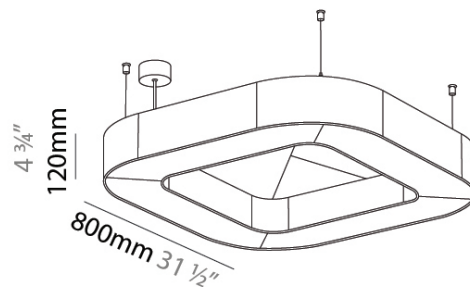

GENERAL

Series: Quantum Acoustic
Partner: Prolicht
Division: Architectural
Installation: Suspension
Product Type: Acoustic
Mounting Location: Ceiling
Light Distribution: Direct

PHYSICAL

Shape: Round
Length (mm): 800
Length (in): 31 1/2
Width (mm): 800
Width (in): 31 1/2
Height (mm): 120
Height (in): 4 3/4
Diffuser: PMMA - Opal / Micro-Prism
Fixture Finish: SSR / BKV / CWI / CRY / HAB / UFT / ITA / RUA / FTG / MYG / LOD / PUS / FRO / FUP / KIA / POP / BLS / SPG / MEY / GOH / CHC / COM / ABZ / JAG / OBR / MOS / ROR
Acoustic Finish: SFW / CYW / SEE / SYN / MTS / PMB / TTN / CYB / STO / DPE / BES / SHB / ARE / ANE / VRD / CRF
Fixture Material: Aluminum
Primary Material: Acoustic
Cable Details: 2000mm / 78 3/4" or 6000mm / 236 1/4" Transparent Cable

ELECTRICAL

Lamp Type: LED (Zhaga Standard)
Input Wattage (W): 58.7
Total Output Wattage (W): 53.7
Dimming: Tri-Mode (Non-Dimming and Phase Dimming (120Vac only) and 0-10V Dimming)
Driver Included: Yes
Driver Location: Integrated
Driver Class: Class 2
Input Voltage (V): 120

LED

Color Temperature (°K): 2700 / 3000 / 3500 / 4000
Max. Delivered Lumen (lm): Max 6423
Nominal Lumen (lm): Max 8759
CRI: >90 CRI
Lamp Life (hrs): 50000

RATINGS AND CERTIFICATIONS

Certified By: CSA Certified to UL and CSA Standards
IP rating: IP20