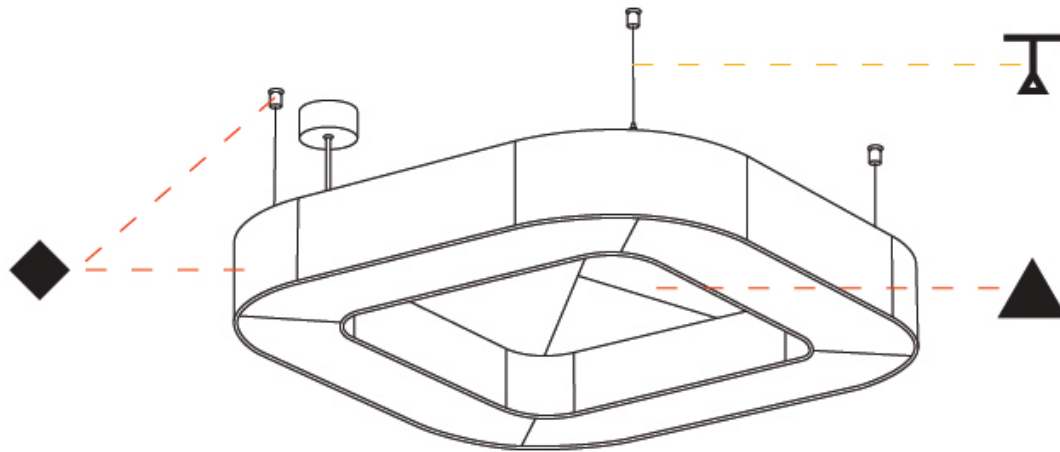

A300735-

PROJECT	_____
TYPE	_____
SPECIFIER	_____
QUANTITY	_____
DATE	_____

A