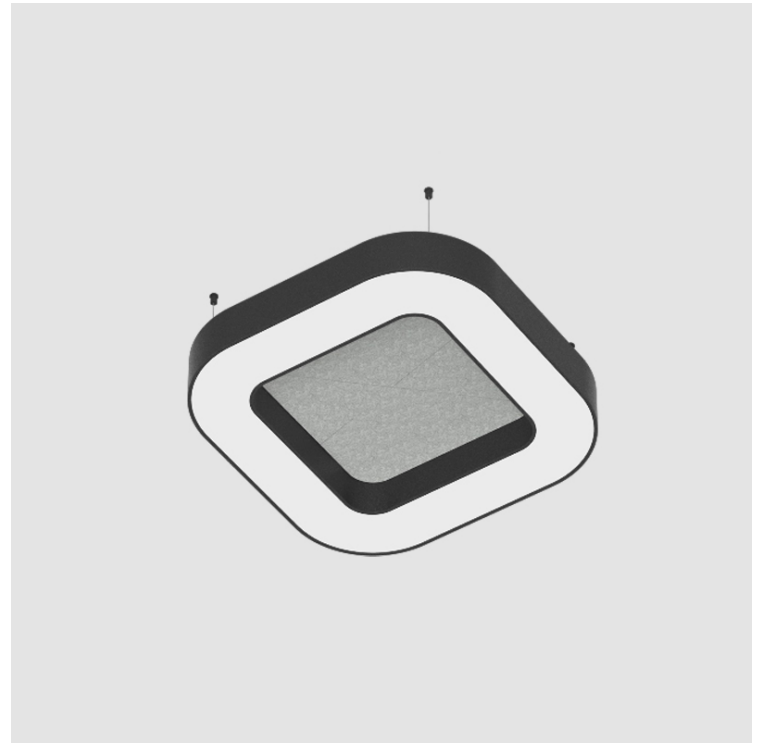

GENERAL

Series: Quantum Acoustic
Partner: Prolicht
Division: Architectural
Installation: Suspension
Product Type: Acoustic
Mounting Location: Ceiling
Light Distribution: Direct

PHYSICAL

Shape: Round
Length (mm): 800
Length (in): 31 1/2
Width (mm): 800
Width (in): 31 1/2
Height (mm): 120
Height (in): 4 3/4
Diffuser: PMMA - Opal / Micro-Prism
Fixture Finish: SSR / BKV / CWI / CRY / HAB / UFT / ITA / RUA / FTG / MYG / LOD / PUS / FRO / FUP / KIA / POP / BLS / SPG / MEY / GOH / CHC / COM / ABZ / JAG / OBR / MOS / ROR
Acoustic Finish: SFW / CYW / SEE / SYN / MTS / PMB / TTN / CYB / STO / DPE / BES / SHB / ARE / ANE / VRD / CRF
Fixture Material: Aluminum
Primary Material: Acoustic
Cable Details: 2000mm / 78 3/4" or 6000mm / 236 1/4" Transparent Cable

ELECTRICAL

Lamp Type: LED (Zhaga Standard)
Input Wattage (W): 58.7
Total Output Wattage (W): 53.7
Dimming: Tri-Mode (Non-Dimming and Phase Dimming (120Vac only) and 0-10V Dimming)
Driver Included: Yes
Driver Location: Integrated
Driver Class: Class 2
Input Voltage (V): 120

LED

Color Temperature (°K): 2700 / 3000 / 3500 / 4000
Max. Delivered Lumen (lm): Max 6423
Nominal Lumen (lm): Max 8759
CRI: >90 CRI
Lamp Life (hrs): 50000

RATINGS AND CERTIFICATIONS

Certified By: CSA Certified to UL and CSA Standards
IP rating: IP20