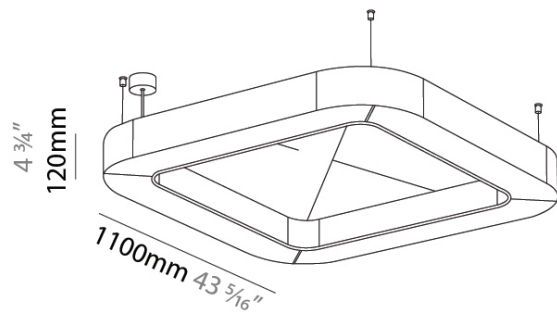

base number   LED Dimming   Color Temperature   Finishes (Diamond)   Finish Options   Diffuser Options   Cable Length

1. To build a product code in our configurator select the specify button on the base model # product page
2. To build a manual product code on this datasheet choose from the options listed below in blue font and add the suffix to the base model #

GENERAL

Series: Quantum Acoustic
Brand: Prolicht
Division: Architectural
Mounting Type: Suspension
Mounting Location: Ceiling
Subcategory: Acoustic

PHYSICAL

Shape: Round
Length (mm): 1100
Length (in): 43 ⁵/₁₆
Width (mm): 1100
Width (in): 43 ⁵/₁₆
Height (mm): 120
Height (in): 4 ³/₄
Light Distribution: Direct
Diffuser: PMMA - Opal / Micro-Prism
Fixture Finish: SSR / BKV / CWI / CRY / HAB / UFT / ITA / RUA / FTG / MYG / LOD / PUS / FRO / FUP / KIA / POP / BLS / SPG / MEY / GOH / GUM / CHC / COM / ABZ / JAG / OBR / MOS / ROR
Accent Finish: ANC / ASH / BNA / BTC / BZE / CEL / EGG / EVG / FOG / FOS / FST / FUA / IRI / IRO / KHA / LIC / LIM / MER / MSN / MUS / ONX / PEA / PLU / POL / PPY / RAY / ROY / RST / STE / SWD / TAN / TAU
Fixture Material: Aluminum
Cable Details: 2 000mm / 78 3/4" or 6 000mm / 236 1/4" Transparent Cable

ELECTRICAL

Lamp Type: LED (Zhaga Standard)
Input Wattage (W): 58.7

LED

Color Temperature (°K): 2700 / 3000 / 3500 / 4000
Max. Delivered Lumen (lm): Max 10571
Nominal Lumen (lm): Max 14416
CRI: >90 CRI
Lamp Life (hrs): 50000

RATINGS AND CERTIFICATIONS

Certified By: CSA Certified to UL and CSA Standards
IP rating: IP20