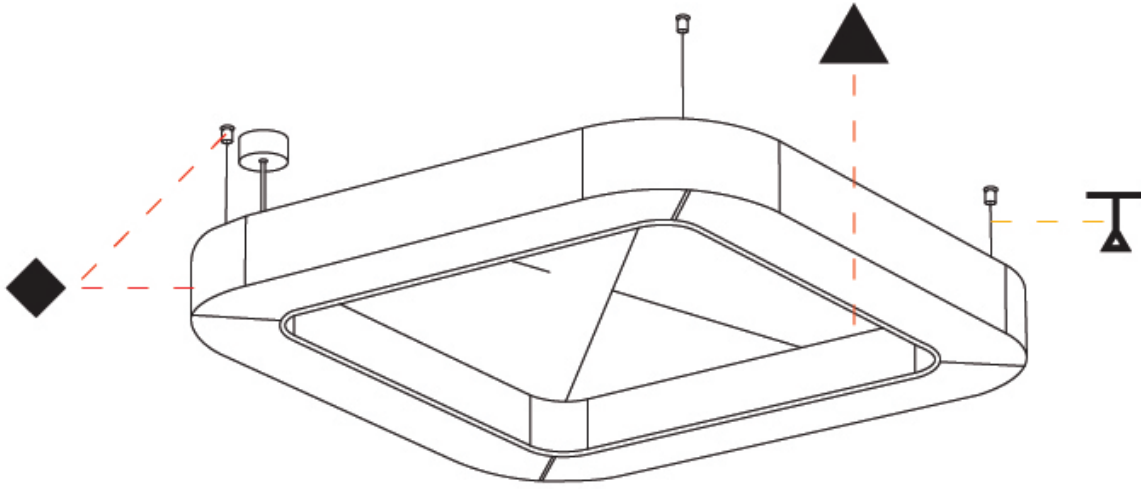

QUANTUM ACOUSTIC SUSPENSION

A300736-

PROJECT	_____
TYPE	_____
SPECIFIER	_____
QUANTITY	_____
DATE	_____

A