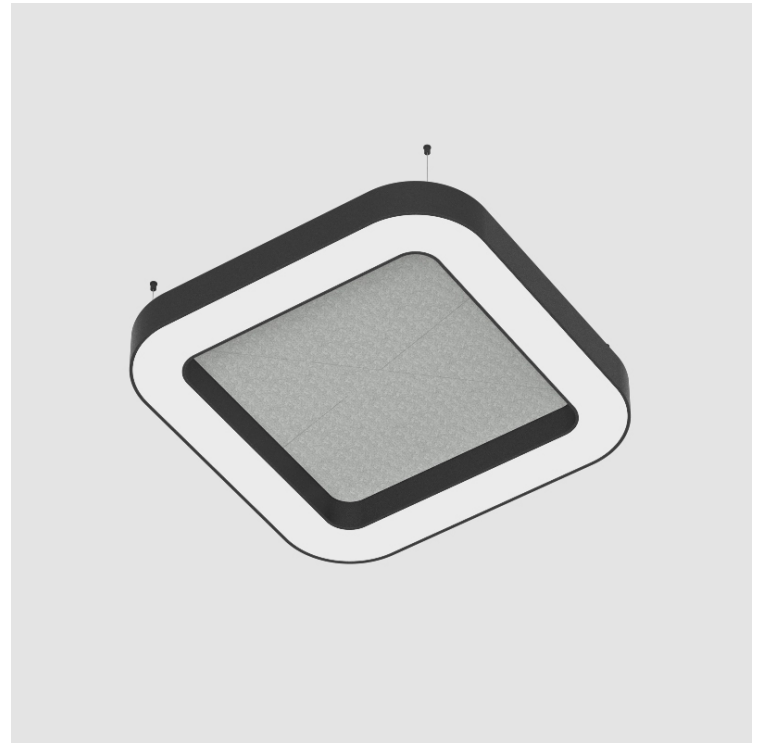

GENERAL

Series: Quantum Acoustic
Partner: Prolicht
Division: Architectural
Installation: Suspension
Product Type: Acoustic
Mounting Location: Ceiling
Light Distribution: Direct / Indirect

PHYSICAL

Shape: Round
Length (mm): 1100
Length (in): 43 5/16
Width (mm): 1100
Width (in): 43 5/16
Height (mm): 120
Height (in): 4 3/4
Diffuser: PMMA - Opal / Micro-Prism
Fixture Finish: SSR / BKV / CWI / CRY / HAB / UFT / ITA / RUA / FTG / MYG / LOD / PUS / FRO / FUP / KIA / POP / BLS / SPG / MEY / GOH / CHC / COM / ABZ / JAG / OBR / MOS / ROR
Acoustic Finish: SFW / CYW / SEE / SYN / MTS / PMB / TTN / CYB / STO / DPE / BES / SHB / ARE / ANE / VRD / CRF
Fixture Material: Aluminum
Primary Material: Acoustic
Cable Details: 2000mm / 78 3/4" or 6000mm / 236 1/4" Transparent Cable

ELECTRICAL

Lamp Type: LED (Zhaga Standard)
Input Wattage (W): 97.9
Total Output Wattage (W): 89.1
Dimming: Tri-Mode (Non-Dimming and Phase Dimming (120Vac only) and 0-10V Dimming)
Driver Included: Yes
Driver Location: Integrated
Driver Class: Class 2
Input Voltage (V): 120

LED

Color Temperature (°K): 2700 / 3000 / 3500 / 4000
Max. Delivered Lumen (lm): Max 9591
Nominal Lumen (lm): Max 13433
CRI: >90 CRI
Lamp Life (hrs): 50000

RATINGS AND CERTIFICATIONS

Certified By: CSA Certified to UL and CSA Standards
IP rating: IP20