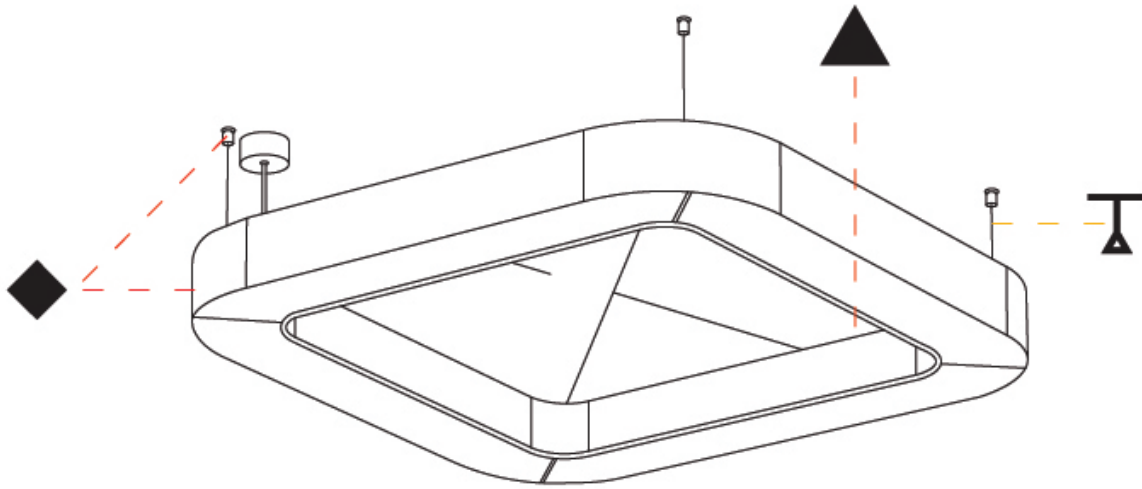

A300736-

PROJECT _____

TYPE _____

SPECIFIER _____

QUANTITY _____

DATE _____

A