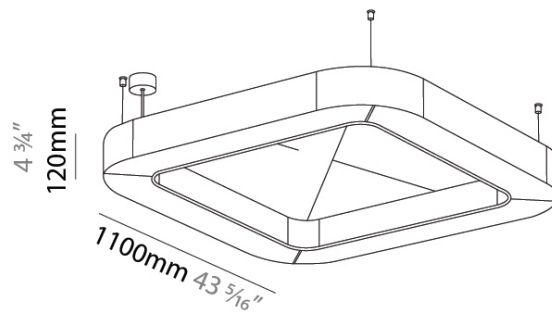

GENERAL

Series: Quantum Acoustic
Partner: Prolicht
Division: Architectural
Installation: Suspension
Product Type: Acoustic
Mounting Location: Ceiling
Light Distribution: Direct / Indirect

PHYSICAL

Shape: Round
Length (mm): 1100
Length (in): 43 5/16
Width (mm): 1100
Width (in): 43 5/16
Height (mm): 120
Height (in): 4 3/4
Diffuser: PMMA - Opal / Micro-Prism
Fixture Finish: SSR / BKV / CWI / CRY / HAB / UFT / ITA / RUA / FTG / MYG / LOD / PUS / FRO / FUP / KIA / POP / BLS / SPG / MEY / GOH / CHC / COM / ABZ / JAG / OBR / MOS / ROR
Acoustic Finish: SFW / CYW / SEE / SYN / MTS / PMB / TTN / CYB / STO / DPE / BES / SHB / ARE / ANE / VRD / CRF
Fixture Material: Aluminum
Primary Material: Acoustic
Cable Details: 2000mm / 78 3/4" or 6000mm / 236 1/4" Transparent Cable

ELECTRICAL

Lamp Type: LED (Zhaga Standard)
Input Wattage (W): 97.9
Total Output Wattage (W): 89.1
Dimming: Tri-Mode (Non-Dimming and Phase Dimming (120Vac only) and 0-10V Dimming)
Driver Included: Yes
Driver Location: Integrated
Driver Class: Class 2
Input Voltage (V): 120

LED

Color Temperature (°K): 2700 / 3000 / 3500 / 4000
Max. Delivered Lumen (lm): Max 9591
Nominal Lumen (lm): Max 13433
CRI: >90 CRI
Lamp Life (hrs): 50000

RATINGS AND CERTIFICATIONS

Certified By: CSA Certified to UL and CSA Standards
IP rating: IP20