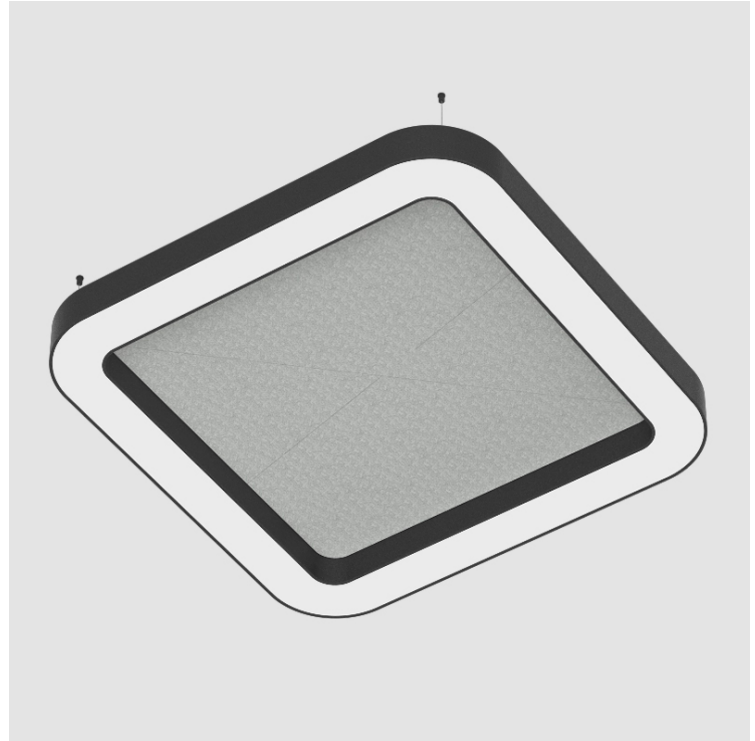

base number   LED Dimming   Color Temperature   Finishes (Diamond)   Finish Options   Diffuser Options   Cable Length

1. To build a product code in our configurator select the specify button on the base model # product page
2. To build a manual product code on this datasheet choose from the options listed below in blue font and add the suffix to the base model #

GENERAL

Series: Quantum Acoustic
Brand: Prolicht
Division: Architectural
Mounting Type: Suspension
Mounting Location: Ceiling
Subcategory: Acoustic

PHYSICAL

Shape: Round
Length (mm): 1400
Length (in): 55 1/8
Width (mm): 1400
Width (in): 55 1/8
Height (mm): 120
Height (in): 4 3/4
Light Distribution: Direct
Diffuser: PMMA - Opal / Micro-Prism
Fixture Finish: SSR / BKV / CWI / CRY / HAB / UFT / ITA / RUA / FTG / MYG / LOD / PUS / FRO / FUP / KIA / POP / BLS / SPG / MEY / GOH / GUM / CHC / COM / ABZ / JAG / OBR / MOS / ROR
Accent Finish: ANC / ASH / BNA / BTC / BZE / CEL / EGG / EVG / FOG / FOS / FST / FUA / IRI / IRO / KHA / LIC / LIM / MER / MSN / MUS / ONX / PEA / PLU / POL / PPY / RAY / ROY / RST / STE / SWD / TAN / TAU
Fixture Material: Aluminum
Cable Details: 2 000mm / 78 3/4" or 6 000mm / 236 1/4" Transparent Cable

ELECTRICAL

Lamp Type: LED (Zhaga Standard)
Input Wattage (W): 78.3

LED

Color Temperature (°K): 2700 / 3000 / 3500 / 4000
Max. Delivered Lumen (lm): Max 12847
Nominal Lumen (lm): Max 17519
CRI: >90 CRI
Lamp Life (hrs): 50000

RATINGS AND CERTIFICATIONS

Certified By: CSA Certified to UL and CSA Standards
IP rating: IP20