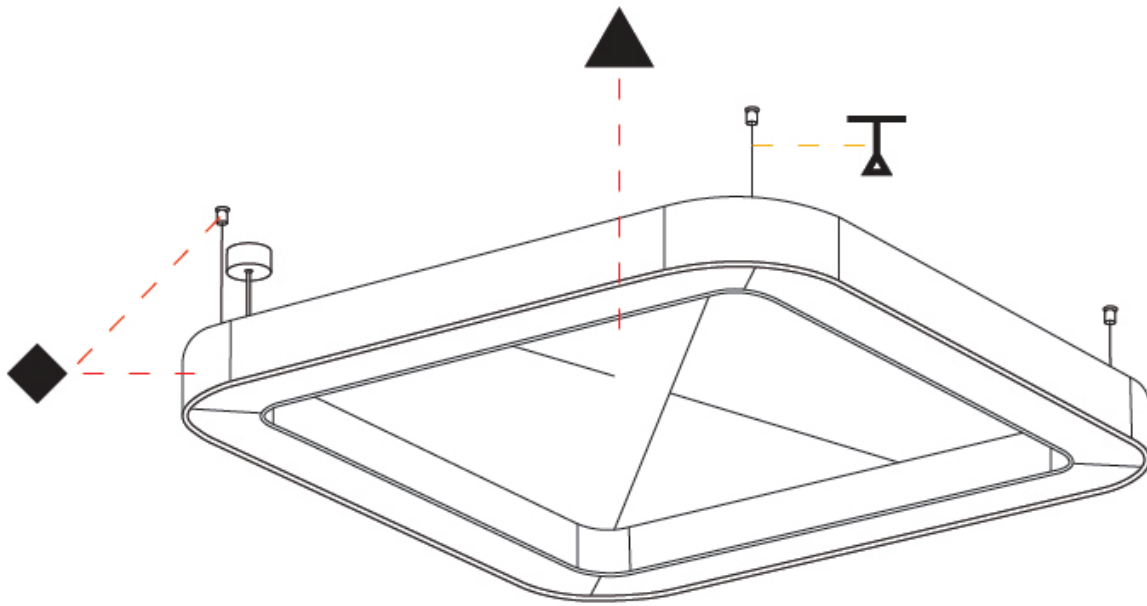

QUANTUM ACOUSTIC SUSPENSION

A300737-

PROJECT	_____
TYPE	_____
SPECIFIER	_____
QUANTITY	_____
DATE	_____