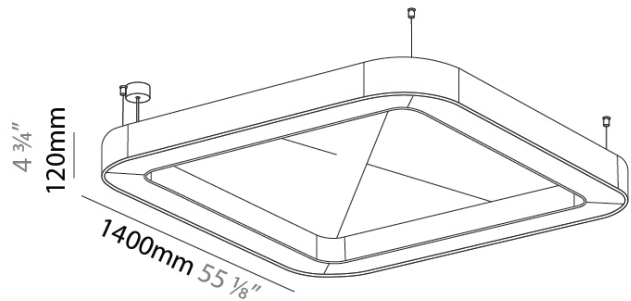

base number   LED Dimming   Color Temperature   Finishes (Diamond)   Finish Options   Diffuser Options   Cable Length

1. To build a product code in our configurator select the specify button on the base model # product page
2. To build a manual product code on this datasheet choose from the options listed below in blue font and add the suffix to the base model #

GENERAL

Series: Quantum Acoustic
Brand: Prolicht
Division: Architectural
Mounting Type: Suspension
Mounting Location: Ceiling
Subcategory: Acoustic

PHYSICAL

Shape: Round
Length (mm): 1400
Length (in): 55 1/8
Width (mm): 1400
Width (in): 55 1/8
Height (mm): 120
Height (in): 4 3/4
Light Distribution: Direct
Diffuser: PMMA - Opal / Micro-Prism
Fixture Finish: SSR / BKV / CWI / CRY / HAB / UFT / ITA / RUA / FTG / MYG / LOD / PUS / FRO / FUP / KIA / POP / BLS / SPG / MEY / GOH / GUM / CHC / COM / ABZ / JAG / OBR / MOS / ROR
Accent Finish: ANC / ASH / BNA / BTC / BZE / CEL / EGG / EVG / FOG / FOS / FST / FUA / IRI / IRO / KHA / LIC / LIM / MER / MSN / MUS / ONX / PEA / PLU / POL / PPY / RAY / ROY / RST / STE / SWD / TAN / TAU
Fixture Material: Aluminum
Cable Details: 2 000mm / 78 3/4" or 6 000mm / 236 1/4" Transparent Cable

ELECTRICAL

Lamp Type: LED (Zhaga Standard)
Input Wattage (W): 78.3

LED

Color Temperature (°K): 2700 / 3000 / 3500 / 4000
Max. Delivered Lumen (lm): Max 12847
Nominal Lumen (lm): Max 17519
CRI: >90 CRI
Lamp Life (hrs): 50000

RATINGS AND CERTIFICATIONS

Certified By: CSA Certified to UL and CSA Standards
IP rating: IP20