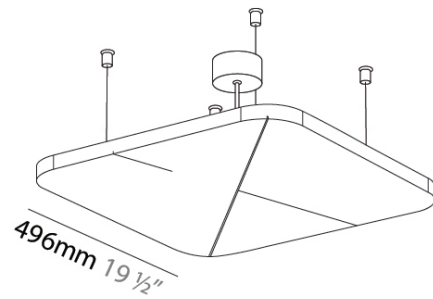

GENERAL

Series: Quantum Acoustic Light Panel
Partner: Prolicht
Division: Architectural
Installation: Suspension
Product Type: Acoustic
Mounting Location: Ceiling
Light Distribution: Indirect

PHYSICAL

Shape: Round
Length (mm): 496
Length (in): 19 1/2
Width (mm): 496
Width (in): 19 1/2
Height (mm): 54
Height (in): 2 1/8
Fixture Finish: SSR / BKV / CWI / CRY / HAB / UFT / ITA / RUA / FTG / MYG / LOD / PUS / FRO / FUP / KIA / POP / BLS / SPG / MEY / GOH / CHC / COM / ABZ / JAG / OBR / MOS / ROR
Acoustic Finish: SFW / CYW / SEE / SYN / MTS / PMB / TTN / CYB / STO / DPE / BES / SHB / ARE / ANE / VRD / CRF
Fixture Material: Aluminum
Primary Material: Acoustic
Cable Details: 2000mm / 78 3/4" or 6000mm / 236 1/4" Transparent Cable

ELECTRICAL

Lamp Type: LED (Zhaga Standard)
Input Wattage (W): 12.7
Total Output Wattage (W): 11.8
Dimming: Non-Dimmable
Driver Included: Yes
Driver Location: Integrated
Driver Type: Constant Current - Universal
Driver Class: Class 2
Input Voltage (V): 120 - 277

LED

Color Temperature (°K): 2700 / 3000 / 3500 / 4000
Max. Delivered Lumen (lm): 935 / 945 / 973 / 1001
Nominal Lumen (lm): 1140 / 1152 / 1187 / 1221
CRI: >90 CRI
Lamp Life (hrs): 50000

RATINGS AND CERTIFICATIONS

Certified By: CSA Certified to UL and CSA Standards
IP rating: IP20