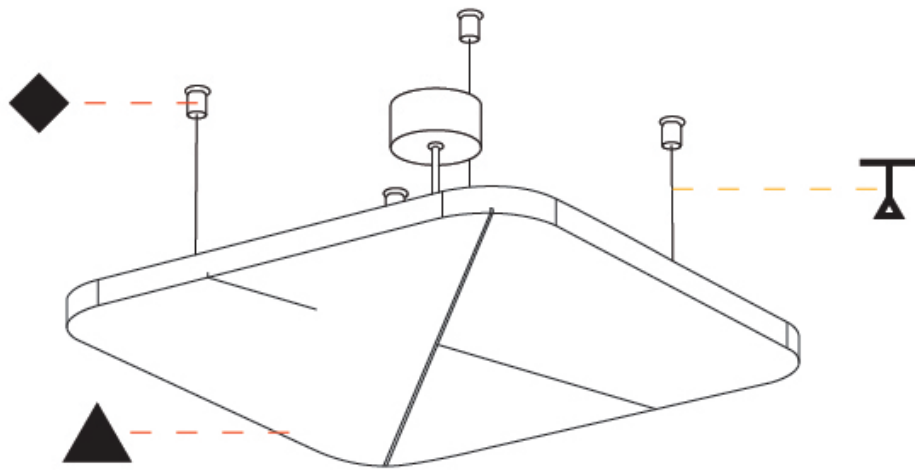

QUANTUM ACOUSTIC LIGHT PANEL SUSPENSION

A300738-

PROJECT _____

TYPE _____

SPECIFIER _____

QUANTITY _____

DATE _____

A