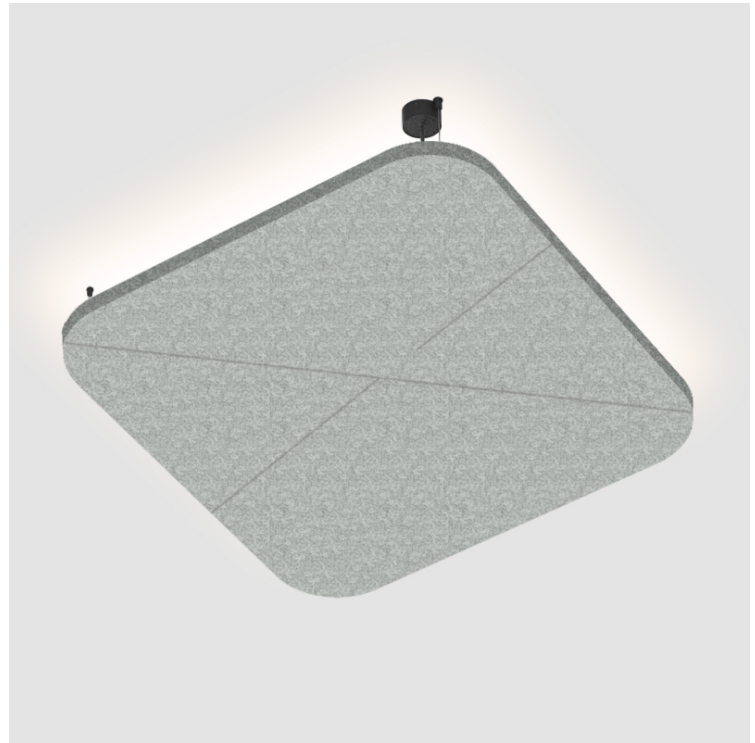

GENERAL

Series: Quantum Acoustic Light Panel
Partner: Prolicht
Division: Architectural
Installation: Suspension
Product Type: Acoustic
Mounting Location: Ceiling
Light Distribution: Indirect

PHYSICAL

Shape: Round
Length (mm): 496
Length (in): 19 1/2
Width (mm): 496
Width (in): 19 1/2
Height (mm): 54
Height (in): 2 1/8
Fixture Finish: SSR / BKV / CWI / CRY / HAB / UFT / ITA / RUA / FTG / MYG / LOD / PUS / FRO / FUP / KIA / POP / BLS / SPG / MEY / GOH / CHC / COM / ABZ / JAG / OBR / MOS / ROR
Acoustic Finish: SFW / CYW / SEE / SYN / MTS / PMB / TTN / CYB / STO / DPE / BES / SHB / ARE / ANE / VRD / CRF
Fixture Material: Aluminum
Primary Material: Acoustic
Cable Details: 2000mm / 78 3/4" or 6000mm / 236 1/4" Transparent Cable

ELECTRICAL

Lamp Type: LED (Zhaga Standard)
Input Wattage (W): 12.7
Total Output Wattage (W): 11.8
Dimming: Non-Dimmable
Driver Included: Yes
Driver Location: Integrated
Driver Type: Constant Current - Universal
Driver Class: Class 2
Input Voltage (V): 120 - 277

LED

Color Temperature (°K): 2700 / 3000 / 3500 / 4000
Max. Delivered Lumen (lm): 935 / 945 / 973 / 1001
Nominal Lumen (lm): 1140 / 1152 / 1187 / 1221
CRI: >90 CRI
Lamp Life (hrs): 50000

RATINGS AND CERTIFICATIONS

Certified By: CSA Certified to UL and CSA Standards
IP rating: IP20