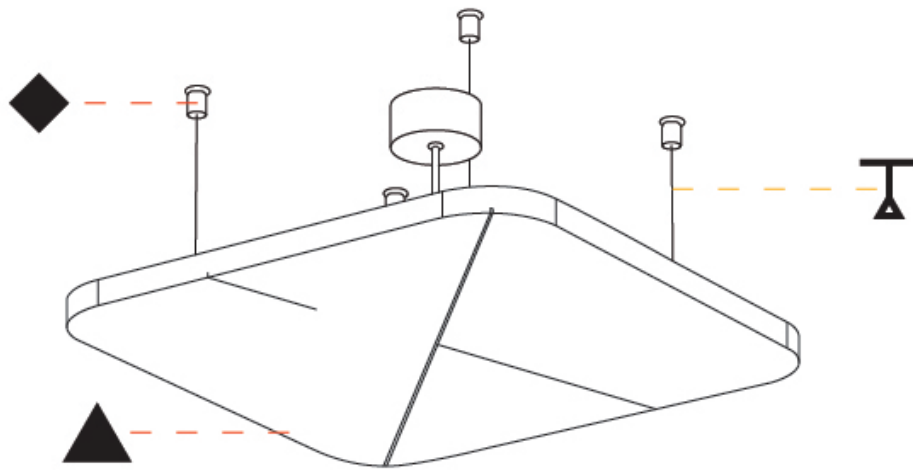

QUANTUM ACOUSTIC LIGHT PANEL SUSPENSION

A300738-

PROJECT _____

TYPE _____

SPECIFIER _____

QUANTITY _____

DATE _____