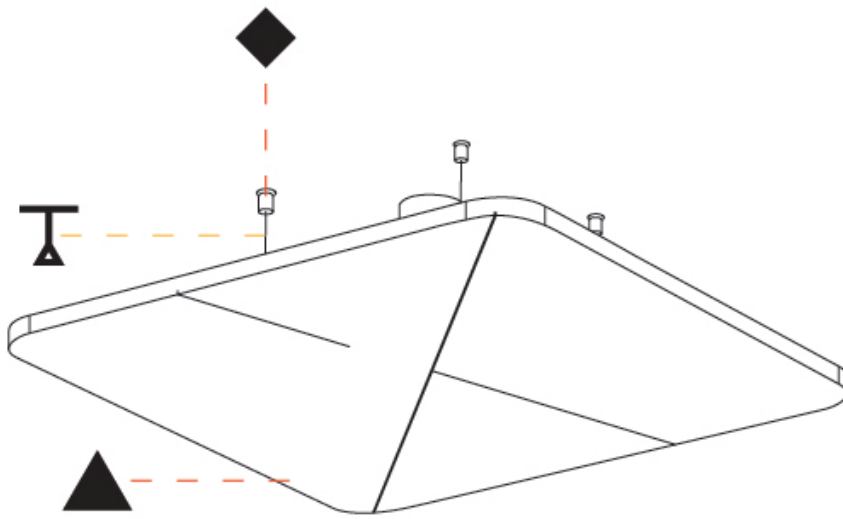

QUANTUM ACOUSTIC LIGHT PANEL SUSPENSION

A300739-

PROJECT	_____
TYPE	_____
SPECIFIER	_____
QUANTITY	_____
DATE	_____