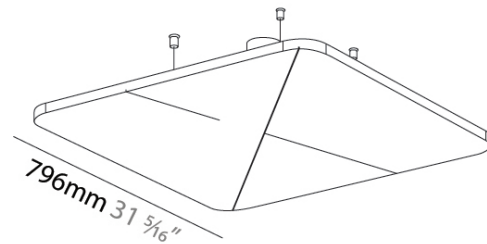

GENERAL

Series: Quantum Acoustic Light Panel
Partner: Prolicht
Division: Architectural
Installation: Suspension
Product Type: Acoustic
Mounting Location: Ceiling
Light Distribution: Indirect

PHYSICAL

Shape: Round
Length (mm): 796
Length (in): 31 5/16
Width (mm): 796
Width (in): 31 5/16
Height (mm): 54
Height (in): 2 1/8

Fixture Finish: SSR / BKV / CWI / CRY / HAB / UFT / ITA / RUA / FTG / MYG / LOD / PUS / FRO / FUP / KIA / POP / BLS / SPG / MEY / GOH / CHC / COM / ABZ / JAG / OBR / MOS / ROR

Acoustic Finish: SFW / CYW / SEE / SYN / MTS / PMB / TTN / CYB / STO / DPE / BES / SHB / ARE / ANE / VRD / CRF

Fixture Material: Aluminum

Primary Material: Acoustic

Cable Details: 2000mm / 78 3/4" or 6000mm / 236 1/4" Transparent Cable

ELECTRICAL

Lamp Type: LED (Zhaga Standard)
Input Wattage (W): 12.7
Total Output Wattage (W): 11.8
Dimming: Non-Dimmable
Driver Included: Yes
Driver Location: Integrated
Driver Type: Constant Current - Universal
Driver Class: Class 2
Input Voltage (V): 120 - 277

LED

Color Temperature (°K): 2700 / 3000 / 3500 / 4000

Max. Delivered Lumen (lm): 935 / 945 / 973 / 1001

Nominal Lumen (lm): 1140 / 1152 / 1187 / 1221

CRI: >90 CRI

Lamp Life (hrs): 50000

RATINGS AND CERTIFICATIONS

Certified By: CSA Certified to UL and CSA Standards

IP rating: IP20