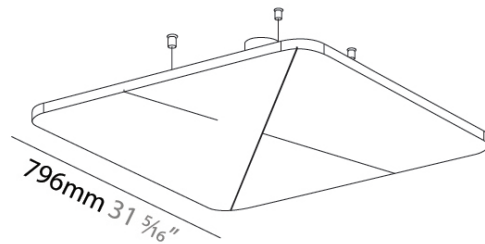

GENERAL

Series: Quantum Acoustic Light Panel
Brand: Prolicht
Division: Architectural
Mounting Type: Suspension
Mounting Location: Ceiling
Subcategory: Acoustic

PHYSICAL

Shape: Round
Length (mm): 796
Length (in): 31 5/16
Width (mm): 796
Width (in): 31 5/16
Height (mm): 54
Height (in): 2 1/8
Light Distribution: Indirect
Fixture Finish: SSR / BKV / CWI / CRY / HAB / UFT / ITA / RUA / FTG / MYG / LOD / PUS / FRO / FUP / KIA / POP / BLS / SPG / MEY / GOH / GUM / CHC / COM / ABZ / JAG / OBR / MOS / ROR
Accent Finish: ANC / ASH / BNA / BTC / BZE / CEL / EGG / EVG / FOG / FOS / FST / FUA / IRI / IRO / KHA / LIC / LIM / MER / MSN / MUS / ONX / PEA / PLU / POL / PPY / RAY / ROY / RST / STE / SWD / TAN / TAU
Fixture Material: Aluminum
Cable Details: 2 000mm / 78 3/4" or 6 000mm / 236 1/4" Transparent Cable

ELECTRICAL

Lamp Type: LED (Zhaga Standard)
Input Wattage (W): 12.7
Total Output Wattage (W): 11.8
Dimming: Non-Dimmable
Driver Included: Yes
Driver Location: Integrated
Driver Type: Constant Current - Universal
Driver Class: Class 2
Input Voltage (V): 120 - 277

LED

Color Temperature (°K): 2700 / 3000 / 3500 / 4000
Max. Delivered Lumen (lm): 935 / 945 / 973 / 1001
Nominal Lumen (lm): 1140 / 1152 / 1187 / 1221
CRI: >90 CRI
Lamp Life (hrs): 50000

RATINGS AND CERTIFICATIONS

Certified By: CSA Certified to UL and CSA Standards
IP rating: IP20