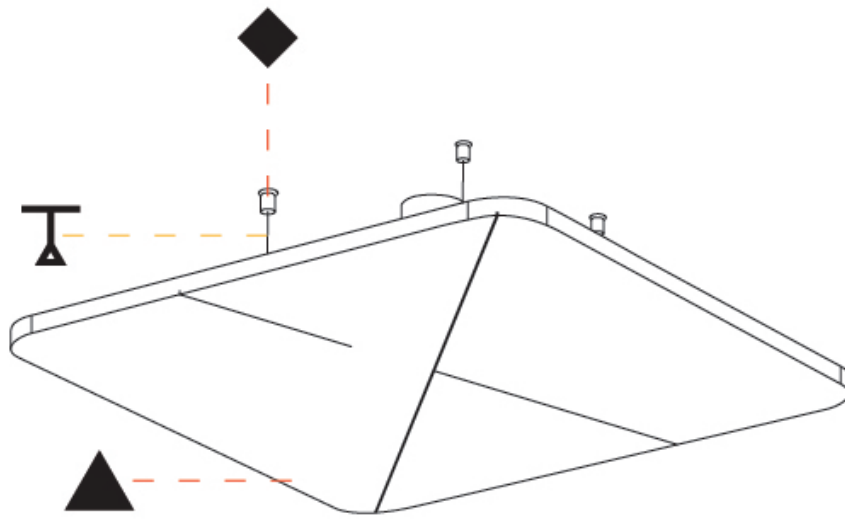

QUANTUM ACOUSTIC LIGHT PANEL SUSPENSION

A300739-

PROJECT

TYPE

SPECIFIER

QUANTITY

DATE

A