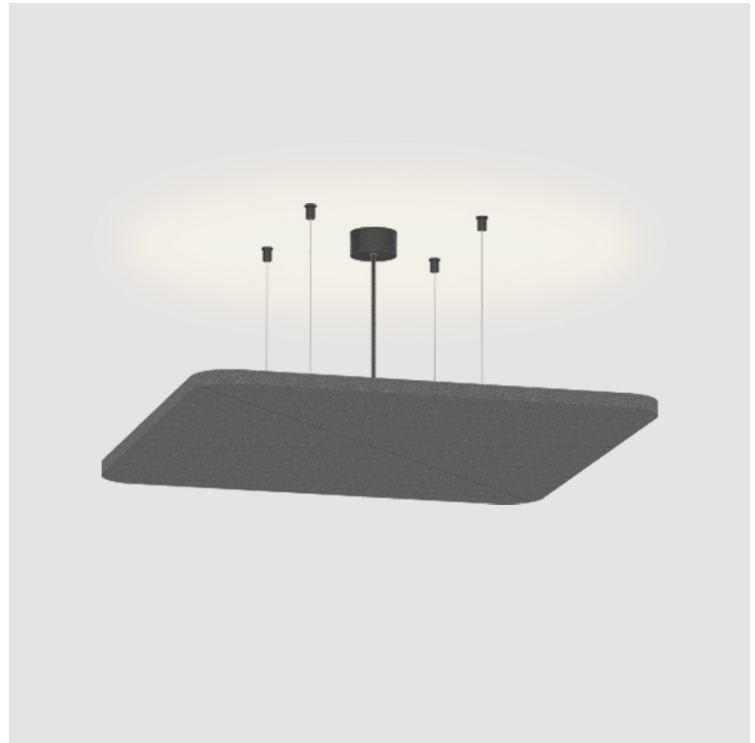

GENERAL

Series: Quantum Acoustic Light Panel
Partner: Prolicht
Division: Architectural
Installation: Suspension
Product Type: Acoustic
Mounting Location: Ceiling
Light Distribution: Indirect

PHYSICAL

Shape: Round
Length (mm): 796
Length (in): 31 5/16
Width (mm): 796
Width (in): 31 5/16
Height (mm): 54
Height (in): 2 1/8

Fixture Finish: SSR / BKV / CWI / CRY / HAB / UFT / ITA / RUA / FTG / MYG / LOD / PUS / FRO / FUP / KIA / POP / BLS / SPG / MEY / GOH / CHC / COM / ABZ / JAG / OBR / MOS / ROR

Acoustic Finish: SFW / CYW / SEE / SYN / MTS / PMB / TTN / CYB / STO / DPE / BES / SHB / ARE / ANE / VRD / CRF

Fixture Material: Aluminum

Primary Material: Acoustic

Cable Details: 2000mm / 78 3/4" or 6000mm / 236 1/4" Transparent Cable

ELECTRICAL

Lamp Type: LED (Zhaga Standard)
Input Wattage (W): 12.7
Total Output Wattage (W): 11.8
Dimming: Non-Dimmable
Driver Included: Yes
Driver Location: Integrated
Driver Type: Constant Current - Universal
Driver Class: Class 2
Input Voltage (V): 120 - 277

LED

Color Temperature (°K): 2700 / 3000 / 3500 / 4000

Max. Delivered Lumen (lm): 935 / 945 / 973 / 1001

Nominal Lumen (lm): 1140 / 1152 / 1187 / 1221

CRI: >90 CRI

Lamp Life (hrs): 50000

RATINGS AND CERTIFICATIONS

Certified By: CSA Certified to UL and CSA Standards

IP rating: IP20