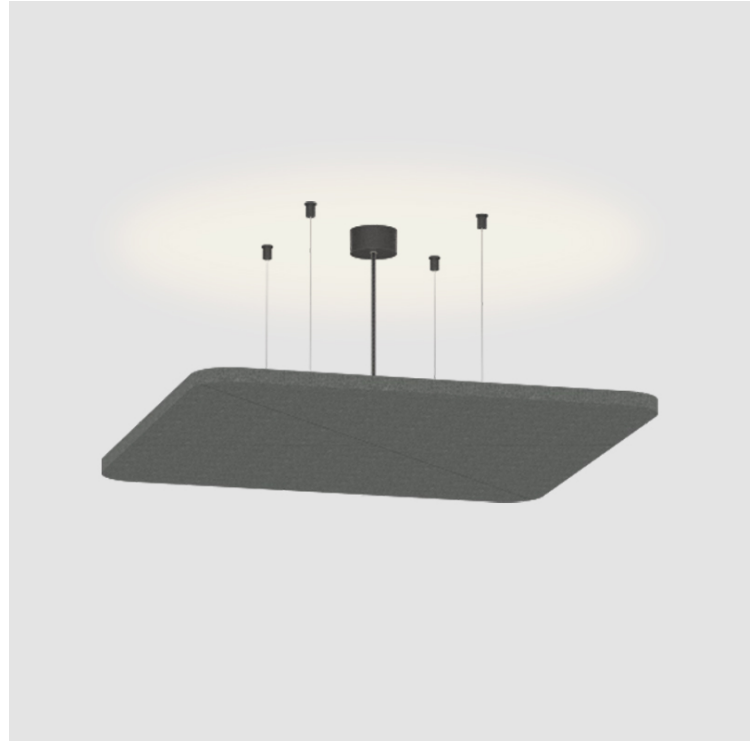

GENERAL

Series: Quantum Acoustic Light Panel
Brand: Prolicht
Division: Architectural
Mounting Type: Suspension
Mounting Location: Ceiling
Subcategory: Acoustic

PHYSICAL

Shape: Round
Length (mm): 796
Length (in): 31 5/16
Width (mm): 796
Width (in): 31 5/16
Height (mm): 54
Height (in): 2 1/8
Light Distribution: Indirect
Fixture Finish: SSR / BKV / CWI / CRY / HAB / UFT / ITA / RUA / FTG / MYG / LOD / PUS / FRO / FUP / KIA / POP / BLS / SPG / MEY / GOH / GUM / CHC / COM / ABZ / JAG / OBR / MOS / ROR
Accent Finish: ANC / ASH / BNA / BTC / BZE / CEL / EGG / EVG / FOG / FOS / FST / FUA / IRI / IRO / KHA / LIC / LIM / MER / MSN / MUS / ONX / PEA / PLU / POL / PPY / RAY / ROY / RST / STE / SWD / TAN / TAU
Fixture Material: Aluminum
Cable Details: 2 000mm / 78 3/4" or 6 000mm / 236 1/4" Transparent Cable

ELECTRICAL

Lamp Type: LED (Zhaga Standard)
Input Wattage (W): 12.7
Total Output Wattage (W): 11.8
Dimming: Non-Dimmable
Driver Included: Yes
Driver Location: Integrated
Driver Type: Constant Current - Universal
Driver Class: Class 2
Input Voltage (V): 120 - 277

LED

Color Temperature (°K): 2700 / 3000 / 3500 / 4000
Max. Delivered Lumen (lm): 935 / 945 / 973 / 1001
Nominal Lumen (lm): 1140 / 1152 / 1187 / 1221
CRI: >90 CRI
Lamp Life (hrs): 50000

RATINGS AND CERTIFICATIONS

Certified By: CSA Certified to UL and CSA Standards
IP rating: IP20