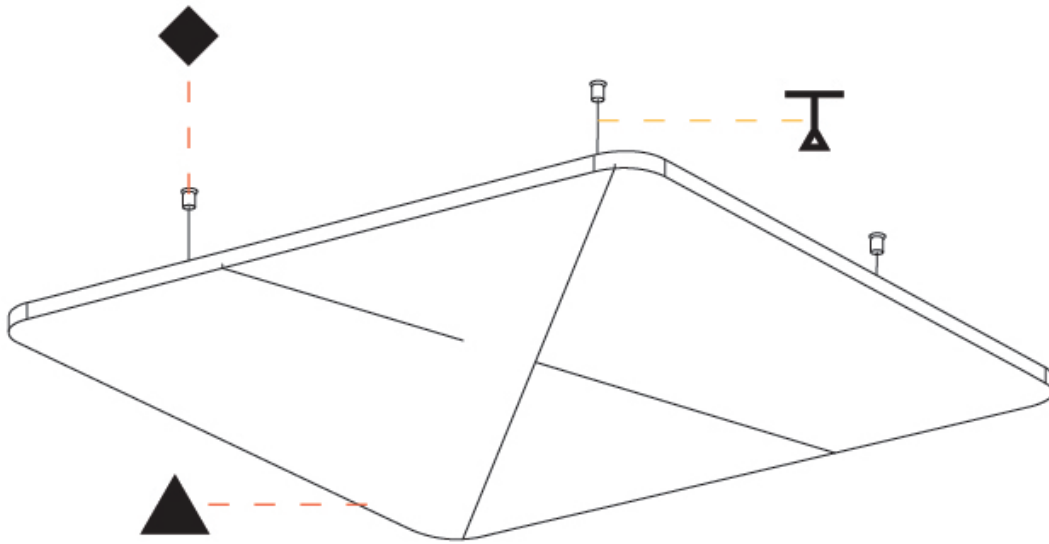

QUANTUM ACOUSTIC LIGHT PANEL SUSPENSION

A300740-

PROJECT	_____
TYPE	_____
SPECIFIER	_____
QUANTITY	_____
DATE	_____

A