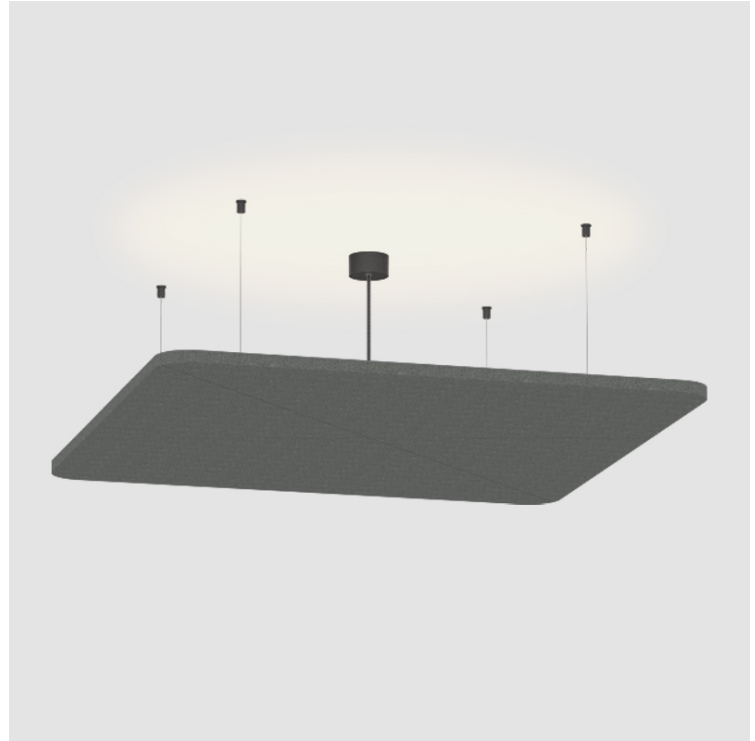

GENERAL

Series: Quantum Acoustic Light Panel
Partner: Prolicht
Division: Architectural
Installation: Suspension
Product Type: Acoustic
Mounting Location: Ceiling
Light Distribution: Indirect

PHYSICAL

Shape: Round
Length (mm): 1096
Length (in): 43 1/8
Width (mm): 1096
Width (in): 43 1/8
Height (mm): 54
Height (in): 2 1/8
Fixture Finish: SSR / BKV / CWI / CRY / HAB / UFT / ITA / RUA / FTG / MYG / LOD / PUS / FRO / FUP / KIA / POP / BLS / SPG / MEY / GOH / CHC / COM / ABZ / JAG / OBR / MOS / ROR
Acoustic Finish: SFW / CYW / SEE / SYN / MTS / PMB / TTN / CYB / STO / DPE / BES / SHB / ARE / ANE / VRD / CRF
Fixture Material: Aluminum
Primary Material: Acoustic
Cable Details: 2000mm / 78 3/4" or 6000mm / 236 1/4" Transparent Cable

ELECTRICAL

Lamp Type: LED (Zhaga Standard)
Input Wattage (W): 31.7
Total Output Wattage (W): 29.1
Dimming: Non-Dimmable
Driver Included: Yes
Driver Location: Integrated
Driver Type: Constant Current - Universal
Driver Class: Class 2
Input Voltage (V): 120 - 277

LED

Color Temperature (°K): 2700 / 3000 / 3500 / 4000
Max. Delivered Lumen (lm): 2338 / 2362 / 2432 / 2503
Nominal Lumen (lm): 2851 / 2880 / 2966 / 3053
CRI: >90 CRI
Lamp Life (hrs): 50000

RATINGS AND CERTIFICATIONS

Certified By: CSA Certified to UL and CSA Standards
IP rating: IP20