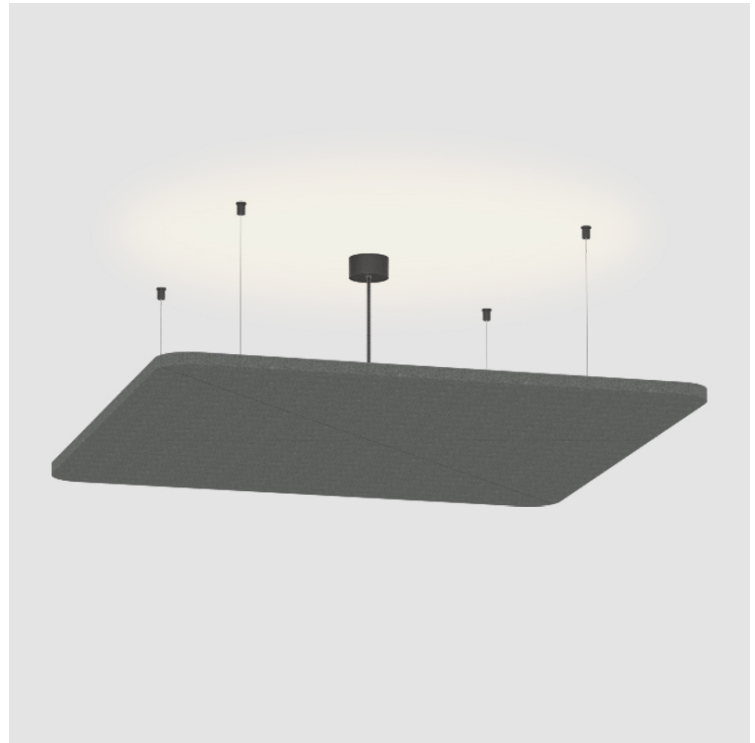

GENERAL

Series: Quantum Acoustic Light Panel
Brand: Prolicht
Division: Architectural
Mounting Type: Suspension
Mounting Location: Ceiling
Subcategory: Acoustic

PHYSICAL

Shape: Round
Length (mm): 1096
Length (in): 43 1/8
Width (mm): 1096
Width (in): 43 1/8
Height (mm): 54
Height (in): 2 1/8
Light Distribution: Indirect
Fixture Finish: SSR / BKV / CWI / CRY / HAB / UFT / ITA / RUA / FTG / MYG / LOD / PUS / FRO / FUP / KIA / POP / BLS / SPG / MEY / GOH / GUM / CHC / COM / ABZ / JAG / OBR / MOS / ROR

Accent Finish: ANC / ASH / BNA / BTC / BZE / CEL / EGG / EVG / FOG / FOS / FST / FUA / IRI / IRO / KHA / LIC / LIM / MER / MSN / MUS / ONX / PEA / PLU / POL / PPY / RAY / ROY / RST / STE / SWD / TAN / TAU

Fixture Material: Aluminum
Cable Details: 2 000mm / 78 3/4" or 6 000mm / 236 1/4" Transparent Cable

ELECTRICAL

Lamp Type: LED (Zhaga Standard)
Input Wattage (W): 31.7
Total Output Wattage (W): 29.1
Dimming: Non-Dimmable
Driver Included: Yes
Driver Location: Integrated
Driver Type: Constant Current - Universal
Driver Class: Class 2
Input Voltage (V): 120 - 277

LED

Color Temperature (°K): 2700 / 3000 / 3500 / 4000
Max. Delivered Lumen (lm): 2338 / 2362 / 2432 / 2503
Nominal Lumen (lm): 2851 / 2880 / 2966 / 3053
CRI: >90 CRI
Lamp Life (hrs): 50000

RATINGS AND CERTIFICATIONS

Certified By: CSA Certified to UL and CSA Standards
IP rating: IP20