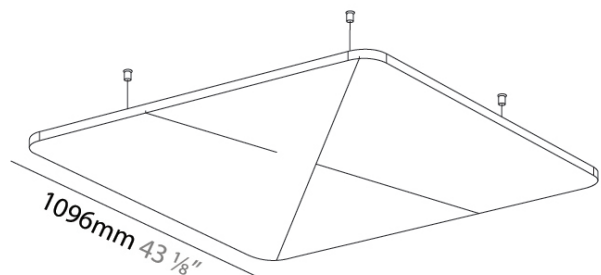

GENERAL

Series: Quantum Acoustic Light Panel
Partner: Prolicht
Division: Architectural
Installation: Suspension
Product Type: Acoustic
Mounting Location: Ceiling
Light Distribution: Indirect

PHYSICAL

Shape: Round
Length (mm): 1096
Length (in): 43 1/8
Width (mm): 1096
Width (in): 43 1/8
Height (mm): 54
Height (in): 2 1/8
Fixture Finish: SSR / BKV / CWI / CRY / HAB / UFT / ITA / RUA / FTG / MYG / LOD / PUS / FRO / FUP / KIA / POP / BLS / SPG / MEY / GOH / CHC / COM / ABZ / JAG / OBR / MOS / ROR
Acoustic Finish: SFW / CYW / SEE / SYN / MTS / PMB / TTN / CYB / STO / DPE / BES / SHB / ARE / ANE / VRD / CRF
Fixture Material: Aluminum
Primary Material: Acoustic
Cable Details: 2000mm / 78 3/4" or 6000mm / 236 1/4" Transparent Cable

ELECTRICAL

Lamp Type: LED (Zhaga Standard)
Input Wattage (W): 31.7
Total Output Wattage (W): 29.1
Dimming: Non-Dimmable
Driver Included: Yes
Driver Location: Integrated
Driver Type: Constant Current - Universal
Driver Class: Class 2
Input Voltage (V): 120 - 277

LED

Color Temperature (°K): 2700 / 3000 / 3500 / 4000
Max. Delivered Lumen (lm): 2338 / 2362 / 2432 / 2503
Nominal Lumen (lm): 2851 / 2880 / 2966 / 3053
CRI: >90 CRI
Lamp Life (hrs): 50000

RATINGS AND CERTIFICATIONS

Certified By: CSA Certified to UL and CSA Standards
IP rating: IP20