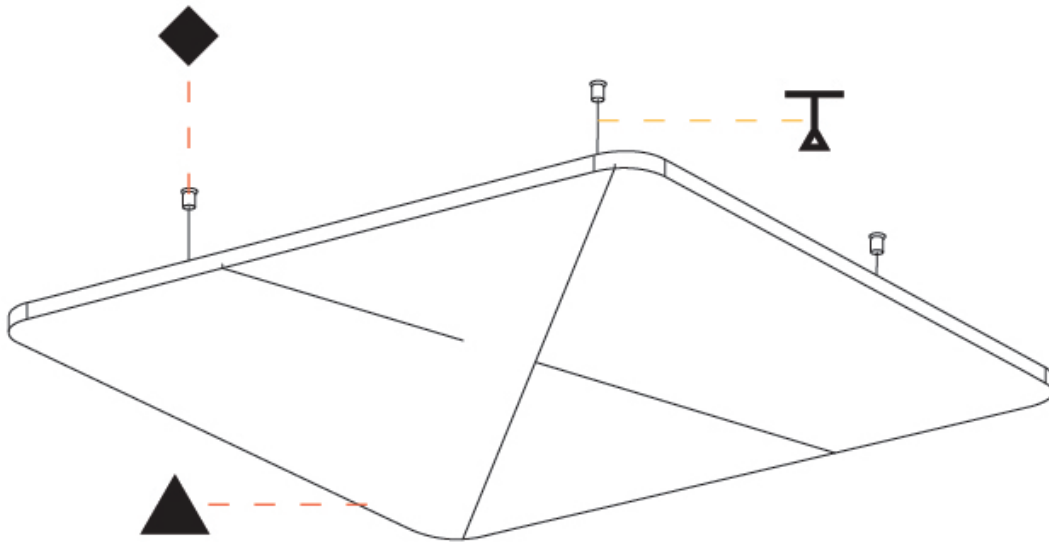

QUANTUM ACOUSTIC LIGHT PANEL SUSPENSION

A300740-

PROJECT	_____
TYPE	_____
SPECIFIER	_____
QUANTITY	_____
DATE	_____

A