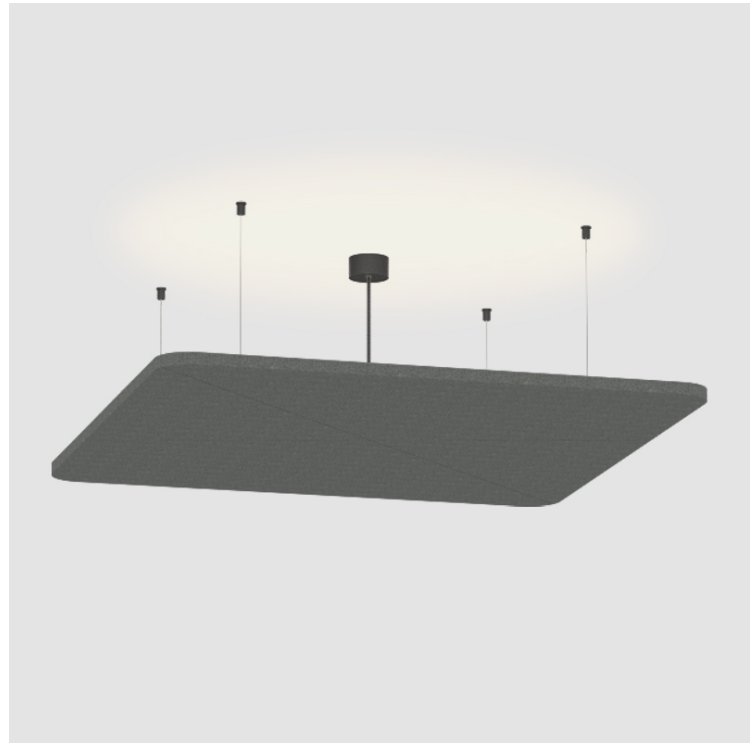

GENERAL

Series: Quantum Acoustic Light Panel
Partner: Prolicht
Division: Architectural
Installation: Suspension
Product Type: Acoustic
Mounting Location: Ceiling
Light Distribution: Indirect

PHYSICAL

Shape: Round
Length (mm): 1096
Length (in): 43 1/8
Width (mm): 1096
Width (in): 43 1/8
Height (mm): 54
Height (in): 2 1/8
Fixture Finish: SSR / BKV / CWI / CRY / HAB / UFT / ITA / RUA / FTG / MYG / LOD / PUS / FRO / FUP / KIA / POP / BLS / SPG / MEY / GOH / CHC / COM / ABZ / JAG / OBR / MOS / ROR
Acoustic Finish: SFW / CYW / SEE / SYN / MTS / PMB / TTN / CYB / STO / DPE / BES / SHB / ARE / ANE / VRD / CRF
Fixture Material: Aluminum
Primary Material: Acoustic
Cable Details: 2000mm / 78 3/4" or 6000mm / 236 1/4" Transparent Cable

ELECTRICAL

Lamp Type: LED (Zhaga Standard)
Input Wattage (W): 31.7
Total Output Wattage (W): 29.1
Dimming: Non-Dimmable
Driver Included: Yes
Driver Location: Integrated
Driver Type: Constant Current - Universal
Driver Class: Class 2
Input Voltage (V): 120 - 277

LED

Color Temperature (°K): 2700 / 3000 / 3500 / 4000
Max. Delivered Lumen (lm): 2338 / 2362 / 2432 / 2503
Nominal Lumen (lm): 2851 / 2880 / 2966 / 3053
CRI: >90 CRI
Lamp Life (hrs): 50000

RATINGS AND CERTIFICATIONS

Certified By: CSA Certified to UL and CSA Standards
IP rating: IP20