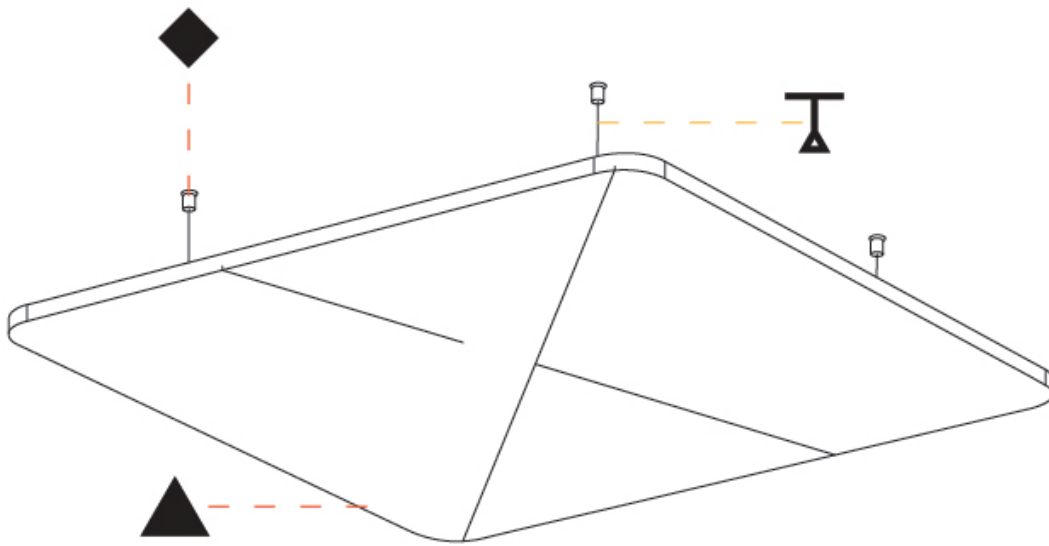

QUANTUM ACOUSTIC LIGHT PANEL SUSPENSION

A300740-

PROJECT	_____
TYPE	_____
SPECIFIER	_____
QUANTITY	_____
DATE	_____