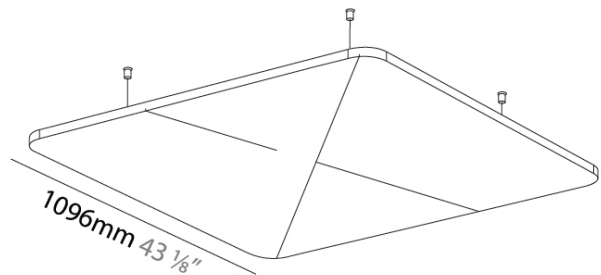

GENERAL

Series: Quantum Acoustic Light Panel
Partner: Prolicht
Division: Architectural
Installation: Suspension
Product Type: Acoustic
Mounting Location: Ceiling
Light Distribution: Indirect

PHYSICAL

Shape: Round
Length (mm): 1096
Length (in): 43 1/8
Width (mm): 1096
Width (in): 43 1/8
Height (mm): 54
Height (in): 2 1/8
Fixture Finish: SSR / BKV / CWI / CRY / HAB / UFT / ITA / RUA / FTG / MYG / LOD / PUS / FRO / FUP / KIA / POP / BLS / SPG / MEY / GOH / CHC / COM / ABZ / JAG / OBR / MOS / ROR
Acoustic Finish: SFW / CYW / SEE / SYN / MTS / PMB / TTN / CYB / STO / DPE / BES / SHB / ARE / ANE / VRD / CRF
Fixture Material: Aluminum
Primary Material: Acoustic
Cable Details: 2000mm / 78 3/4" or 6000mm / 236 1/4" Transparent Cable

ELECTRICAL

Lamp Type: LED (Zhaga Standard)
Input Wattage (W): 31.7
Total Output Wattage (W): 29.1
Dimming: Non-Dimmable
Driver Included: Yes
Driver Location: Integrated
Driver Type: Constant Current - Universal
Driver Class: Class 2
Input Voltage (V): 120 - 277

LED

Color Temperature (°K): 2700 / 3000 / 3500 / 4000
Max. Delivered Lumen (lm): 2338 / 2362 / 2432 / 2503
Nominal Lumen (lm): 2851 / 2880 / 2966 / 3053
CRI: >90 CRI
Lamp Life (hrs): 50000

RATINGS AND CERTIFICATIONS

Certified By: CSA Certified to UL and CSA Standards
IP rating: IP20