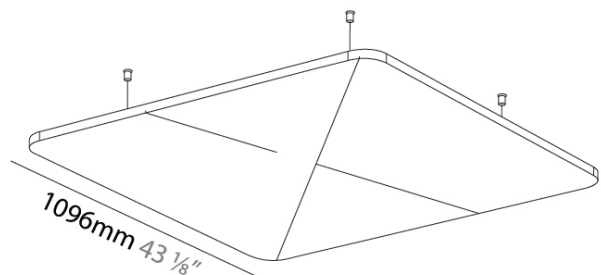

GENERAL

Series: Quantum Acoustic Light Panel
Brand: Prolicht
Division: Architectural
Mounting Type: Suspension
Mounting Location: Ceiling
Subcategory: Acoustic

PHYSICAL

Shape: Round
Length (mm): 1096
Length (in): 43 1/8
Width (mm): 1096
Width (in): 43 1/8
Height (mm): 54
Height (in): 2 1/8
Light Distribution: Indirect
Fixture Finish: SSR / BKV / CWI / CRY / HAB / UFT / ITA / RUA / FTG / MYG / LOD / PUS / FRO / FUP / KIA / POP / BLS / SPG / MEY / GOH / GUM / CHC / COM / ABZ / JAG / OBR / MOS / ROR

Accent Finish: ANC / ASH / BNA / BTC / BZE / CEL / EGG / EVG / FOG / FOS / FST / FUA / IRI / IRO / KHA / LIC / LIM / MER / MSN / MUS / ONX / PEA / PLU / POL / PPY / RAY / ROY / RST / STE / SWD / TAN / TAU

Fixture Material: Aluminum
Cable Details: 2 000mm / 78 3/4" or 6 000mm / 236 1/4" Transparent Cable

ELECTRICAL

Lamp Type: LED (Zhaga Standard)
Input Wattage (W): 31.7
Total Output Wattage (W): 29.1
Dimming: Non-Dimmable
Driver Included: Yes
Driver Location: Integrated
Driver Type: Constant Current - Universal
Driver Class: Class 2
Input Voltage (V): 120 - 277

LED

Color Temperature (°K): 2700 / 3000 / 3500 / 4000
Max. Delivered Lumen (lm): 2338 / 2362 / 2432 / 2503
Nominal Lumen (lm): 2851 / 2880 / 2966 / 3053
CRI: >90 CRI
Lamp Life (hrs): 50000

RATINGS AND CERTIFICATIONS

Certified By: CSA Certified to UL and CSA Standards
IP rating: IP20