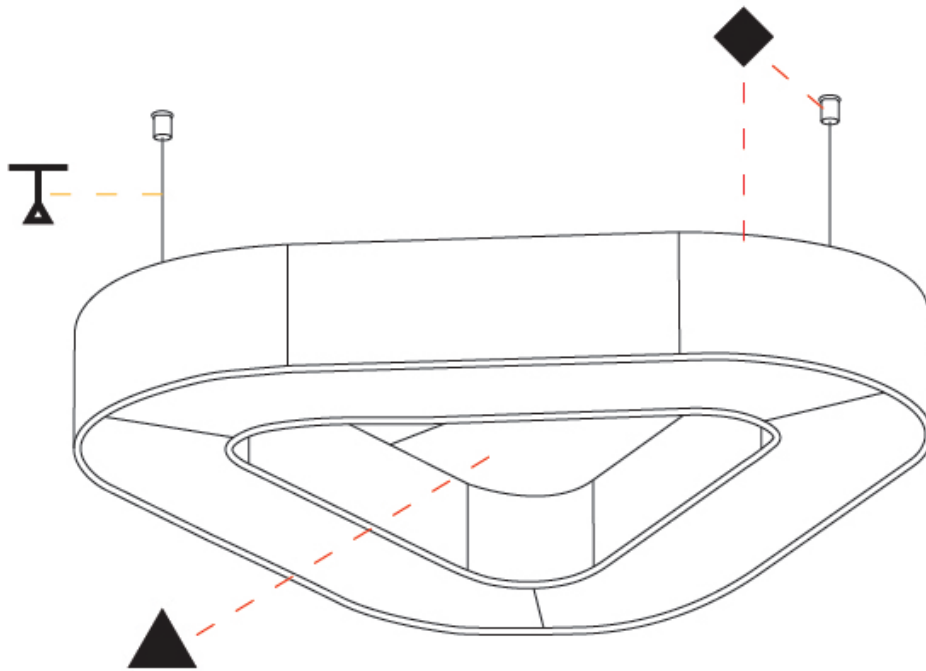

VICTORY ACOUSTIC SUSPENSION

A300741-

PROJECT	_____
TYPE	_____
SPECIFIER	_____
QUANTITY	_____
DATE	_____