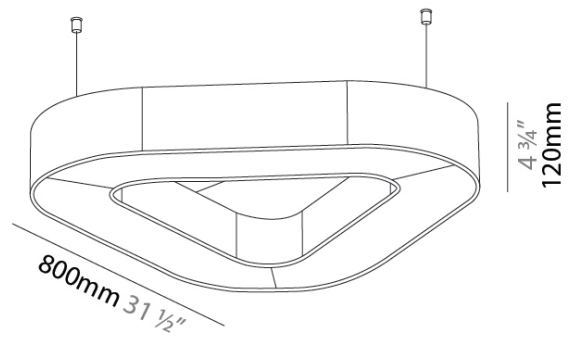

PHYSICAL

Shape: Round _____

Length (mm): 800 _____

Length (in): 31 1/2 _____

Width (mm): 752 _____

Width (in): 29 5/8 _____

Height (mm): 120 _____

Height (in): 4 3/4 _____

Light Distribution: Direct _____

Diffuser: PMMA - Opal / Micro-Prism _____

Fixture Finish: SSR / BKV / CWI / CRY / HAB / UFT / ITA / RUA / FTG / MYG / LOD / PUS / FRO / FUP / KIA / POP / BLS / SPG / MEY / GOH / GUM / CHC / COM / ABZ / JAG / OBR / MOS / ROR _____

Accent Finish: ANC / ASH / BNA / BTC / BZE / CEL / EGG / EVG / FOG / FOS / FST / FUA / IRI / IRO / KHA / LIC / LIM / MER / MSN / MUS / ONX / PEA / PLU / POL / PPY / RAY / ROY / RST / STE / SWD / TAN / TAU _____

Fixture Material: Aluminum _____

Cable Details: 2 000mm / 78 3/4" or 6 000mm / 236 1/4" Transparent Cable _____

ELECTRICAL

Lamp Type: LED (Zhaga Standard) _____

Input Wattage (W): 29.4 _____

Total Output Wattage (W): 26.3 _____

Dimming: Non-Dimmable _____

Driver Included: Yes _____

Driver Location: Integrated _____

Driver Type: Constant Current - Universal _____

Driver Class: Class 2 _____

Input Voltage (V): 120 - 277 _____

LED

Color Temperature (°K): 2700 / 3000 / 3500 / 4000 _____

Max. Delivered Lumen (lm): 2489 / 2577 / 3025 / 2640 _____

Nominal Lumen (lm): 3830 / 3964 / 4655 / 4030 _____

CRI: >90 CRI _____

Lamp Life (hrs): 50000 _____

RATINGS AND CERTIFICATIONS

Certified By: CSA Certified to UL and CSA Standards _____

IP rating: IP20 _____