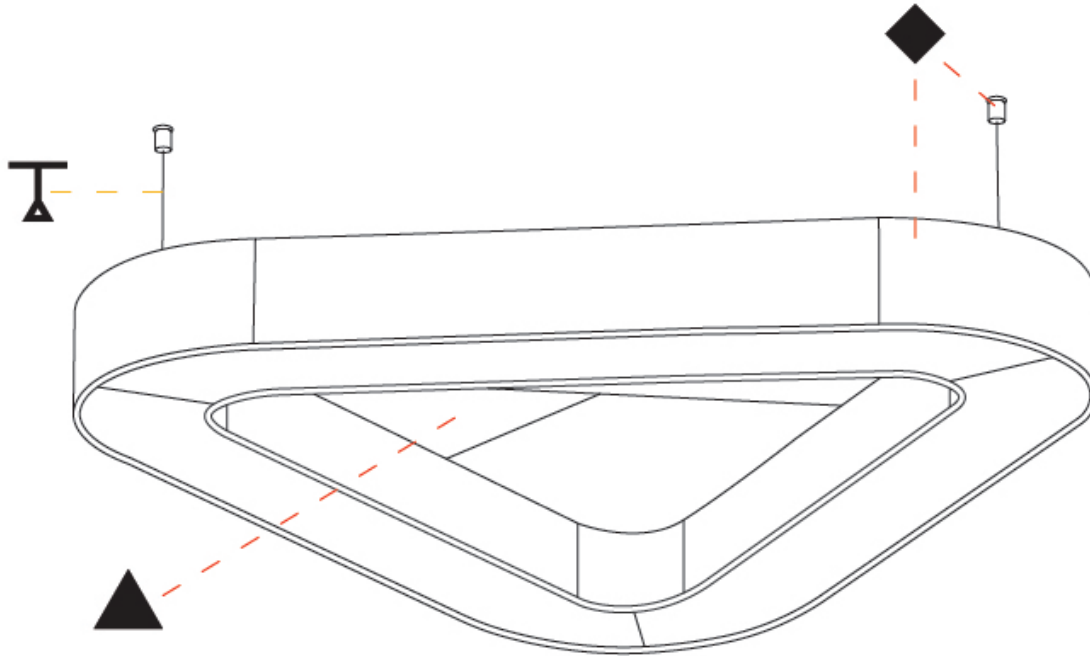

VICTORY ACOUSTIC SUSPENSION

A300742-

PROJECT	_____
TYPE	_____
SPECIFIER	_____
QUANTITY	_____
DATE	_____