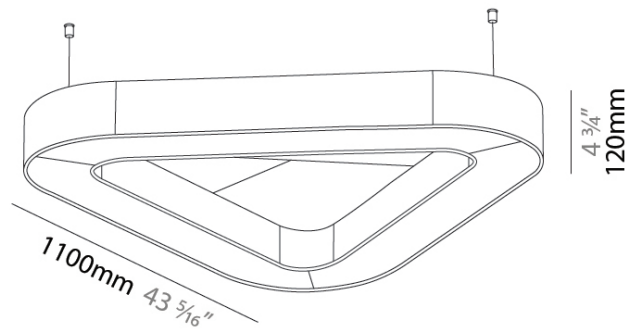

GENERAL

Series: Victory Acoustic
Brand: Prolicht
Division: Architectural
Mounting Type: Suspension
Mounting Location: Ceiling
Subcategory: Acoustic

PHYSICAL

Shape: Round
Length (mm): 1100
Length (in): 43 ⁵/₁₆
Width (mm): 1012
Width (in): 39 ¹³/₁₆
Height (mm): 120
Height (in): 4 ³/₄
Light Distribution: Direct

Diffuser: PMMA - Opal / Micro-Prism
Fixture Finish: SSR / BKV / CWI / CRY / HAB / UFT / ITA / RUA / FTG / MYG / LOD / PUS / FRO / FUP / KIA / POP / BLS / SPG / MEY / GOH / GUM / CHC / COM / ABZ / JAG / OBR / MOS / ROR

Accent Finish: ANC / ASH / BNA / BTC / BZE / CEL / EGG / EVG / FOG / FOS / FST / FUA / IRI / IRO / KHA / LIC / LIM / MER / MSN / MUS / ONX / PEA / PLU / POL / PPY / RAY / ROY / RST / STE / SWD / TAN / TAU

Fixture Material: Aluminum
Cable Details: 2 000mm / 78 3/4" or 6 000mm / 236 1/4" Transparent Cable

ELECTRICAL

Lamp Type: LED (Zhaga Standard)
Input Wattage (W): 44.1
Total Output Wattage (W): 40
Dimming: Non-Dimmable
Driver Included: Yes
Driver Location: Integrated
Driver Type: Constant Current - Universal
Driver Class: Class 2
Input Voltage (V): 120 - 277

LED

Color Temperature (°K): 2700 / 3000 / 3500 / 4000
Max. Delivered Lumen (lm): 3734 / 3865 / 4538 / 3929
Nominal Lumen (lm): 5745 / 5946 / 6982 / 6045
CRI: >90 CRI
Lamp Life (hrs): 50000

RATINGS AND CERTIFICATIONS

Certified By: CSA Certified to UL and CSA Standards
IP rating: IP20