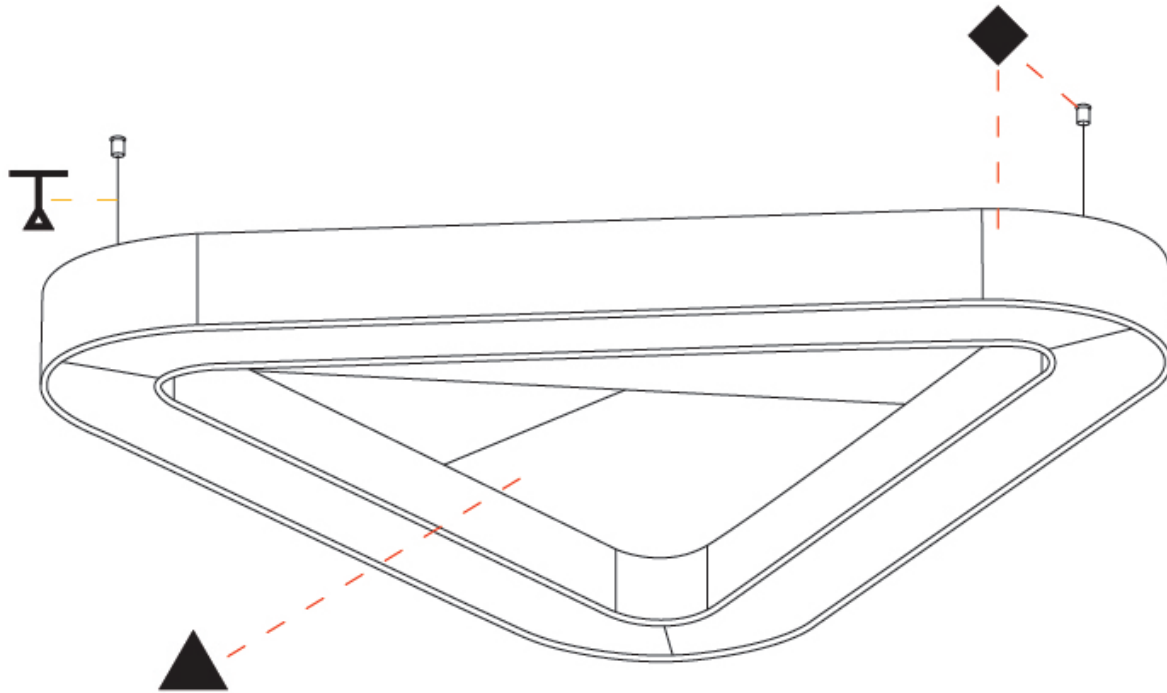

VICTORY ACOUSTIC SUSPENSION

A300746-

PROJECT	_____
TYPE	_____
SPECIFIER	_____
QUANTITY	_____
DATE	_____