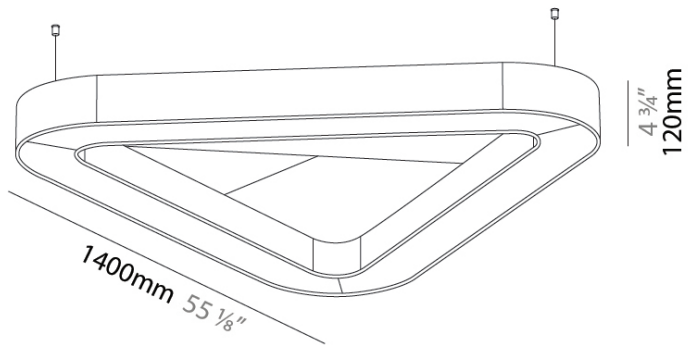

GENERAL

Series: Victory Acoustic
Brand: Prolicht
Division: Architectural
Mounting Type: Suspension
Mounting Location: Ceiling
Subcategory: Acoustic

PHYSICAL

Shape: Round
Length (mm): 1400
Length (in): 55 1/8
Width (mm): 1271
Width (in): 50 1/16
Height (mm): 120
Height (in): 4 3/4
Light Distribution: Direct

Diffuser: PMMA - Opal / Micro-Prism
Fixture Finish: SSR / BKV / CWI / CRY / HAB / UFT / ITA / RUA / FTG / MYG / LOD / PUS / FRO / FUP / KIA / POP / BLS / SPG / MEY / GOH / GUM / CHC / COM / ABZ / JAG / OBR / MOS / ROR

Accent Finish: ANC / ASH / BNA / BTC / BZE / CEL / EGG / EVG / FOG / FOS / FST / FUA / IRI / IRO / KHA / LIC / LIM / MER / MSN / MUS / ONX / PEA / PLU / POL / PPY / RAY / ROY / RST / STE / SWD / TAN / TAU

Fixture Material: Aluminum
Cable Details: 2 000mm / 78 3/4" or 6 000mm / 236 1/4" Transparent Cable

ELECTRICAL

Lamp Type: LED (Zhaga Standard)
Input Wattage (W): 88.1
Total Output Wattage (W): 80
Dimming: Non-Dimmable
Driver Included: Yes
Driver Location: Integrated
Driver Type: Constant Current - Universal
Driver Class: Class 2
Input Voltage (V): 120 - 277

LED

Color Temperature (°K): 2700 / 3000 / 3500 / 4000
Max. Delivered Lumen (lm): Max. 8866
Nominal Lumen (lm): Max. 12090
CRI: >90 CRI
Lamp Life (hrs): 50000

RATINGS AND CERTIFICATIONS

Certified By: CSA Certified to UL and CSA Standards
IP rating: IP20