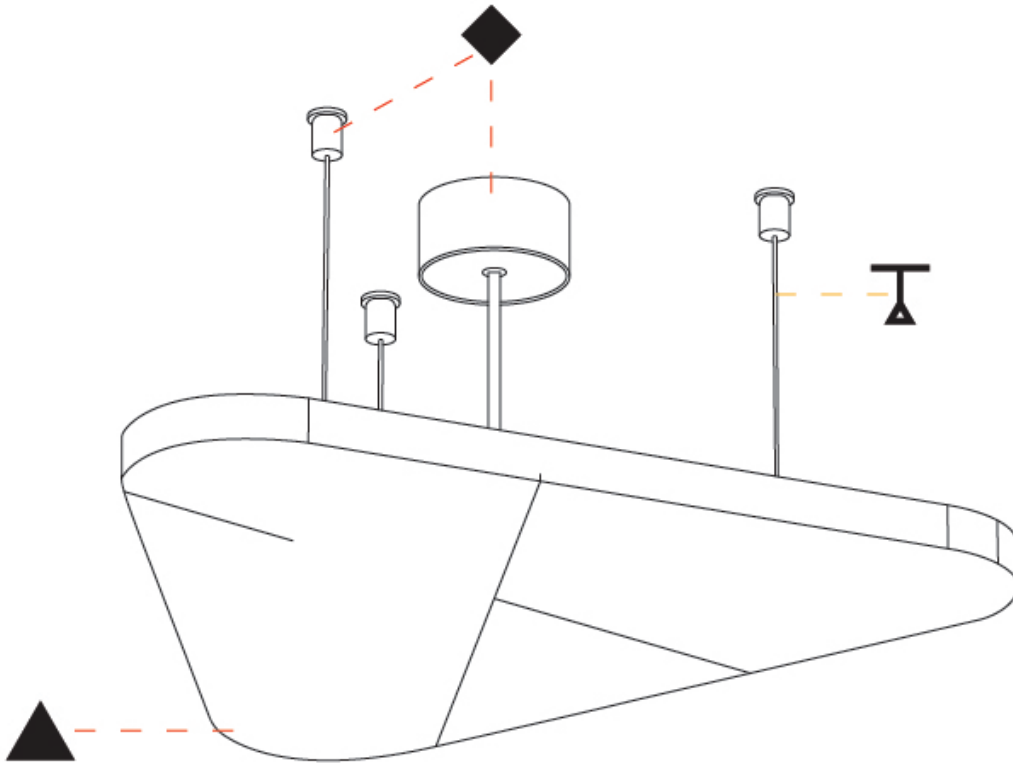

VICTORY ACOUSTIC LIGHT PANEL SUSPENSION

A300747-

PROJECT _____

TYPE _____

SPECIFIER _____

QUANTITY _____

DATE _____

A