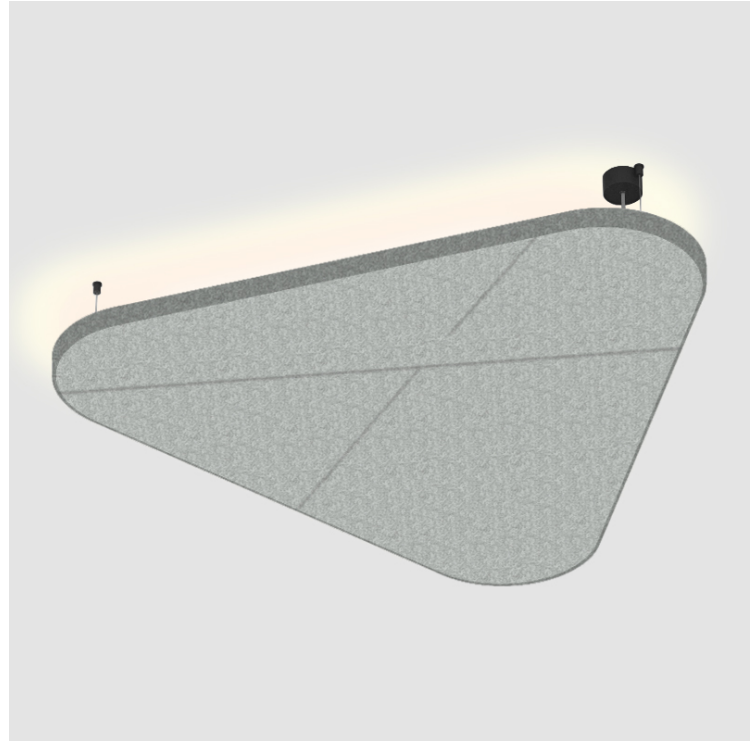

GENERAL

Series: Victory Acoustic Light Panel
Partner: Prolicht
Division: Architectural
Installation: Suspension
Product Type: Acoustic
Mounting Location: Ceiling
Light Distribution: Indirect

PHYSICAL

Shape: Abstract
Length (mm): 496
Length (in): 19 1/2
Width (mm): 448
Width (in): 17 5/8
Height (mm): 54
Height (in): 2 1/8
Fixture Finish: SSR / BKV / CWI / CRY / HAB / UFT / ITA / RUA / FTG / MYG / LOD / PUS / FRO / FUP / KIA / POP / BLS / SPG / MEY / GOH / CHC / COM / ABZ / JAG / OBR / MOS / ROR
Acoustic Finish: SFW / CYW / SEE / SYN / MTS / PMB / TTN / CYB / STO / DPE / BES / SHB / ARE / ANE / VRD / CRF
Fixture Material: Aluminum
Primary Material: Acoustic
Cable Details: 2000mm / 78 3/4" or 6000mm / 236 1/4" Transparent Cable

ELECTRICAL

Lamp Type: LED (Zhaga Standard)
Input Wattage (W): 10
Total Output Wattage (W): 9.1
Dimming: Non-Dimmable
Driver Included: Yes
Driver Location: Integrated
Driver Type: Constant Current - Universal
Driver Class: Class 2
Input Voltage (V): 120 - 277

LED

Color Temperature (°K): 2700 / 3000 / 3500 / 4000
Max. Delivered Lumen (lm): 701 / 708 / 730 / 751
Nominal Lumen (lm): 855 / 864 / 890 / 916
CRI: >90 CRI
Lamp Life (hrs): 50000

RATINGS AND CERTIFICATIONS

Certified By: CSA Certified to UL and CSA Standards
IP rating: IP20