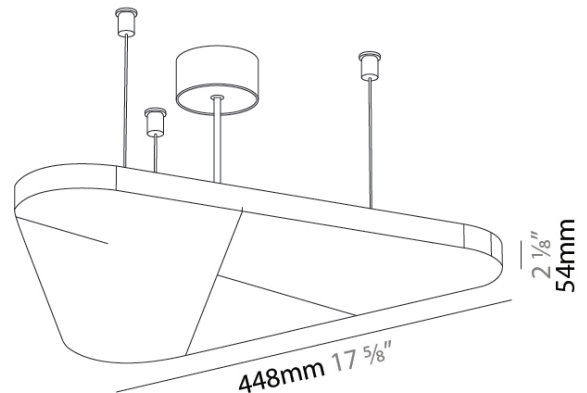

GENERAL

Series: Victory Acoustic Light Panel
Partner: Prolicht
Division: Architectural
Installation: Suspension
Product Type: Acoustic
Mounting Location: Ceiling
Light Distribution: Indirect

PHYSICAL

Shape: Abstract
Length (mm): 496
Length (in): 19 1/2
Width (mm): 448
Width (in): 17 5/8
Height (mm): 54
Height (in): 2 1/8
Fixture Finish: SSR / BKV / CWI / CRY / HAB / UFT / ITA / RUA / FTG / MYG / LOD / PUS / FRO / FUP / KIA / POP / BLS / SPG / MEY / GOH / CHC / COM / ABZ / JAG / OBR / MOS / ROR
Acoustic Finish: SFW / CYW / SEE / SYN / MTS / PMB / TTN / CYB / STO / DPE / BES / SHB / ARE / ANE / VRD / CRF
Fixture Material: Aluminum
Primary Material: Acoustic
Cable Details: 2000mm / 78 3/4" or 6000mm / 236 1/4" Transparent Cable

ELECTRICAL

Lamp Type: LED (Zhaga Standard)
Input Wattage (W): 10
Total Output Wattage (W): 9.1
Dimming: Non-Dimmable
Driver Included: Yes
Driver Location: Integrated
Driver Type: Constant Current - Universal
Driver Class: Class 2
Input Voltage (V): 120 - 277

LED

Color Temperature (°K): 2700 / 3000 / 3500 / 4000
Max. Delivered Lumen (lm): 701 / 708 / 730 / 751
Nominal Lumen (lm): 855 / 864 / 890 / 916
CRI: >90 CRI
Lamp Life (hrs): 50000

RATINGS AND CERTIFICATIONS

Certified By: CSA Certified to UL and CSA Standards
IP rating: IP20