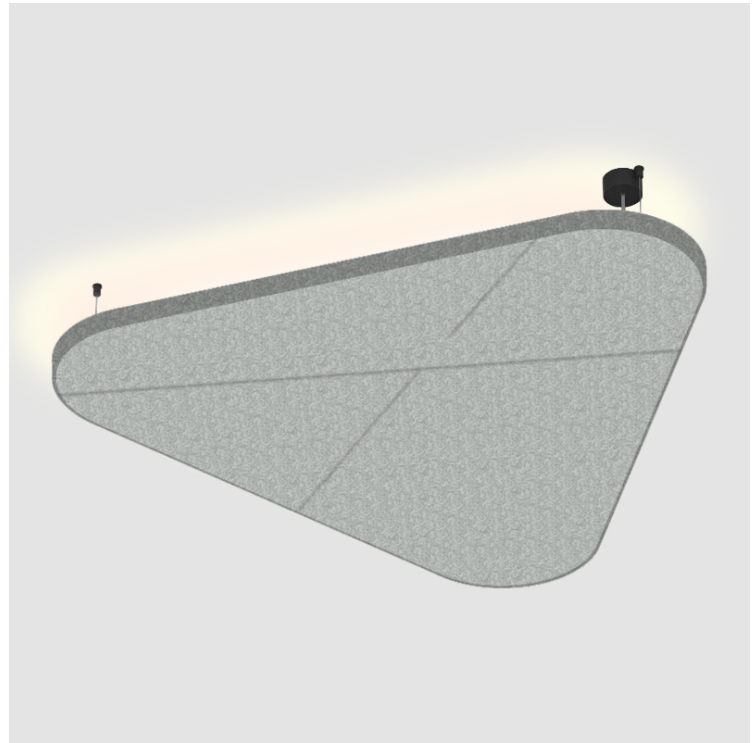

GENERAL

Series: Victory Acoustic Light Panel
Partner: Prolicht
Division: Architectural
Installation: Suspension
Product Type: Acoustic
Mounting Location: Ceiling
Light Distribution: Indirect

PHYSICAL

Shape: Abstract
Length (mm): 496
Length (in): 19 1/2
Width (mm): 448
Width (in): 17 5/8
Height (mm): 54
Height (in): 2 1/8
Fixture Finish: SSR / BKV / CWI / CRY / HAB / UFT / ITA / RUA / FTG / MYG / LOD / PUS / FRO / FUP / KIA / POP / BLS / SPG / MEY / GOH / CHC / COM / ABZ / JAG / OBR / MOS / ROR
Acoustic Finish: SFW / CYW / SEE / SYN / MTS / PMB / TTN / CYB / STO / DPE / BES / SHB / ARE / ANE / VRD / CRF
Fixture Material: Aluminum
Primary Material: Acoustic
Cable Details: 2000mm / 78 3/4" or 6000mm / 236 1/4" Transparent Cable

ELECTRICAL

Lamp Type: LED (Zhaga Standard)
Input Wattage (W): 10
Total Output Wattage (W): 9.1
Dimming: Non-Dimmable
Driver Included: Yes
Driver Location: Integrated
Driver Type: Constant Current - Universal
Driver Class: Class 2
Input Voltage (V): 120 - 277

LED

Color Temperature (°K): 2700 / 3000 / 3500 / 4000
Max. Delivered Lumen (lm): 701 / 708 / 730 / 751
Nominal Lumen (lm): 855 / 864 / 890 / 916
CRI: >90 CRI
Lamp Life (hrs): 50000

RATINGS AND CERTIFICATIONS

Certified By: CSA Certified to UL and CSA Standards
IP rating: IP20