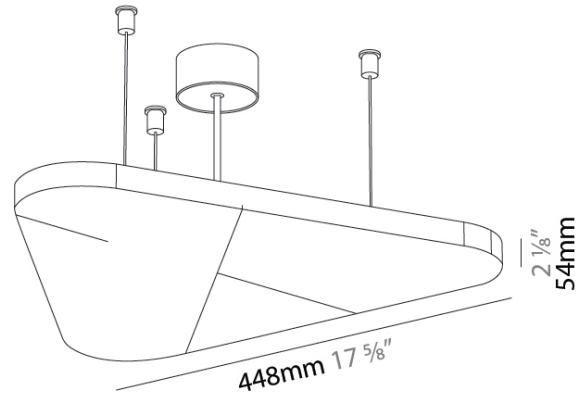

GENERAL

Series: Victory Acoustic Light Panel
Partner: Prolicht
Division: Architectural
Installation: Suspension
Product Type: Acoustic
Mounting Location: Ceiling
Light Distribution: Indirect

PHYSICAL

Shape: Abstract
Length (mm): 496
Length (in): 19 1/2
Width (mm): 448
Width (in): 17 5/8
Height (mm): 54
Height (in): 2 1/8
Fixture Finish: SSR / BKV / CWI / CRY / HAB / UFT / ITA / RUA / FTG / MYG / LOD / PUS / FRO / FUP / KIA / POP / BLS / SPG / MEY / GOH / CHC / COM / ABZ / JAG / OBR / MOS / ROR
Acoustic Finish: SFW / CYW / SEE / SYN / MTS / PMB / TTN / CYB / STO / DPE / BES / SHB / ARE / ANE / VRD / CRF
Fixture Material: Aluminum
Primary Material: Acoustic
Cable Details: 2000mm / 78 3/4" or 6000mm / 236 1/4" Transparent Cable

ELECTRICAL

Lamp Type: LED (Zhaga Standard)
Input Wattage (W): 10
Total Output Wattage (W): 9.1
Dimming: Non-Dimmable
Driver Included: Yes
Driver Location: Integrated
Driver Type: Constant Current - Universal
Driver Class: Class 2
Input Voltage (V): 120 - 277

LED

Color Temperature (°K): 2700 / 3000 / 3500 / 4000
Max. Delivered Lumen (lm): 701 / 708 / 730 / 751
Nominal Lumen (lm): 855 / 864 / 890 / 916
CRI: >90 CRI
Lamp Life (hrs): 50000

RATINGS AND CERTIFICATIONS

Certified By: CSA Certified to UL and CSA Standards
IP rating: IP20