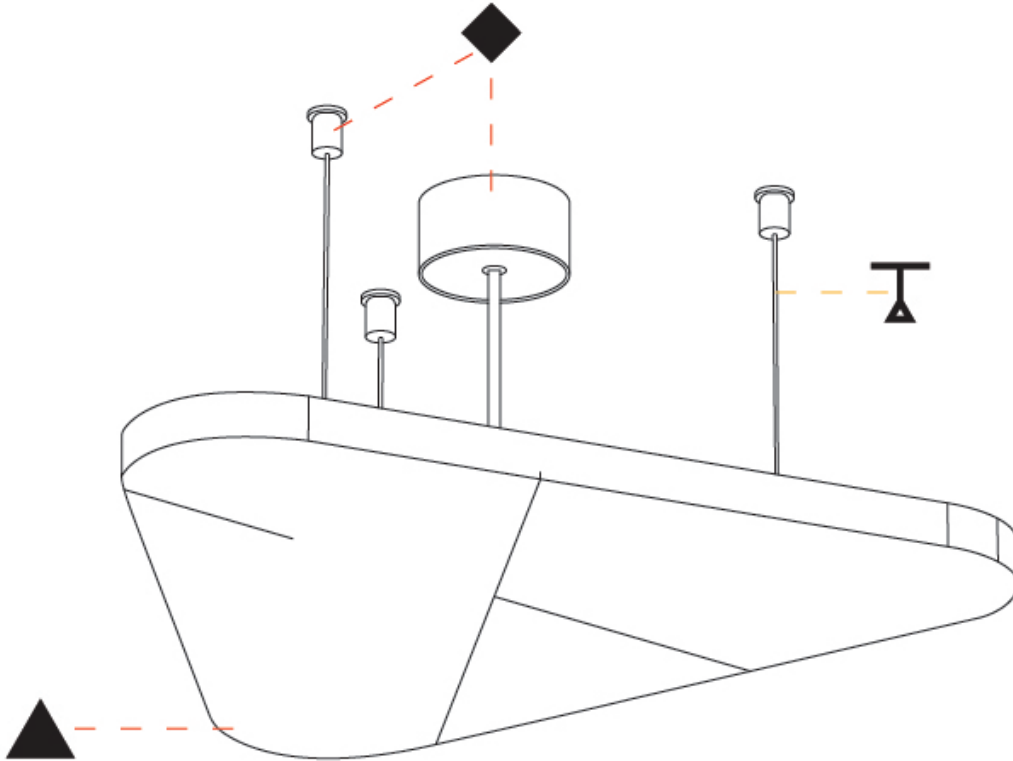

VICTORY ACOUSTIC LIGHT PANEL SUSPENSION

A300747-

PROJECT	_____
TYPE	_____
SPECIFIER	_____
QUANTITY	_____
DATE	_____

A