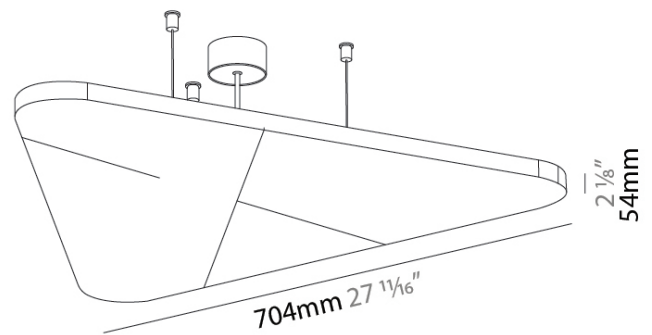

GENERAL

Series: Victory Acoustic Light Panel
Partner: Prolicht
Division: Architectural
Installation: Suspension
Product Type: Acoustic
Mounting Location: Ceiling
Light Distribution: Indirect

PHYSICAL

Shape: Abstract
Length (mm): 792
Length (in): 31 ³/₁₆
Width (mm): 704
Width (in): 27 ¹¹/₁₆
Height (mm): 54
Height (in): 2 ¹/₈

Fixture Finish: SSR / BKV / CWI / CRY / HAB / UFT / ITA / RUA / FTG / MYG / LOD / PUS / FRO / FUP / KIA / POP / BLS / SPG / MEY / GOH / CHC / COM / ABZ / JAG / OBR / MOS / ROR

Acoustic Finish: SFW / CYW / SEE / SYN / MTS / PMB / TTN / CYB / STO / DPE / BES / SHB / ARE / ANE / VRD / CRF

Fixture Material: Aluminum

Primary Material: Acoustic

Cable Details: 2000mm / 78 3/4" or 6000mm / 236 1/4" Transparent Cable

ELECTRICAL

Lamp Type: LED (Zhaga Standard)
Input Wattage (W): 10
Total Output Wattage (W): 9.1
Dimming: Non-Dimmable
Driver Included: Yes
Driver Location: Integrated
Driver Type: Constant Current - Universal
Driver Class: Class 2
Input Voltage (V): 120 - 277

LED

Color Temperature (°K): 2700 / 3000 / 3500 / 4000

Max. Delivered Lumen (lm): 701 / 708 / 730 / 751

Nominal Lumen (lm): 855 / 864 / 890 / 916

CRI: >90 CRI

Lamp Life (hrs): 50000

RATINGS AND CERTIFICATIONS

Certified By: CSA Certified to UL and CSA Standards

IP rating: IP20