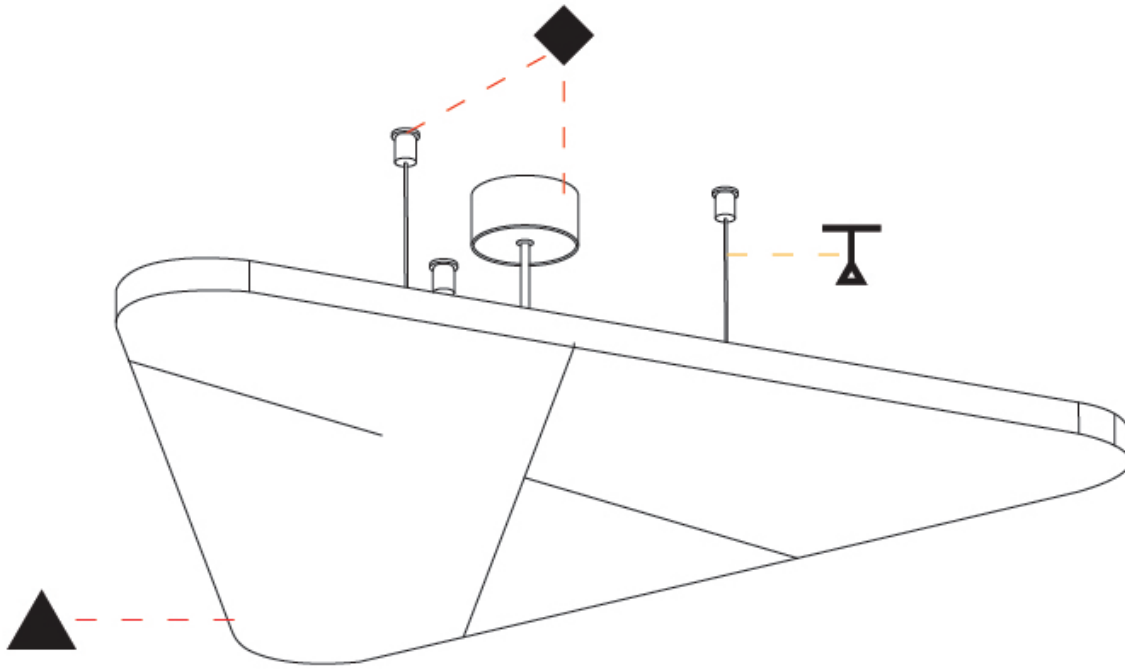

VICTORY ACOUSTIC LIGHT PANEL SUSPENSION

A300748-

PROJECT

TYPE

SPECIFIER

QUANTITY

DATE

A