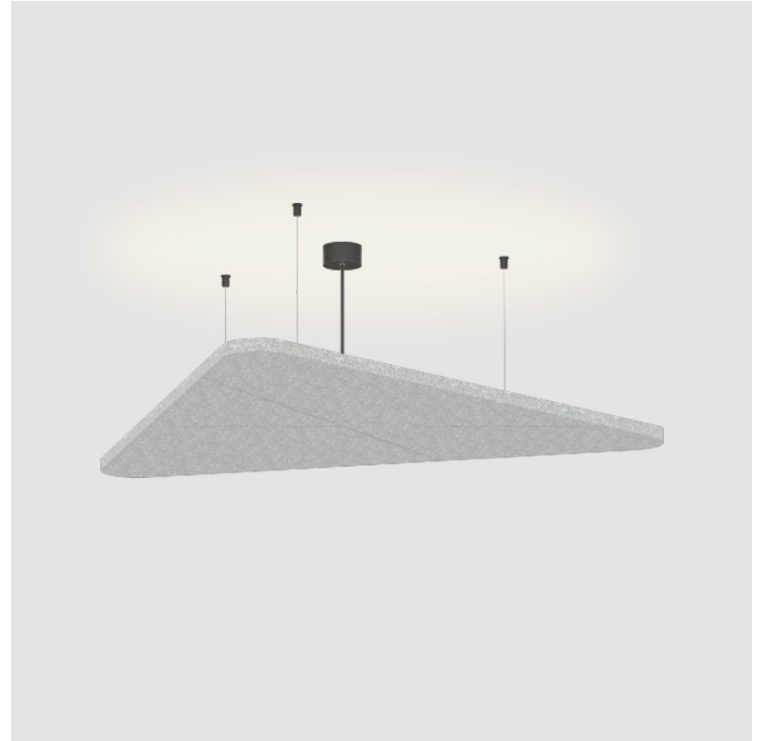

GENERAL

Series: Victory Acoustic Light Panel
Partner: Prolicht
Division: Architectural
Installation: Suspension
Product Type: Acoustic
Mounting Location: Ceiling
Light Distribution: Indirect

PHYSICAL

Shape: Abstract
Length (mm): 792
Length (in): 31 ³/₁₆
Width (mm): 704
Width (in): 27 ¹¹/₁₆
Height (mm): 54
Height (in): 2 ¹/₈

Fixture Finish: SSR / BKV / CWI / CRY / HAB / UFT / ITA / RUA / FTG / MYG / LOD / PUS / FRO / FUP / KIA / POP / BLS / SPG / MEY / GOH / CHC / COM / ABZ / JAG / OBR / MOS / ROR

Acoustic Finish: SFW / CYW / SEE / SYN / MTS / PMB / TTN / CYB / STO / DPE / BES / SHB / ARE / ANE / VRD / CRF

Fixture Material: Aluminum

Primary Material: Acoustic

Cable Details: 2000mm / 78 3/4" or 6000mm / 236 1/4" Transparent Cable

ELECTRICAL

Lamp Type: LED (Zhaga Standard)
Input Wattage (W): 10
Total Output Wattage (W): 9.1
Dimming: Non-Dimmable
Driver Included: Yes
Driver Location: Integrated
Driver Type: Constant Current - Universal
Driver Class: Class 2
Input Voltage (V): 120 - 277

LED

Color Temperature (°K): 2700 / 3000 / 3500 / 4000

Max. Delivered Lumen (lm): 701 / 708 / 730 / 751

Nominal Lumen (lm): 855 / 864 / 890 / 916

CRI: >90 CRI

Lamp Life (hrs): 50000

RATINGS AND CERTIFICATIONS

Certified By: CSA Certified to UL and CSA Standards

IP rating: IP20