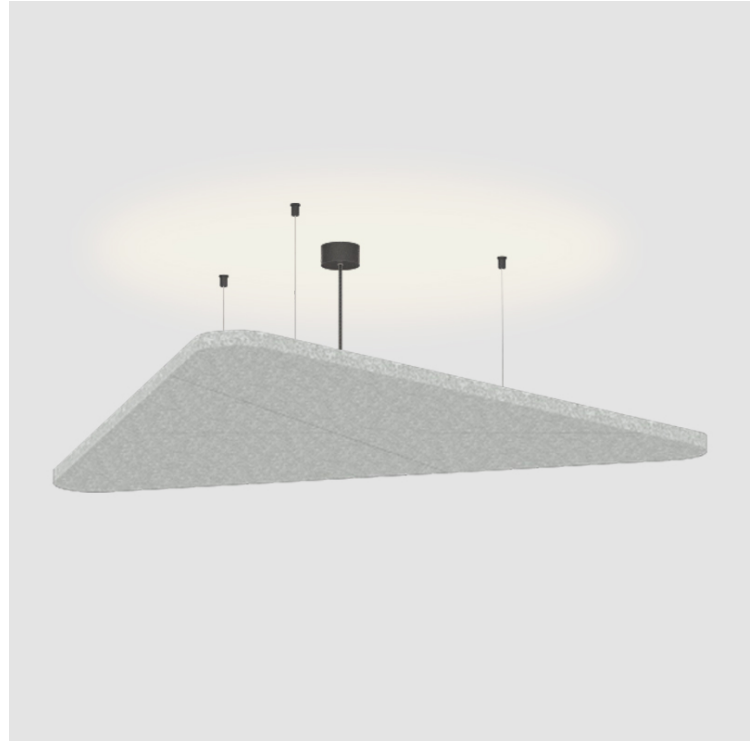

GENERAL

Series: Victory Acoustic Light Panel
Partner: Prolicht
Division: Architectural
Installation: Suspension
Product Type: Acoustic
Mounting Location: Ceiling
Light Distribution: Indirect

PHYSICAL

Shape: Abstract
Length (mm): 1092
Length (in): 43
Width (mm): 964
Width (in): 37 15/16
Height (mm): 54
Height (in): 2 1/8
Fixture Finish: SSR / BKV / CWI / CRY / HAB / UFT / ITA / RUA / FTG / MYG / LOD / PUS / FRO / FUP / KIA / POP / BLS / SPG / MEY / GOH / CHC / COM / ABZ / JAG / OBR / MOS / ROR
Acoustic Finish: SFW / CYW / SEE / SYN / MTS / PMB / TTN / CYB / STO / DPE / BES / SHB / ARE / ANE / VRD / CRF
Fixture Material: Aluminum
Primary Material: Acoustic
Cable Details: 2000mm / 78 3/4" or 6000mm / 236 1/4" Transparent Cable

ELECTRICAL

Lamp Type: LED (Zhaga Standard)
Input Wattage (W): 23.8
Total Output Wattage (W): 21.8
Dimming: Non-Dimmable
Driver Included: Yes
Driver Location: Integrated
Driver Type: Constant Current - Universal
Driver Class: Class 2
Input Voltage (V): 120 - 277

LED

Color Temperature (°K): 2700 / 3000 / 3500 / 4000
Max. Delivered Lumen (lm): 1753 / 1771 / 1824 / 1877
Nominal Lumen (lm): 1753 / 2225 / 2160 / 2290
CRI: >90 CRI
Lamp Life (hrs): 50000

RATINGS AND CERTIFICATIONS

Certified By: CSA Certified to UL and CSA Standards
IP rating: IP20