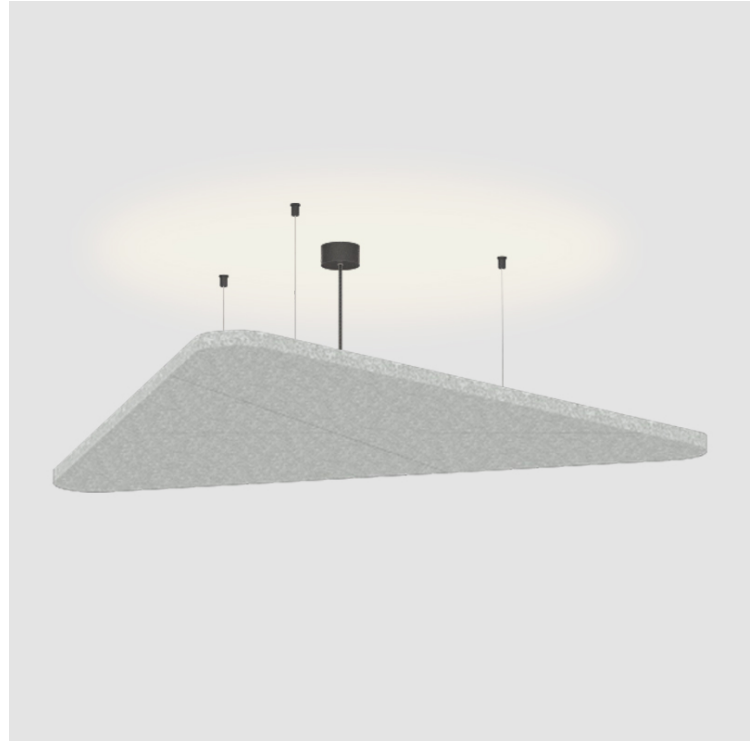

#### PHYSICAL

Shape: Abstract
Length (mm): 1092
Length (in): 43
Width (mm): 964
Width (in): 37 15/16
Height (mm): 54
Height (in): 2 1/8
Fixture Finish: SSR / BKV / CWI / CRY / HAB / UFT / ITA / RUA / FTG / MYG / LOD / PUS / FRO / FUP / KIA / POP / BLS / SPG / MEY / GOH / CHC / COM / ABZ / JAG / OBR / MOS / ROR
Acoustic Finish: SFW / CYW / SEE / SYN / MTS / PMB / TTN / CYB / STO / DPE / BES / SHB / ARE / ANE / VRD / CRF
Fixture Material: Aluminum
Primary Material: Acoustic
Cable Details: 2000mm / 78 3/4" or 6000mm / 236 1/4" Transparent Cable