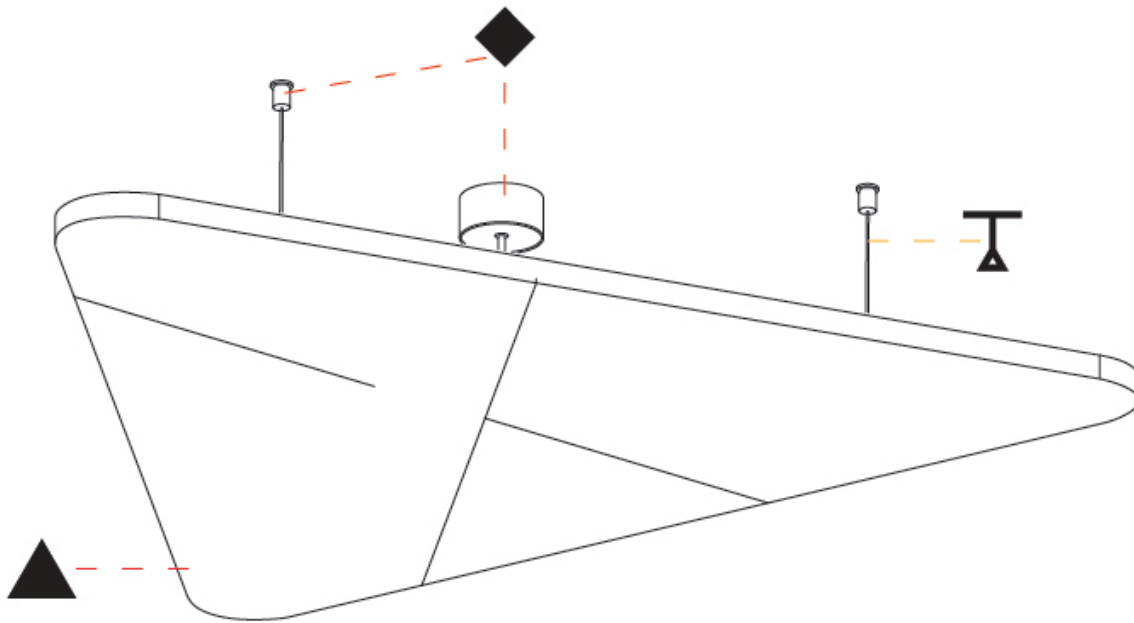

VICTORY ACOUSTIC LIGHT PANEL SUSPENSION

A300749-

PROJECT	_____
TYPE	_____
SPECIFIER	_____
QUANTITY	_____
DATE	_____

A