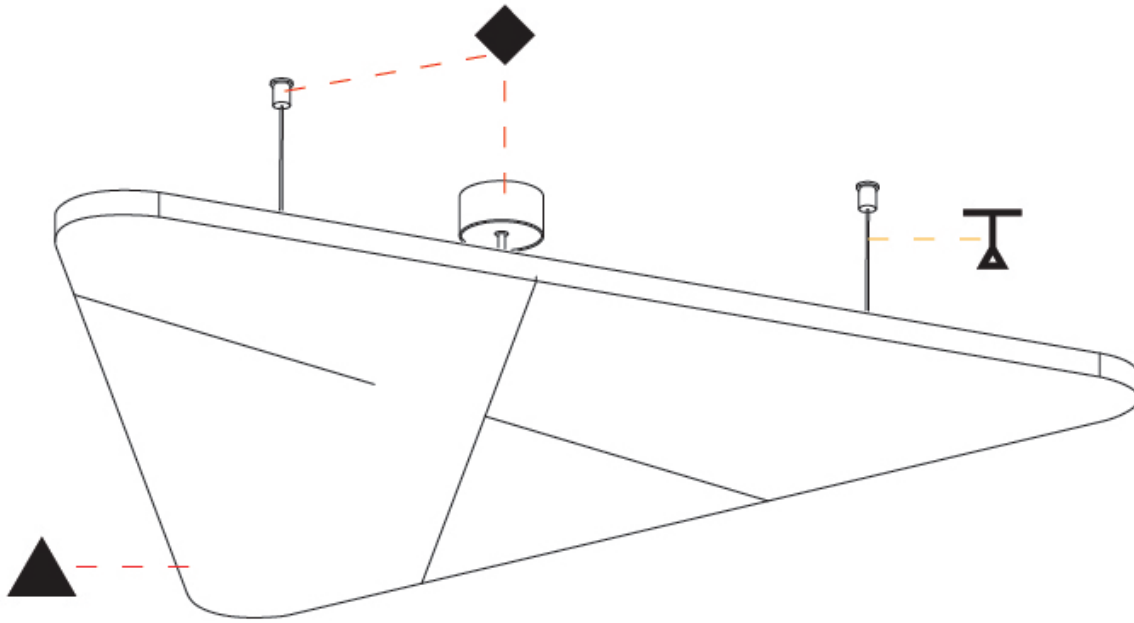

VICTORY ACOUSTIC LIGHT PANEL SUSPENSION

A300749-

PROJECT	_____
TYPE	_____
SPECIFIER	_____
QUANTITY	_____
DATE	_____

A