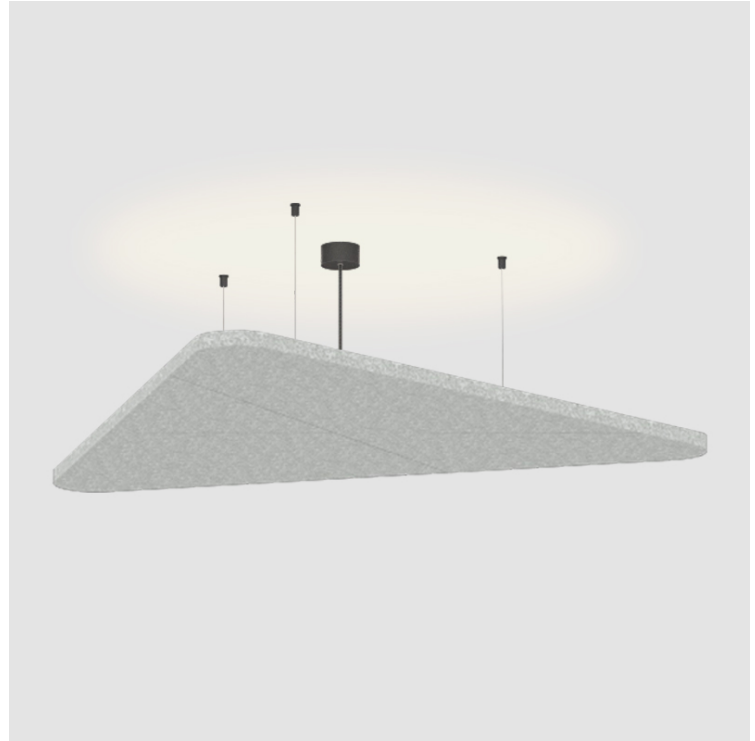

GENERAL

Series: Victory Acoustic Light Panel
Brand: Prolicht
Division: Architectural
Mounting Type: Suspension
Mounting Location: Ceiling
Subcategory: Acoustic

PHYSICAL

Shape: Abstract
Length (mm): 1092
Length (in): 43
Width (mm): 964
Width (in): 37 15/16
Height (mm): 54
Height (in): 2 1/8
Light Distribution: Indirect
Fixture Finish: [SSR / BKV / CWI / CRY / HAB / UFT / ITA / RUA / FTG / MYG / LOD / PUS / FRO / FUP / KIA / POP / BLS / SPG / MEY / GOH / GUM / CHC / COM / ABZ / JAG / OBR / MOS / ROR](#)
Accent Finish: [ANC / ASH / BNA / BTC / BZE / CEL / EGG / EVG / FOG / FOS / FST / FUA / IRI / IRO / KHA / LIC / LIM / MER / MSN / MUS / ONX / PEA / PLU / POL / PPY / RAY / ROY / RST / STE / SWD / TAN / TAU](#)
Fixture Material: Aluminum
Cable Details: [2 000mm / 78 3/4" or 6 000mm / 236 1/4" Transparent Cable](#)

ELECTRICAL

Lamp Type: LED (Zhaga Standard)
Input Wattage (W): 23.8
Total Output Wattage (W): 21.8
[Dimming: Non-Dimmable](#)
Driver Included: Yes
Driver Location: Integrated
Driver Type: Constant Current - Universal
Driver Class: Class 2
Input Voltage (V): 120 - 277

LED

Color Temperature (°K): [2700 / 3000 / 3500 / 4000](#)
Max. Delivered Lumen (lm): [1753 / 1771 / 1824 / 1877](#)
Nominal Lumen (lm): [1753 / 2225 / 2160 / 2290](#)
CRI: >90 CRI
Lamp Life (hrs): 50000

RATINGS AND CERTIFICATIONS

Certified By: CSA Certified to UL and CSA Standards
IP rating: IP20