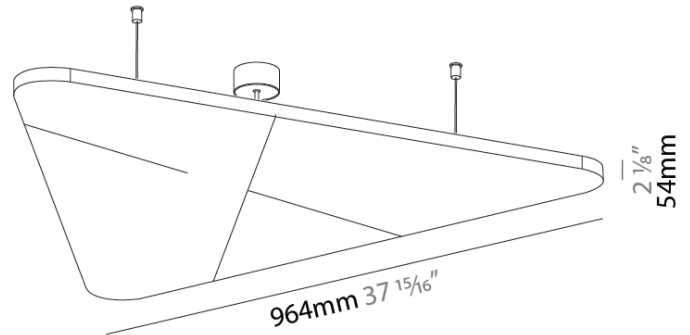

#### PHYSICAL

Shape: Abstract
Length (mm): 1092
Length (in): 43
Width (mm): 964
Width (in): 37 15/16
Height (mm): 54
Height (in): 2 1/8
Fixture Finish: SSR / BKV / CWI / CRY / HAB / UFT / ITA / RUA / FTG / MYG / LOD / PUS / FRO / FUP / KIA / POP / BLS / SPG / MEY / GOH / CHC / COM / ABZ / JAG / OBR / MOS / ROR
Acoustic Finish: SFW / CYW / SEE / SYN / MTS / PMB / TTN / CYB / STO / DPE / BES / SHB / ARE / ANE / VRD / CRF
Fixture Material: Aluminum
Primary Material: Acoustic
Cable Details: 2000mm / 78 3/4" or 6000mm / 236 1/4" Transparent Cable