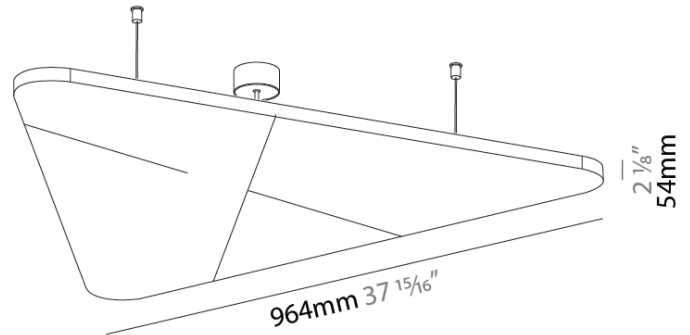

GENERAL

Series: Victory Acoustic Light Panel
Partner: Prolicht
Division: Architectural
Installation: Suspension
Product Type: Acoustic
Mounting Location: Ceiling
Light Distribution: Indirect

PHYSICAL

Shape: Abstract
Length (mm): 1092
Length (in): 43
Width (mm): 964
Width (in): 37 15/16
Height (mm): 54
Height (in): 2 1/8
Fixture Finish: SSR / BKV / CWI / CRY / HAB / UFT / ITA / RUA / FTG / MYG / LOD / PUS / FRO / FUP / KIA / POP / BLS / SPG / MEY / GOH / CHC / COM / ABZ / JAG / OBR / MOS / ROR
Acoustic Finish: SFW / CYW / SEE / SYN / MTS / PMB / TTN / CYB / STO / DPE / BES / SHB / ARE / ANE / VRD / CRF
Fixture Material: Aluminum
Primary Material: Acoustic
Cable Details: 2000mm / 78 3/4" or 6000mm / 236 1/4" Transparent Cable

ELECTRICAL

Lamp Type: LED (Zhaga Standard)
Input Wattage (W): 23.8
Total Output Wattage (W): 21.8
Dimming: Non-Dimmable
Driver Included: Yes
Driver Location: Integrated
Driver Type: Constant Current - Universal
Driver Class: Class 2
Input Voltage (V): 120 - 277

LED

Color Temperature (°K): 2700 / 3000 / 3500 / 4000
Max. Delivered Lumen (lm): 1753 / 1771 / 1824 / 1877
Nominal Lumen (lm): 1753 / 2225 / 2160 / 2290
CRI: >90 CRI
Lamp Life (hrs): 50000

RATINGS AND CERTIFICATIONS

Certified By: CSA Certified to UL and CSA Standards
IP rating: IP20