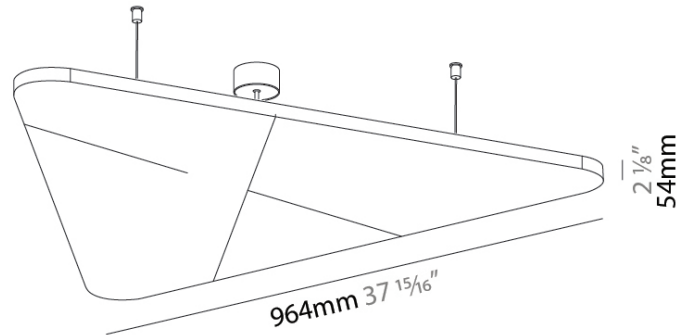

GENERAL

Series: Victory Acoustic Light Panel
Brand: Prolicht
Division: Architectural
Mounting Type: Suspension
Mounting Location: Ceiling
Subcategory: Acoustic

PHYSICAL

Shape: Abstract
Length (mm): 1092
Length (in): 43
Width (mm): 964
Width (in): 37 15/16
Height (mm): 54
Height (in): 2 1/8
Light Distribution: Indirect
Fixture Finish: [SSR / BKV / CWI / CRY / HAB / UFT / ITA / RUA / FTG / MYG / LOD / PUS / FRO / FUP / KIA / POP / BLS / SPG / MEY / GOH / GUM / CHC / COM / ABZ / JAG / OBR / MOS / ROR](#)
Accent Finish: [ANC / ASH / BNA / BTC / BZE / CEL / EGG / EVG / FOG / FOS / FST / FUA / IRI / IRO / KHA / LIC / LIM / MER / MSN / MUS / ONX / PEA / PLU / POL / PPY / RAY / ROY / RST / STE / SWD / TAN / TAU](#)
Fixture Material: Aluminum
Cable Details: [2 000mm / 78 3/4" or 6 000mm / 236 1/4" Transparent Cable](#)

ELECTRICAL

Lamp Type: LED (Zhaga Standard)
Input Wattage (W): 23.8
Total Output Wattage (W): 21.8
[Dimming: Non-Dimmable](#)
Driver Included: Yes
Driver Location: Integrated
Driver Type: Constant Current - Universal
Driver Class: Class 2
Input Voltage (V): 120 - 277

LED

Color Temperature (°K): [2700 / 3000 / 3500 / 4000](#)
Max. Delivered Lumen (lm): [1753 / 1771 / 1824 / 1877](#)
Nominal Lumen (lm): [1753 / 2225 / 2160 / 2290](#)
CRI: >90 CRI
Lamp Life (hrs): 50000

RATINGS AND CERTIFICATIONS

Certified By: CSA Certified to UL and CSA Standards
IP rating: IP20