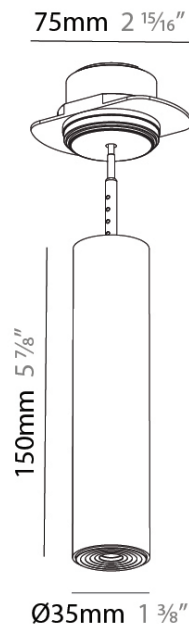

GENERAL

Series: Studio Collection
Subseries: Studio Collection 1
Partner: Prolicht
Division: Architectural
Installation: Suspension
Product Type: Pendant
Mounting Location: Ceiling
Light Distribution: Direct

PHYSICAL

Shape: Cylinder
Diameter (mm): 35
Diameter (in): 1 3/8
Height (mm): 150
Depth (mm): 45
Height (in): 5 7/8
Depth (in): 1 3/4
Weight (kg): 0.38
Fixture Finish: SSR / BKV / CWI / CRY / HAB / UFT / ITA / RUA / FTG / MYG / LOD / PUS / FRO / FUP / KIA / POP / BLS / SPG / MEY / GOH / CHC / COM / ABZ / JAG / OBR / MOS / ROR
Accent Finish: ALU / PBR
Fixture Material: Extruded Aluminum
Cut-out Measurements: 45mm/1 3/4" Diameter

ELECTRICAL

Lamp Type: LED (Zhaga Standard)
Input Wattage (W): 6
Total Output Wattage (W): 5.4
Dimming: Tri-Mode (Non-Dimming and Phase Dimming (120Vac only) and 0-10V Dimming)
Driver Included: No
Driver Location: Remote
Driver Type: Constant Current - Universal
Driver Class: Class 2
Housing: ENCP3
Input Voltage (V): 120 - 277
Constant Current (MA): 500

LED

Color Temperature (°K): 2700 / 3000 / 3500 / 4000
Max. Delivered Lumen (lm): 310 / 328 / 347 / 356
Nominal Lumen (lm): 460 / 487 / 514 / 528
CRI: >90 CRI
Lamp Life (hrs): 50000

OPTICAL

Beam Angle: 32 / 58

RATINGS AND CERTIFICATIONS

Certified By: CSA Certified to UL and CSA Standards
IP rating: IP40

PROJECT
TYPE
SPECIFIER
QUANTITY
DATE