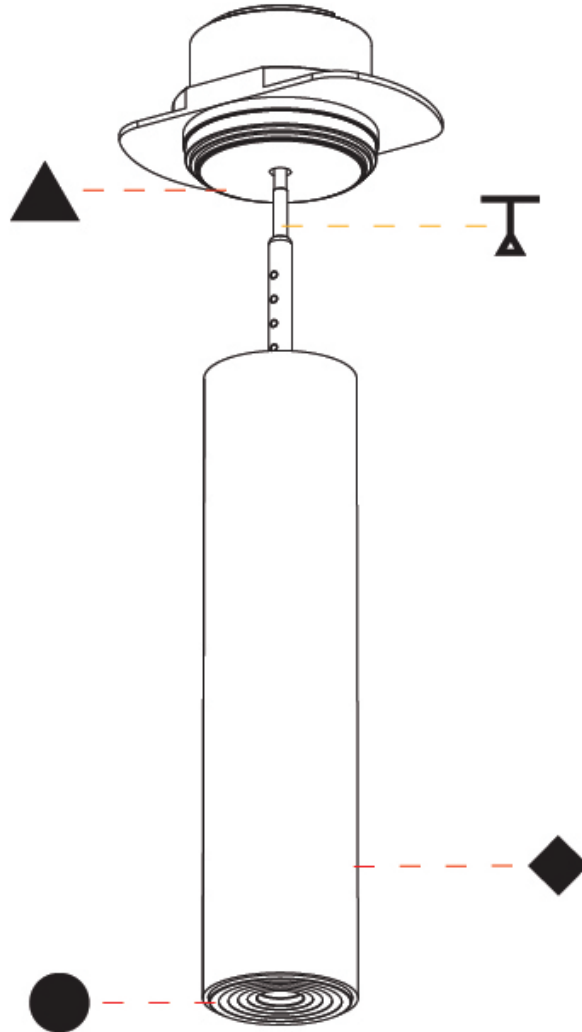

STUDIO COLLECTION 1 SUSPENSION

A300800-

PROJECT	_____
TYPE	_____
SPECIFIER	_____
QUANTITY	_____
DATE	_____

A