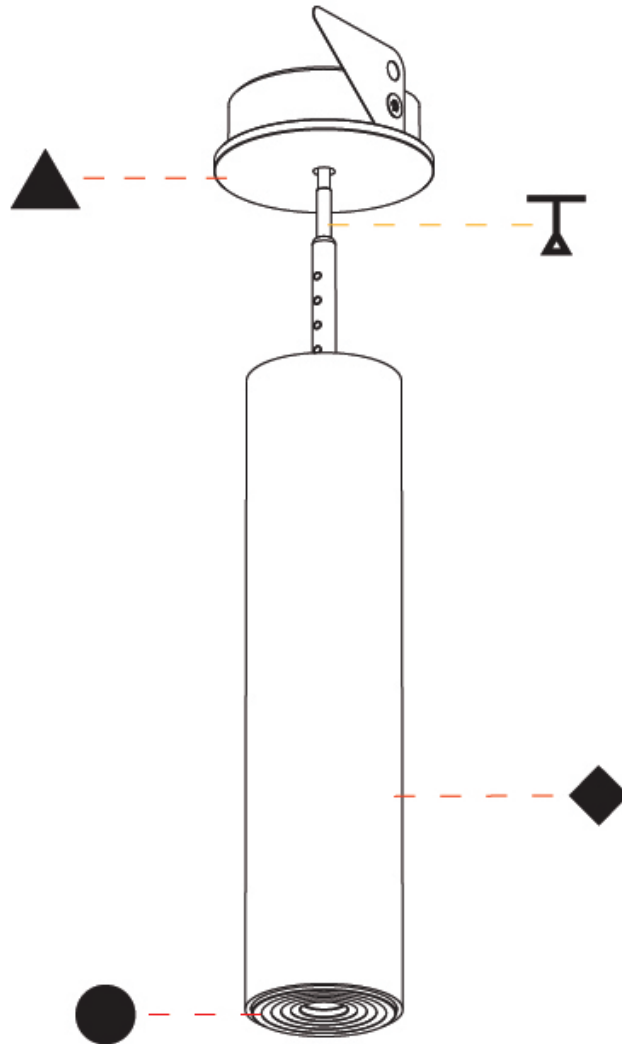

STUDIO COLLECTION 1 SUSPENSION

A300801-

PROJECT _____

TYPE _____

SPECIFIER _____

QUANTITY _____

DATE _____

A