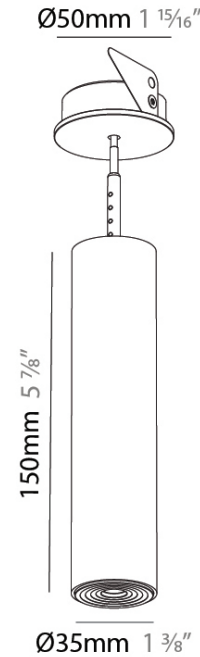

GENERAL

Series: Studio Collection
Subseries: Studio Collection 1
Partner: Prolicht
Division: Architectural
Installation: Suspension
Product Type: Pendant
Mounting Location: Ceiling
Light Distribution: Direct

PHYSICAL

Shape: Cylinder
Diameter (mm): 35
Diameter (in): 1 3/8
Height (mm): 150
Depth (mm): 45
Height (in): 5 7/8
Depth (in): 1 3/4
Weight (kg): 0.38
Fixture Finish: SSR / BKV / CWI / CRY / HAB / UFT / ITA / RUA / FTG / MYG / LOD / PUS / FRO / FUP / KIA / POP / BLS / SPG / MEY / GOH / CHC / COM / ABZ / JAG / OBR / MOS / ROR
Accent Finish: ALU / PBR
Fixture Material: Extruded Aluminum
Cut-out Measurements: 45mm/1 3/4" Diameter

ELECTRICAL

Lamp Type: LED (Zhaga Standard)
Input Wattage (W): 6
Total Output Wattage (W): 5.4
Dimming: Tri-Mode (Non-Dimming and Phase Dimming (120Vac only) and 0-10V Dimming)
Driver Included: No
Driver Location: Remote
Driver Type: Constant Current - Universal
Driver Class: Class 2
Housing: ENCP3
Input Voltage (V): 120 - 277
Constant Current (MA): 500

LED

Color Temperature (°K): 2700 / 3000 / 3500 / 4000
Max. Delivered Lumen (lm): 310 / 328 / 347 / 356
Nominal Lumen (lm): 460 / 487 / 514 / 528
CRI: >90 CRI
Lamp Life (hrs): 50000

OPTICAL

Beam Angle: 32 / 58

RATINGS AND CERTIFICATIONS

Certified By: CSA Certified to UL and CSA Standards
IP rating: IP40

PROJECT
TYPE
SPECIFIER
QUANTITY
DATE