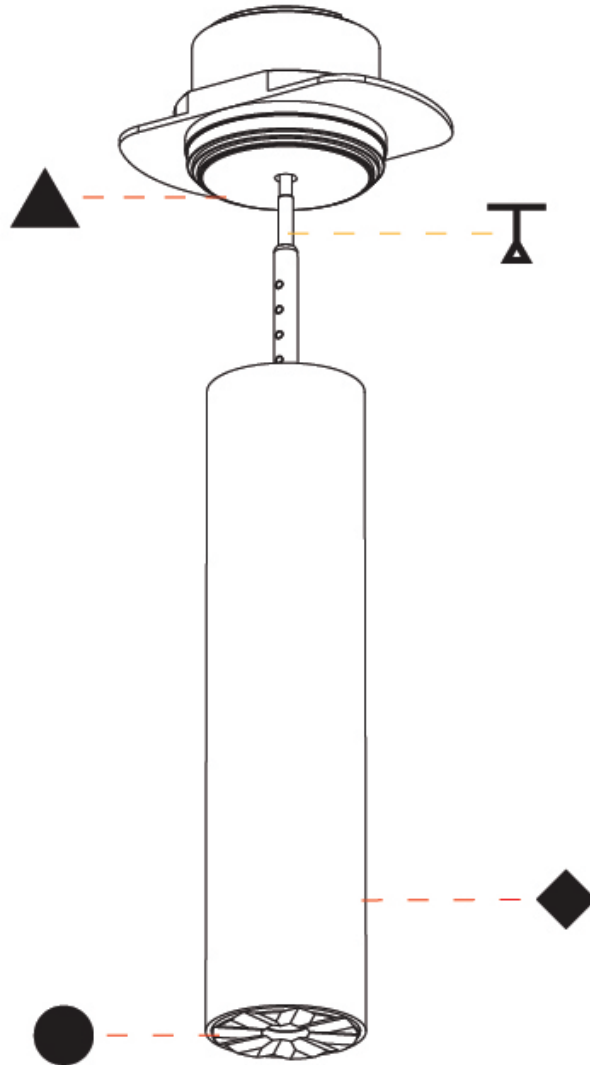

STUDIO COLLECTION 2 SUSPENSION

A300803-

PROJECT	_____
TYPE	_____
SPECIFIER	_____
QUANTITY	_____
DATE	_____

A