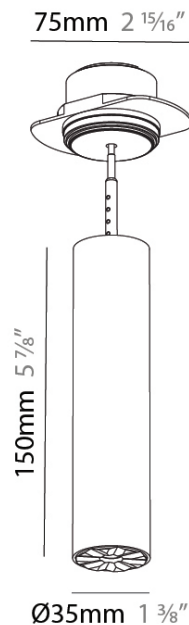

GENERAL

Series: Studio Collection
Subseries: Studio Collection 2
Partner: Prolicht
Division: Architectural
Installation: Suspension
Product Type: Pendant
Mounting Location: Ceiling
Light Distribution: Direct

PHYSICAL

Shape: Cylinder
Diameter (mm): 35
Diameter (in): 1 3/8"
Height (mm): 150
Height (in): 5 7/8"
Weight (kg): 0.38
Fixture Finish: SSR / BKV / CWI / CRY / HAB / UFT / ITA / RUA / FTG / MYG / LOD / PUS / FRO / FUP / KIA / POP / BLS / SPG / MEY / GOH / CHC / COM / ABZ / JAG / OBR / MOS / ROR
Accent Finish: ALU / PBR
Fixture Material: Extruded Aluminum
Cut-out Measurements: 45mm/1 3/4" Diameter

ELECTRICAL

Lamp Type: LED (Zhaga Standard)
Input Wattage (W): 6
Total Output Wattage (W): 5.4
Dimming: Tri-Mode (Non-Dimming and Phase Dimming (120Vac only) and 0-10V Dimming)
Driver Included: No
Driver Location: Remote
Driver Type: Constant Current - Universal
Driver Class: Class 2
Housing: ENCP3
Input Voltage (V): 120 - 277
Constant Current (MA): 500

LED

Color Temperature (°K): 2700 / 3000 / 3500 / 4000
Max. Delivered Lumen (lm): 310 / 328 / 347 / 356
Nominal Lumen (lm): 460 / 487 / 514 / 528
CRI: >90 CRI
Lamp Life (hrs): 50000

OPTICAL

Beam Angle: 32 / 58

RATINGS AND CERTIFICATIONS

Certified By: CSA Certified to UL and CSA Standards
IP rating: IP40