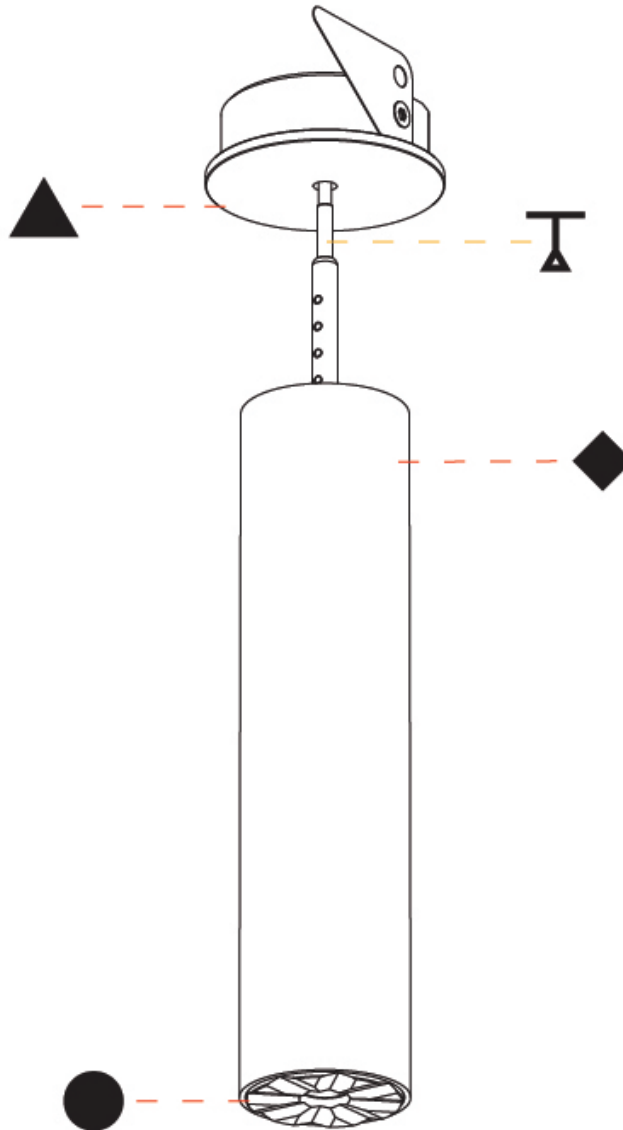

STUDIO COLLECTION 2 SUSPENSION

A300804-

PROJECT	_____
TYPE	_____
SPECIFIER	_____
QUANTITY	_____
DATE	_____

A