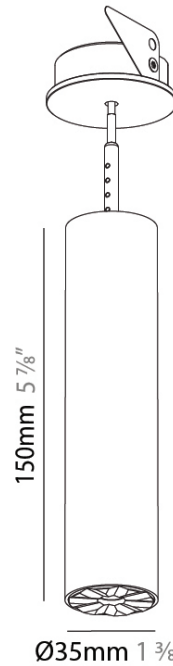

Ø50mm 1 15/16"