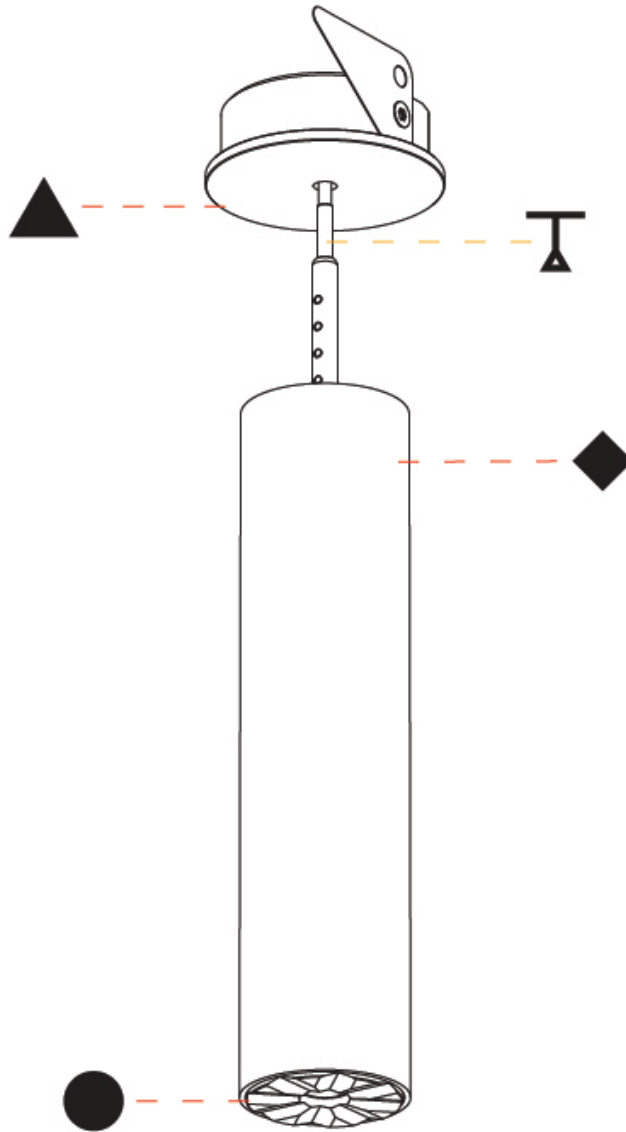

STUDIO COLLECTION 2 SUSPENSION

A300804-

PROJECT	_____
TYPE	_____
SPECIFIER	_____
QUANTITY	_____
DATE	_____

A