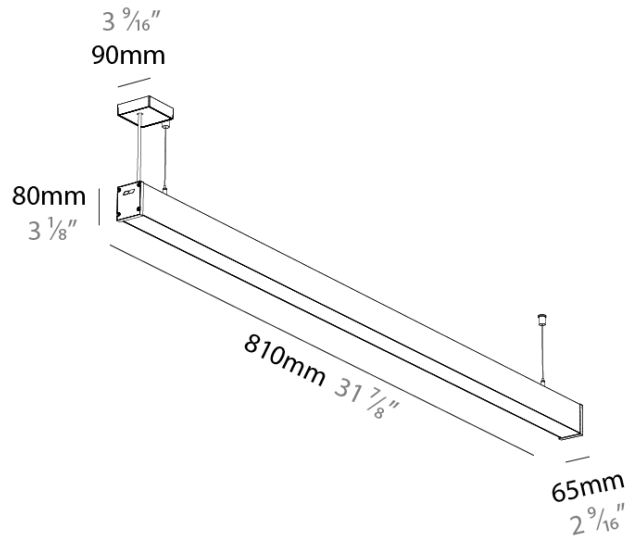

GENERAL

Series: Slider Straight IP54
Partner: Prolicht
Division: Architectural
Installation: Suspension
Product Type: Linear Profiles
Mounting Location: Ceiling
Light Distribution: Direct

PHYSICAL

Shape: Rectangle
Length (mm): 810
Length (in): 31 7/8
Width (mm): 65
Width (in): 2 9/16
Height (mm): 80
Height (in): 3 1/8
Weight (kg): 2.200
Diffuser: Diffuser - Opal, Micro-prism, Clear Micro-prism, Glare Control, Wallwasher Right, Wallwasher Left, Wallwash Double Asymmetric
Fixture Finish: SSR / BKV / CWI / CRY / HAB / UFT / ITA / RUA / FTG / MYG / LOD / PUS / FRO / FUP / KIA / POP / BLS / SPG / MEY / GOH / CHC / COM / ABZ / JAG / OBR / MOS / ROR
Fixture Material: Aluminum Die Cast
Cable Details: 2,000mm/78 3/4" or 6,000mm/236 1/4" Transparent Cable

ELECTRICAL

Lamp Type: LED (Zhaga Standard)
Input Wattage (W): 17
Total Output Wattage (W): 15.4
Dimming: Non-Dimmable
Driver Included: No
Driver Location: Remote
Driver Class: Class 2
Input Voltage (V): 120
Upon Request: DALI Dimming, MATTER Dimming

LED

Color Temperature (°K): 2700 / 3000 / 3500 / 4000
Max. Delivered Lumen (lm): 1769 - 2460
Nominal Lumen (lm): 2730 - 2850
CRI: >90 CRI
Lamp Life (hrs): 50000

RATINGS AND CERTIFICATIONS

Certified By: Certified for North American Standards
IP rating: IP54