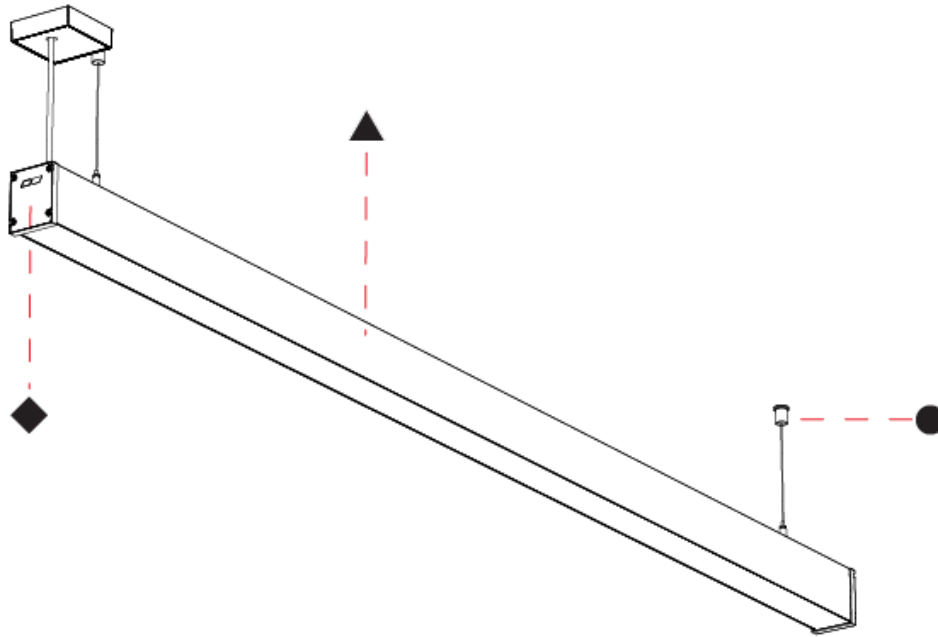

GENERAL

Series: Slider Straight IP54
Partner: Prolicht
Division: Architectural
Installation: Suspension
Product Type: Linear Profiles
Mounting Location: Ceiling
Light Distribution: Direct

PHYSICAL

Shape: Rectangle
Length (mm): 810
Length (in): 31 7/8
Width (mm): 65
Width (in): 2 9/16
Height (mm): 80
Height (in): 3 1/8
Weight (kg): 2.200
Diffuser: Diffuser - Opal , Micro-prism , Clear Micro-prism , Glare Control , Wallwasher Right , Wallwasher Left , Wallwash Double Asymmetric
Fixture Finish: SSR / BKV / CWI / CRY / HAB / UFT / ITA / RUA / FTG / MYG / LOD / PUS / FRO / FUP / KIA / POP / BLS / SPG / MEY / GOH / CHC / COM / ABZ / JAG / OBR / MOS / ROR
Fixture Material: Aluminum Die Cast
Cable Details: 2,000mm/78 3/4" or 6,000mm/236 1/4" Transparent Cable

SLIDER STRAIGHT IP54 SUSPENSION

A300930-

PROJECT _____

TYPE _____

SPECIFIER _____

QUANTITY _____

DATE _____

A