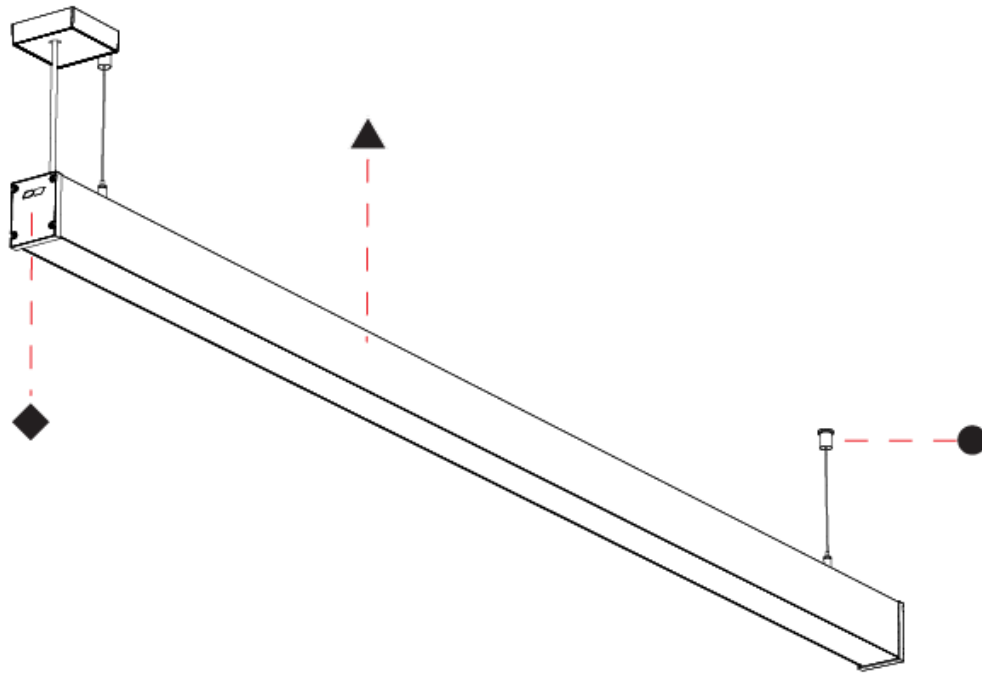

SLIDER STRAIGHT IP54 SUSPENSION

A300931-

PROJECT
TYPE
SPECIFIER
QUANTITY
DATE

A