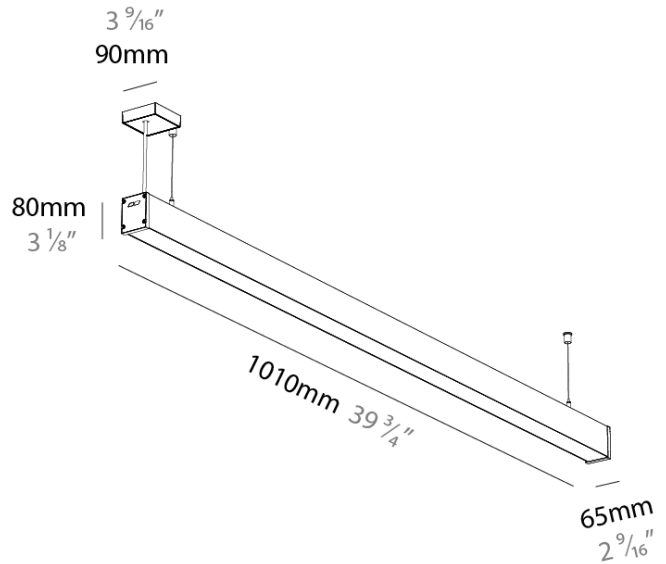

GENERAL

Series: Slider Straight IP54
Partner: Prolicht
Division: Architectural
Installation: Suspension
Product Type: Linear Profiles
Mounting Location: Ceiling
Light Distribution: Direct

PHYSICAL

Shape: Rectangle
Length (mm): 1010
Length (in): 39 ³/₄
Width (mm): 65
Width (in): 2 ⁹/₁₆
Height (mm): 80
Height (in): 3 ¹/₈
Weight (kg): 2.200
Diffuser: Diffuser - Opal, Micro-prism, Clear Micro-prism, Glare Control, Wallwasher Right, Wallwasher Left, Wallwash Double Asymmetric
Fixture Finish: SSR / BKV / CWI / CRY / HAB / UFT / ITA / RUA / FTG / MYG / LOD / PUS / FRO / FUP / KIA / POP / BLS / SPG / MEY / GOH / CHC / COM / ABZ / JAG / OBR / MOS / ROR
Fixture Material: Aluminum Die Cast
Cable Details: 2,000mm/78 3/4" or 6,000mm/236 1/4" Transparent Cable

ELECTRICAL

Lamp Type: LED (Zhaga Standard)
Input Wattage (W): 22
Total Output Wattage (W): 20
Dimming: Non-Dimmable
Driver Included: No
Driver Location: Remote
Driver Class: Class 2
Input Voltage (V): 120
Upon Request: DALI Dimming, MATTER Dimming

LED

Color Temperature (°K): 2700 / 3000 / 3500 / 4000
Max. Delivered Lumen (lm): 2210 - 3072
Nominal Lumen (lm): 3410 - 3560
CRI: >90 CRI
Lamp Life (hrs): 50000

RATINGS AND CERTIFICATIONS

Certified By: Certified for North American Standards
IP rating: IP54