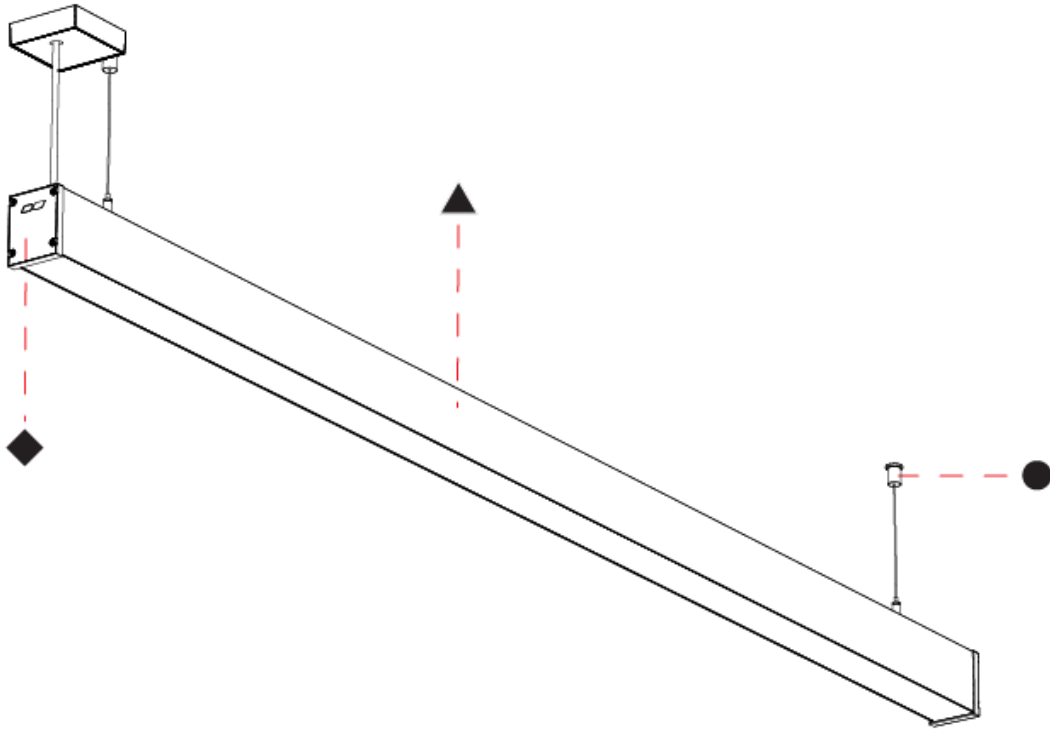

SLIDER STRAIGHT IP54 SUSPENSION

A300933-

PROJECT

TYPE

SPECIFIER

QUANTITY

DATE

A