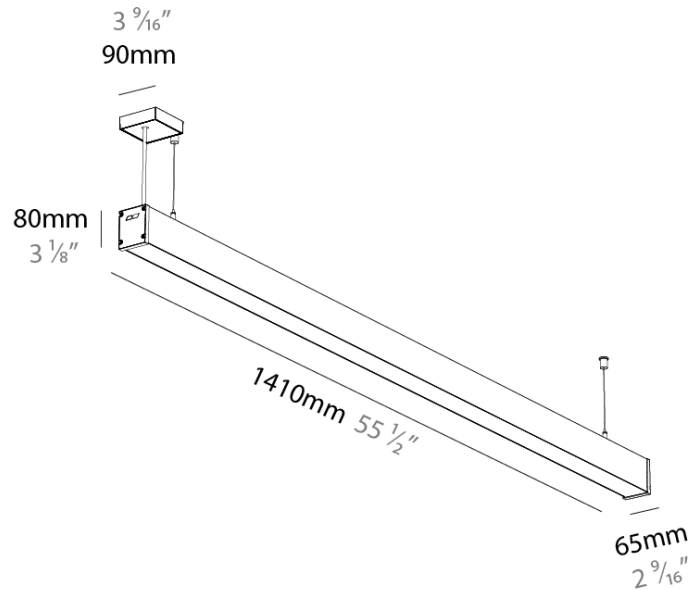

GENERAL

Series: Slider Straight IP54
Partner: Prolicht
Division: Architectural
Installation: Suspension
Product Type: Linear Profiles
Mounting Location: Ceiling
Light Distribution: Direct

PHYSICAL

Shape: Rectangle
Length (mm): 1410
Length (in): 55 1/2
Width (mm): 65
Width (in): 2 9/16
Height (mm): 80
Height (in): 3 1/8
Weight (kg): 2.200
Diffuser: Diffuser - Opal, Micro-prism, Clear Micro-prism, Glare Control, Wallwasher Right, Wallwasher Left, Wallwash Double Asymmetric
Fixture Finish: SSR / BKV / CWI / CRY / HAB / UFT / ITA / RUA / FTG / MYG / LOD / PUS / FRO / FUP / KIA / POP / BLS / SPG / MEY / GOH / CHC / COM / ABZ / JAG / OBR / MOS / ROR
Fixture Material: Aluminum Die Cast
Cable Details: 2,000mm/78 3/4" or 6,000mm/236 1/4" Transparent Cable

ELECTRICAL

Lamp Type: LED (Zhaga Standard)
Input Wattage (W): 30
Total Output Wattage (W): 27.3
Dimming: Non-Dimmable
Driver Included: No
Driver Location: Remote
Driver Class: Class 2
Input Voltage (V): 120
Upon Request: DALI Dimming, MATTER Dimming

LED

Color Temperature (°K): 2700 / 3000 / 3500 / 4000
Max. Delivered Lumen (lm): 3097 - 4306
Nominal Lumen (lm): 4780 - 4900
CRI: >90 CRI
Lamp Life (hrs): 50000

RATINGS AND CERTIFICATIONS

Certified By: Certified for North American Standards
IP rating: IP54