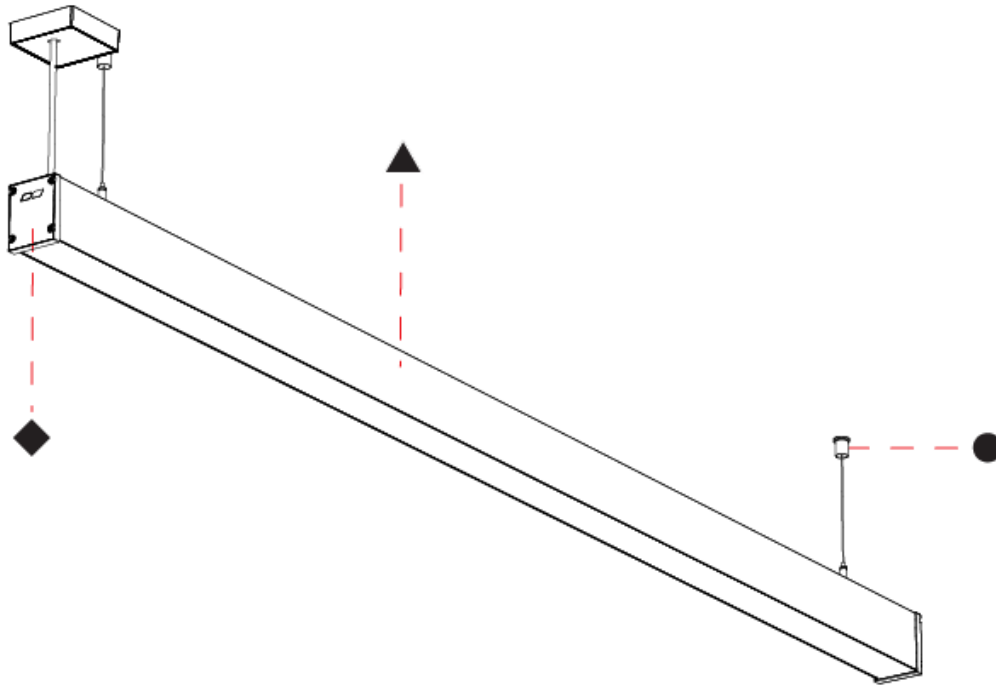

SLIDER STRAIGHT IP54 SUSPENSION

A300934-

PROJECT

TYPE

SPECIFIER

QUANTITY

DATE

A