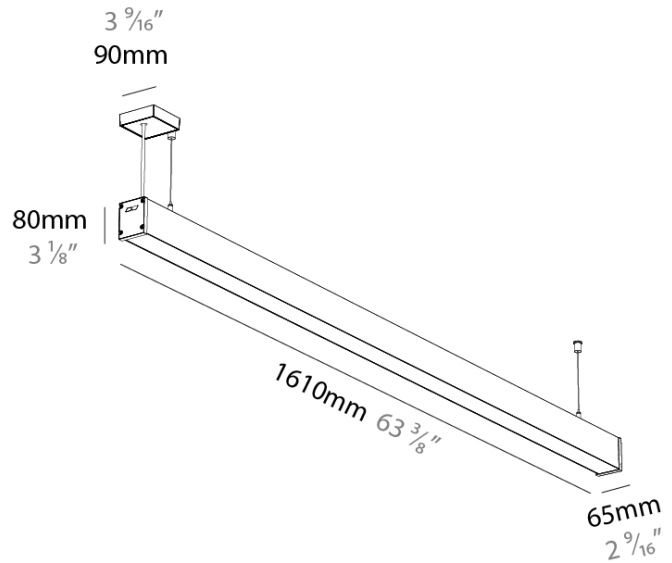

GENERAL

Series: Slider Straight IP54
Partner: Prolicht
Division: Architectural
Installation: Suspension
Product Type: Linear Profiles
Mounting Location: Ceiling
Light Distribution: Direct

PHYSICAL

Shape: Rectangle
Length (mm): 1410
Length (in): 55 1/2
Width (mm): 65
Width (in): 2 9/16
Height (mm): 80
Height (in): 3 1/8
Weight (kg): 2.200
Diffuser: Diffuser - Opal, Micro-prism, Clear Micro-prism, Glare Control, Wallwasher Right, Wallwasher Left, Wallwash Double Asymmetric
Fixture Finish: SSR / BKV / CWI / CRY / HAB / UFT / ITA / RUA / FTG / MYG / LOD / PUS / FRO / FUP / KIA / POP / BLS / SPG / MEY / GOH / CHC / COM / ABZ / JAG / OBR / MOS / ROR
Fixture Material: Aluminum Die Cast
Cable Details: 2,000mm/78 3/4" or 6,000mm/236 1/4" Transparent Cable

ELECTRICAL

Lamp Type: LED (Zhaga Standard)
Input Wattage (W): 34
Total Output Wattage (W): 32.9
Dimming: Non-Dimmable
Driver Included: No
Driver Location: Remote
Driver Class: Class 2
Input Voltage (V): 120
Upon Request: DALI Dimming, MATTER Dimming

LED

Color Temperature (°K): 2700 / 3000 / 3500 / 4000
Max. Delivered Lumen (lm): 3538 - 4919
Nominal Lumen (lm): 5460 - 5700
CRI: >90 CRI
Lamp Life (hrs): 50000

RATINGS AND CERTIFICATIONS

Certified By: Certified for North American Standards
IP rating: IP54