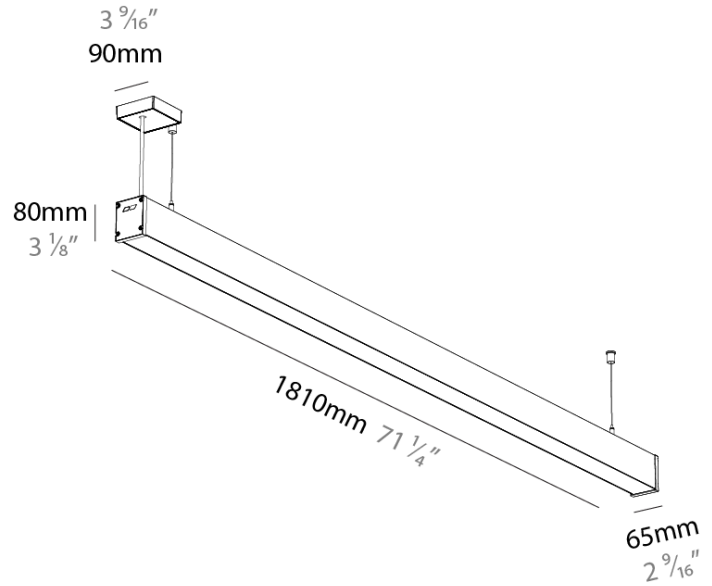

GENERAL

Series: Slider Straight IP54
Partner: Prolicht
Division: Architectural
Installation: Suspension
Product Type: Linear Profiles
Mounting Location: Ceiling
Light Distribution: Direct

PHYSICAL

Shape: Rectangle
Length (mm): 1810
Length (in): 71 1/4
Width (mm): 65
Width (in): 2 9/16
Height (mm): 80
Height (in): 3 1/8
Weight (kg): 2.200
Diffuser: Diffuser - Opal, Micro-prism, Clear Micro-prism, Glare Control, Wallwasher Right, Wallwasher Left, Wallwash Double Asymmetric
Fixture Finish: SSR / BKV / CWI / CRY / HAB / UFT / ITA / RUA / FTG / MYG / LOD / PUS / FRO / FUP / KIA / POP / BLS / SPG / MEY / GOH / CHC / COM / ABZ / JAG / OBR / MOS / ROR
Fixture Material: Aluminum Die Cast
Cable Details: 2,000mm/78 3/4" or 6,000mm/236 1/4" Transparent Cable

ELECTRICAL

Lamp Type: LED (Zhaga Standard)
Input Wattage (W): 39
Total Output Wattage (W): 35.5
Dimming: Non-Dimmable
Driver Included: No
Driver Location: Remote
Driver Type: Constant Current - Universal
Driver Class: Class 2
Input Voltage (V): 120
Constant Current (MA): 300
Upon Request: DALI Dimming, MATTER Dimming

LED

Color Temperature (°K): 2700 / 3000 / 3500 / 4000
Max. Delivered Lumen (lm): 3985 - 5540
Nominal Lumen (lm): 6150 - 6420
CRI: >90 CRI
Lamp Life (hrs): 50000

RATINGS AND CERTIFICATIONS

Certified By: Certified for North American Standards
IP rating: IP54