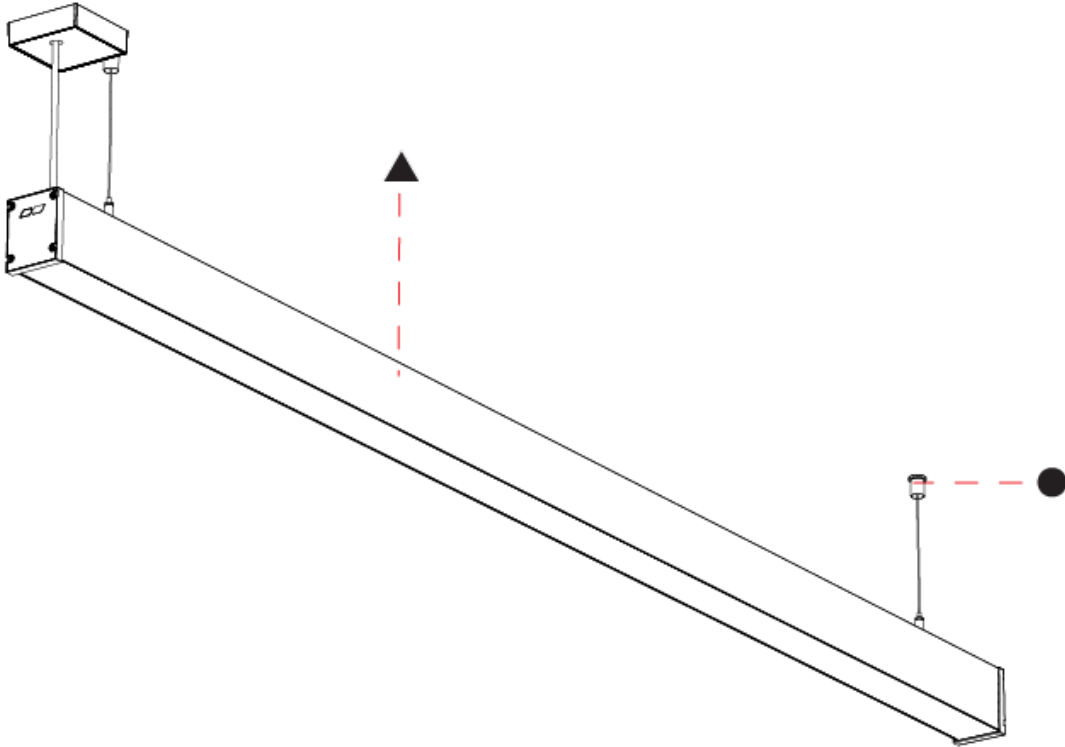

GENERAL

Series: Slider Straight IP54
Partner: Prolicht
Division: Architectural
Installation: Suspension
Product Type: Linear Profiles
Mounting Location: Ceiling
Light Distribution: Direct

PHYSICAL

Shape: Rectangle
Length (mm): 1810
Length (in): 71 1/4
Width (mm): 65
Width (in): 2 9/16
Height (mm): 80
Height (in): 3 1/8
Weight (kg): 2.200
Diffuser: Diffuser - Opal, Micro-prism, Clear Micro-prism, Glare Control, Wallwasher Right, Wallwasher Left, Wallwash Double Asymmetric
Fixture Finish: SSR / BKV / CWI / CRY / HAB / UFT / ITA / RUA / FTG / MYG / LOD / PUS / FRO / FUP / KIA / POP / BLS / SPG / MEY / GOH / CHC / COM / ABZ / JAG / OBR / MOS / ROR
Fixture Material: Aluminum Die Cast
Cable Details: 2,000mm/78 3/4" or 6,000mm/236 1/4" Transparent Cable

SLIDER STRAIGHT IP54 SUSPENSION

A300935-

PROJECT _____

TYPE _____

SPECIFIER _____

QUANTITY _____

DATE _____

A