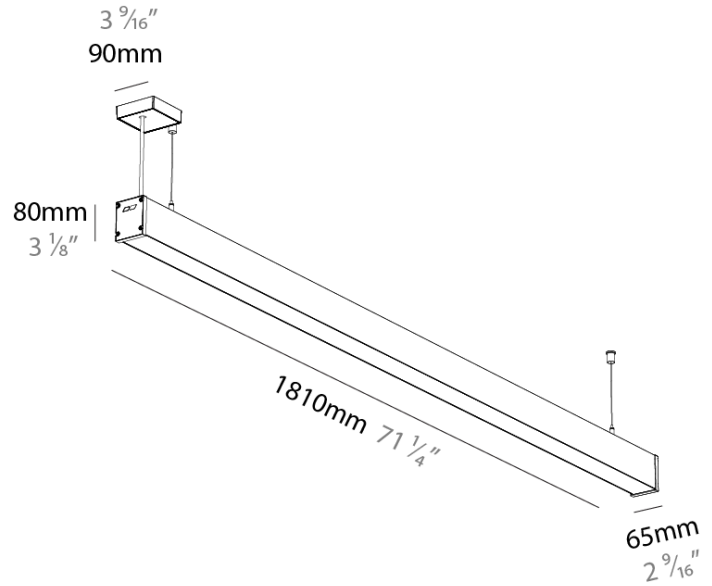

#### PHYSICAL

Shape: Rectangle
Length (mm): 1810
Length (in): 71 1/4
Width (mm): 65
Width (in): 2 9/16
Height (mm): 80
Height (in): 3 1/8
Weight (kg): 2.200
Diffuser: Diffuser - Opal, Micro-prism, Clear Micro-prism, Glare Control, Wallwasher Right, Wallwasher Left, Wallwash Double Asymmetric
Fixture Finish: SSR / BKV / CWI / CRY / HAB / UFT / ITA / RUA / FTG / MYG / LOD / PUS / FRO / FUP / KIA / POP / BLS / SPG / MEY / GOH / CHC / COM / ABZ / JAG / OBR / MOS / ROR
Fixture Material: Aluminum Die Cast
Cable Details: 2,000mm/78 3/4" or 6,000mm/236 1/4" Transparent Cable