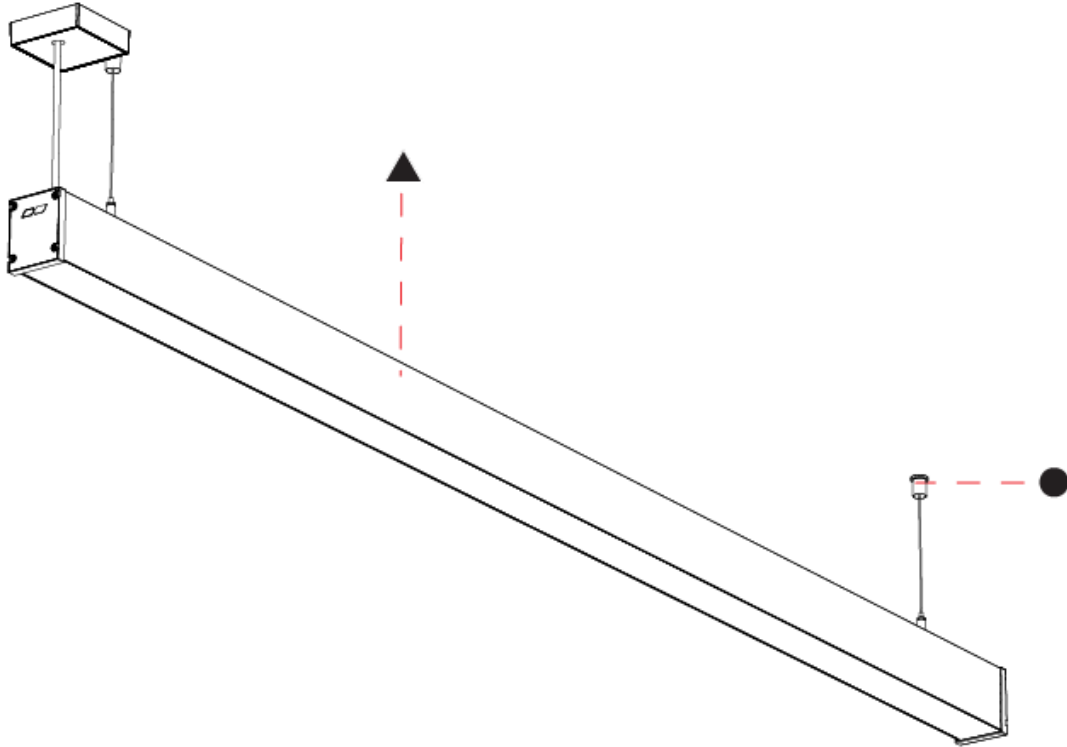

#### PHYSICAL

Shape: Rectangle
Length (mm): 1810
Length (in): 71 1/4
Width (mm): 65
Width (in): 2 9/16
Height (mm): 80
Height (in): 3 1/8
Weight (kg): 2.200
Diffuser: Diffuser - Opal, Micro-prism, Clear Micro-prism, Glare Control, Wallwasher Right, Wallwasher Left, Wallwash Double Asymmetric
Fixture Finish: SSR / BKV / CWI / CRY / HAB / UFT / ITA / RUA / FTG / MYG / LOD / PUS / FRO / FUP / KIA / POP / BLS / SPG / MEY / GOH / CHC / COM / ABZ / JAG / OBR / MOS / ROR
Fixture Material: Aluminum Die Cast
Cable Details: 2,000mm/78 3/4" or 6,000mm/236 1/4" Transparent Cable

## SLIDER STRAIGHT IP54 SUSPENSION

A300935-

PROJECT \_\_\_\_\_

TYPE \_\_\_\_\_

SPECIFIER \_\_\_\_\_

QUANTITY \_\_\_\_\_

DATE \_\_\_\_\_

A