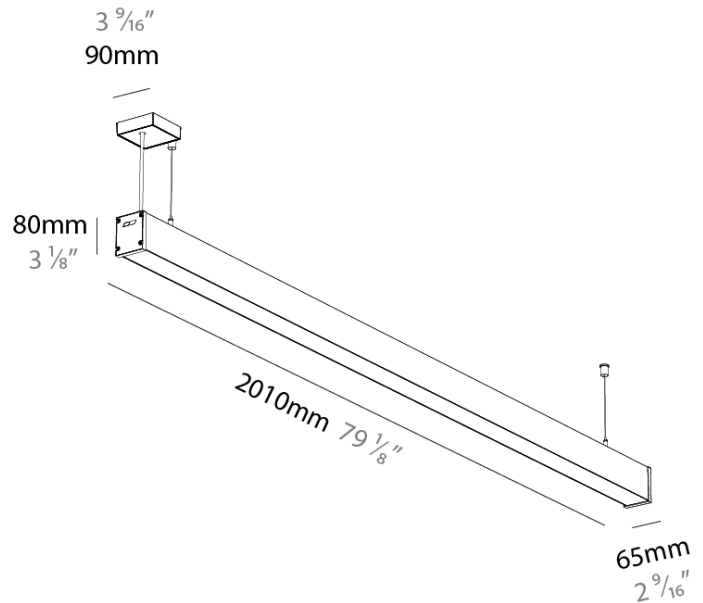

GENERAL

Series: Slider Straight IP54
Partner: Prolicht
Division: Architectural
Installation: Suspension
Product Type: Linear Profiles
Mounting Location: Ceiling
Light Distribution: Direct

PHYSICAL

Shape: Rectangle
Length (mm): 2010
Length (in): 79 1/8"
Width (mm): 65
Width (in): 2 9/16"
Height (mm): 80
Height (in): 3 1/8"
Weight (kg): 2.200
Diffuser: Diffuser - Opal, Micro-prism, Clear Micro-prism, Glare Control, Wallwasher Right, Wallwasher Left, Wallwash Double Asymmetric
Fixture Finish: SSR / BKV / CWI / CRY / HAB / UFT / ITA / RUA / FTG / MYG / LOD / PUS / FRO / FUP / KIA / POP / BLS / SPG / MEY / GOH / CHC / COM / ABZ / JAG / OBR / MOS / ROR
Fixture Material: Aluminum Die Cast
Cable Details: 2,000mm/78 3/4" or 6,000mm/236 1/4" Transparent Cable

ELECTRICAL

Lamp Type: LED (Zhaga Standard)
Input Wattage (W): 43
Total Output Wattage (W): 39.1
Dimming: Non-Dimmable
Driver Included: No
Driver Location: Remote
Driver Class: Class 2
Input Voltage (V): 120
Upon Request: DALI Dimming, MATTER Dimming

LED

Color Temperature (°K): 2700 / 3000 / 3500 / 4000
Max. Delivered Lumen (lm): 4426 - 6153
Nominal Lumen (lm): 6830 - 7130
CRI: >90 CRI
Lamp Life (hrs): 50000

RATINGS AND CERTIFICATIONS

Certified By: Certified for North American Standards
IP rating: IP54