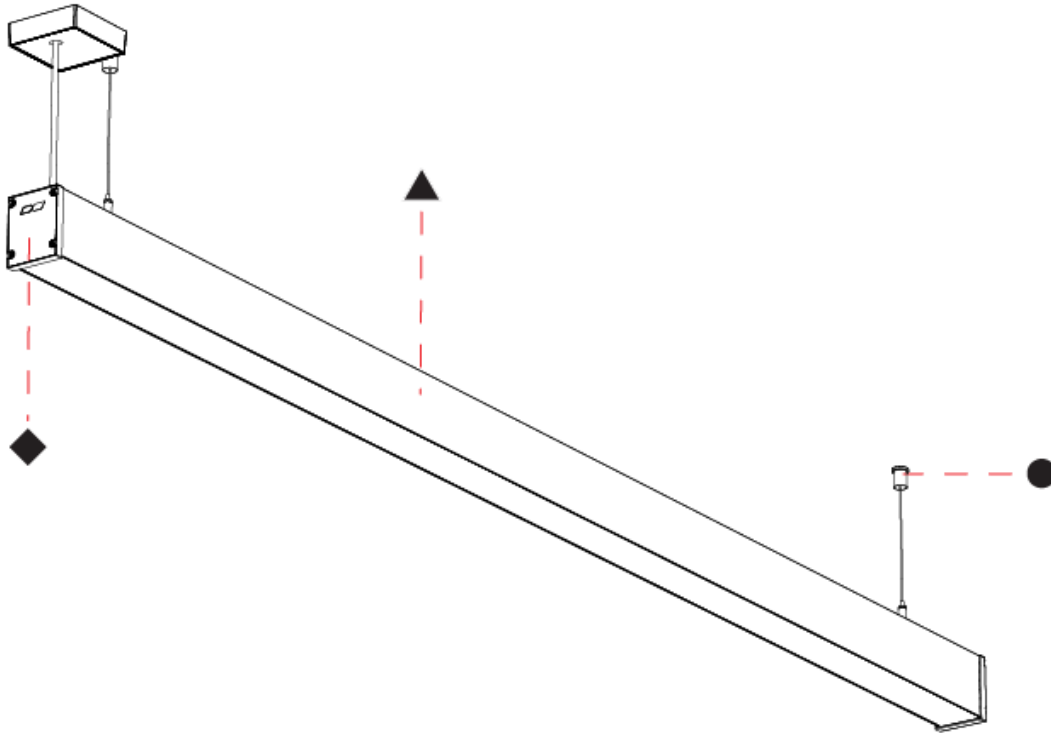

#### PHYSICAL

Shape: Rectangle
Length (mm): 2010
Length (in): 79 1/8"
Width (mm): 65
Width (in): 2 9/16"
Height (mm): 80
Height (in): 3 1/8"
Weight (kg): 2.200
Diffuser: Diffuser - Opal, Micro-prism, Clear Micro-prism, Glare Control, Wallwasher Right, Wallwasher Left, Wallwash Double Asymmetric
Fixture Finish: SSR / BKV / CWI / CRY / HAB / UFT / ITA / RUA / FTG / MYG / LOD / PUS / FRO / FUP / KIA / POP / BLS / SPG / MEY / GOH / CHC / COM / ABZ / JAG / OBR / MOS / ROR
Fixture Material: Aluminum Die Cast
Cable Details: 2,000mm/78 3/4" or 6,000mm/236 1/4" Transparent Cable

## SLIDER STRAIGHT IP54 SUSPENSION

A300936-

PROJECT \_\_\_\_\_

TYPE \_\_\_\_\_

SPECIFIER \_\_\_\_\_

QUANTITY \_\_\_\_\_

DATE \_\_\_\_\_

A