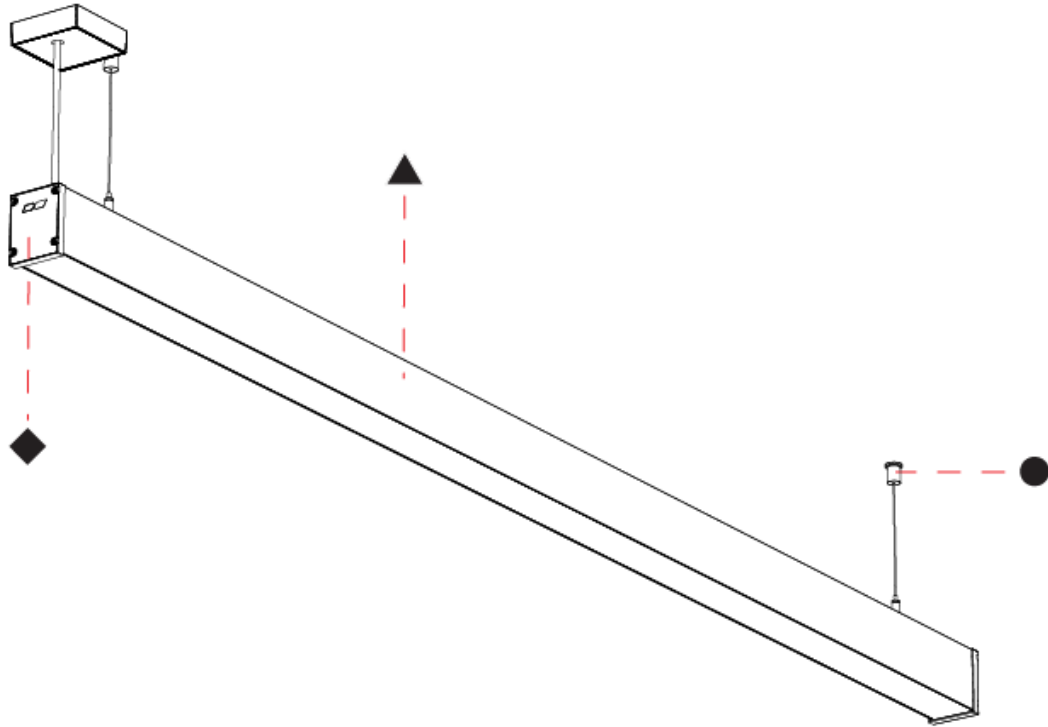

SLIDER STRAIGHT IP54 SUSPENSION

A300937-

PROJECT _____

TYPE _____

SPECIFIER _____

QUANTITY _____

DATE _____

A