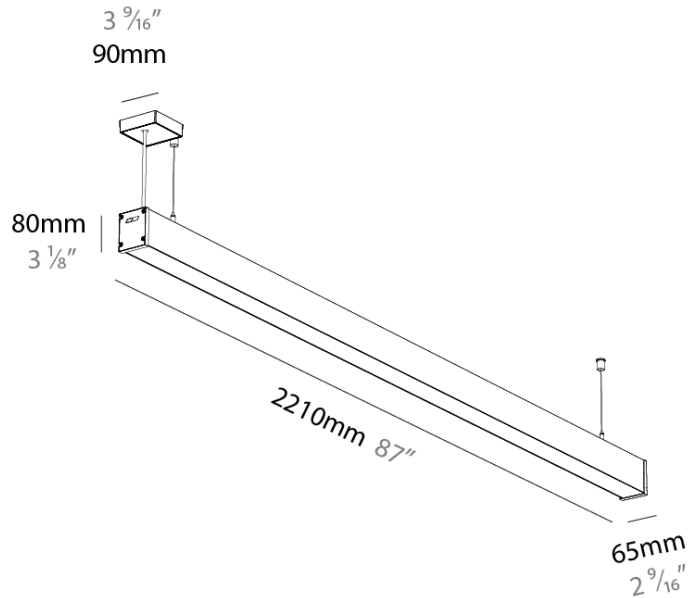

GENERAL

Series: Slider Straight IP54
Partner: Prolicht
Division: Architectural
Installation: Suspension
Product Type: Linear Profiles
Mounting Location: Ceiling
Light Distribution: Direct

PHYSICAL

Shape: Rectangle
Length (mm): 2210
Length (in): 87
Width (mm): 65
Width (in): 2 9/16
Height (mm): 80
Height (in): 3 1/8
Weight (kg): 4.100
Diffuser: Diffuser - Opal, Micro-prism, Clear Micro-prism, Glare Control, Wallwasher Right, Wallwasher Left, Wallwash Double Asymmetric
Fixture Finish: SSR / BKV / CWI / CRY / HAB / UFT / ITA / RUA / FTG / MYG / LOD / PUS / FRO / FUP / KIA / POP / BLS / SPG / MEY / GOH / CHC / COM / ABZ / JAG / OBR / MOS / ROR
Fixture Material: Aluminum Die Cast
Cable Details: 2,000mm/78 3/4" or 6,000mm/236 1/4" Transparent Cable

ELECTRICAL

Lamp Type: LED (Zhaga Standard)
Input Wattage (W): 47
Total Output Wattage (W): 42.7
Dimming: Non-Dimmable
Driver Included: No
Driver Location: Remote
Driver Class: Class 2
Input Voltage (V): 120
Upon Request: DALI Dimming, MATTER Dimming

LED

Color Temperature (°K): 2700 / 3000 / 3500 / 4000
Max. Delivered Lumen (lm): 4866 - 6766
Nominal Lumen (lm): 7510-7840
CRI: >90 CRI
Lamp Life (hrs): 50000

RATINGS AND CERTIFICATIONS

Certified By: Certified for North American Standards
IP rating: IP54