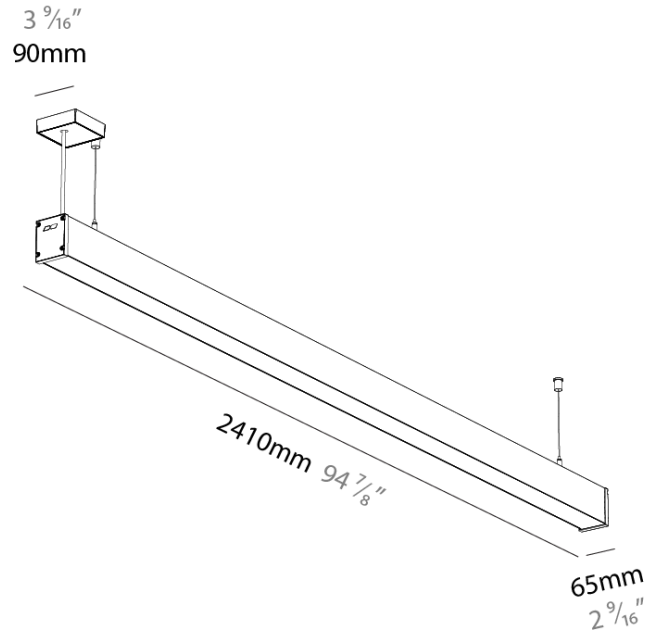

GENERAL

Series: Slider Straight IP54
Partner: Prolicht
Division: Architectural
Installation: Suspension
Product Type: Linear Profiles
Mounting Location: Ceiling
Light Distribution: Direct

PHYSICAL

Shape: Rectangle
Length (mm): 2410
Length (in): 94 7/8
Width (mm): 65
Width (in): 2 9/16
Height (mm): 80
Height (in): 3 1/8
Weight (kg): 4.100
Diffuser: Diffuser - Opal, Micro-prism, Clear Micro-prism, Glare Control, Wallwasher Right, Wallwasher Left, Wallwash Double Asymmetric
Fixture Finish: SSR / BKV / CWI / CRY / HAB / UFT / ITA / RUA / FTG / MYG / LOD / PUS / FRO / FUP / KIA / POP / BLS / SPG / MEY / GOH / CHC / COM / ABZ / JAG / OBR / MOS / ROR
Fixture Material: Aluminum Die Cast
Cable Details: 2,000mm/78 3/4" or 6,000mm/236 1/4" Transparent Cable

ELECTRICAL

Lamp Type: LED (Zhaga Standard)
Input Wattage (W): 52
Total Output Wattage (W): 47.3
Dimming: Non-Dimmable
Driver Included: No
Driver Location: Remote
Driver Type: Constant Current - Universal
Driver Class: Class 2
Input Voltage (V): 120
Constant Current (MA): 300mA
Upon Request: DALI Dimming, MATTER Dimming

LED

Color Temperature (°K): 2700 / 3000 / 3500 / 4000
Max. Delivered Lumen (lm): 5314 - 7387
Nominal Lumen (lm): 8200 - 8560
CRI: >90 CRI
Lamp Life (hrs): 50000

RATINGS AND CERTIFICATIONS

Certified By: Certified for North American Standards
IP rating: IP54