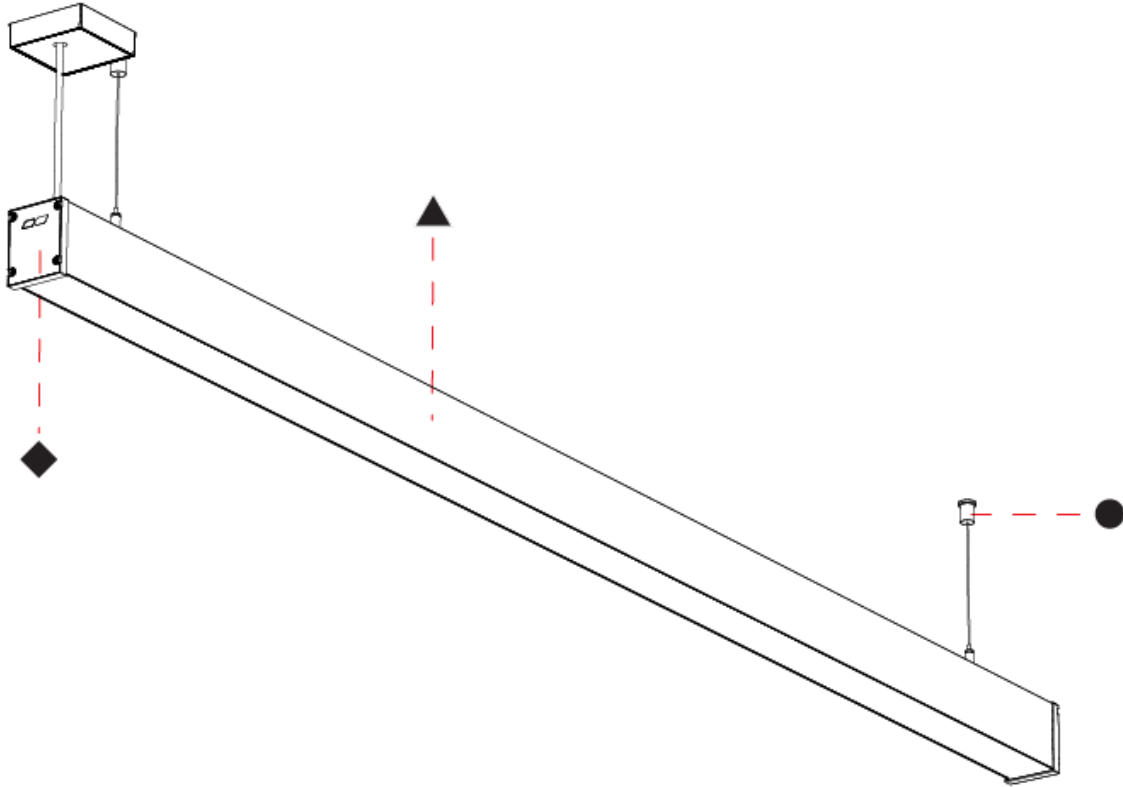

#### PHYSICAL

Shape: Rectangle  
 Length (mm): 2410  
 Length (in): 94 7/8  
 Width (mm): 65  
 Width (in): 2 9/16  
 Height (mm): 80  
 Height (in): 3 1/8  
 Weight (kg): 4.100  
 Diffuser: Diffuser - Opal, Micro-prism, Clear Micro-prism, Glare Control, Wallwasher Right, Wallwasher Left, Wallwash Double Asymmetric  
 Fixture Finish: SSR / BKV / CWI / CRY / HAB / UFT / ITA / RUA / FTG / MYG / LOD / PUS / FRO / FUP / KIA / POP / BLS / SPG / MEY / GOH / CHC / COM / ABZ / JAG / OBR / MOS / ROR  
 Fixture Material: Aluminum Die Cast  
 Cable Details: 2,000mm/78 3/4" or 6,000mm/236 1/4" Transparent Cable

## SLIDER STRAIGHT IP54 SUSPENSION

A300938-

PROJECT \_\_\_\_\_

TYPE \_\_\_\_\_

SPECIFIER \_\_\_\_\_

QUANTITY \_\_\_\_\_

DATE \_\_\_\_\_

A