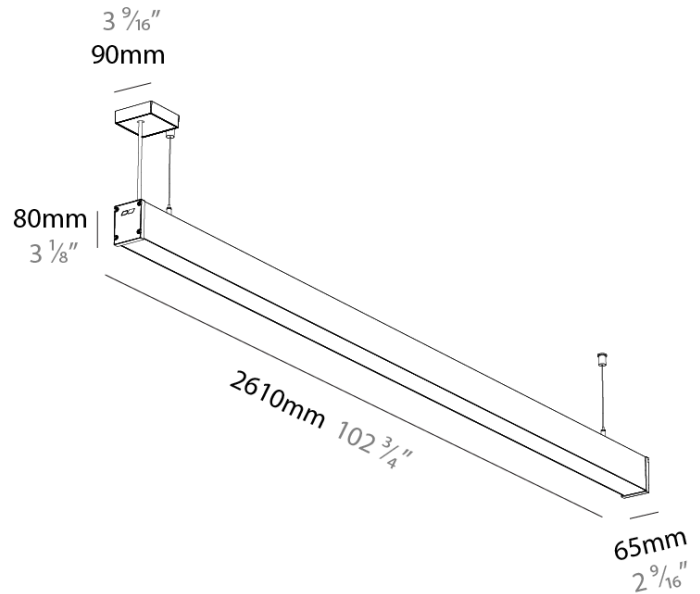

GENERAL

Series: Slider Straight IP54
Partner: Prolicht
Division: Architectural
Installation: Suspension
Product Type: Linear Profiles
Mounting Location: Ceiling
Light Distribution: Direct

PHYSICAL

Shape: Rectangle
Length (mm): 2610
Length (in): 102 3/4
Width (mm): 65
Width (in): 2 9/16
Height (mm): 80
Height (in): 3 1/8
Weight (kg): 4.100
Diffuser: Diffuser - Opal, Micro-prism, Clear Micro-prism, Glare Control, Wallwasher Right, Wallwasher Left, Wallwash Double Asymmetric
Fixture Finish: SSR / BKV / CWI / CRY / HAB / UFT / ITA / RUA / FTG / MYG / LOD / PUS / FRO / FUP / KIA / POP / BLS / SPG / MEY / GOH / CHC / COM / ABZ / JAG / OBR / MOS / ROR
Fixture Material: Aluminum Die Cast
Cable Details: 2,000mm/78 3/4" or 6,000mm/236 1/4" Transparent Cable

ELECTRICAL

Lamp Type: LED (Zhaga Standard)
Input Wattage (W): 56
Total Output Wattage (W): 54.9
Dimming: Non-Dimmable
Driver Included: No
Driver Location: Remote
Driver Class: Class 2
Input Voltage (V): 120
Upon Request: DALI Dimming, MATTER Dimming

LED

Color Temperature (°K): 2700 / 3000 / 3500 / 4000
Max. Delivered Lumen (lm): 5754 - 8000
Nominal Lumen (lm): 8880 - 9270
CRI: >90 CRI
Lamp Life (hrs): 50000

RATINGS AND CERTIFICATIONS

Certified By: Certified for North American Standards
IP rating: IP54