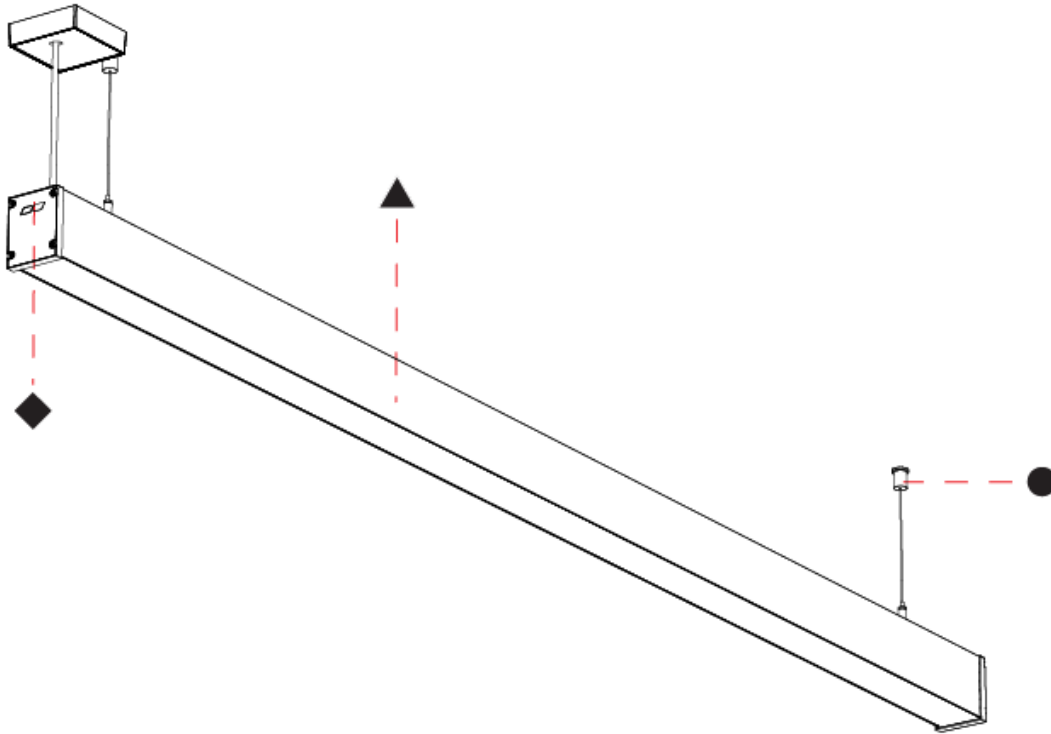

GENERAL

Series: Slider Straight IP54
Partner: Prolicht
Division: Architectural
Installation: Suspension
Product Type: Linear Profiles
Mounting Location: Ceiling
Light Distribution: Direct

PHYSICAL

Shape: Rectangle
Length (mm): 2610
Length (in): 102 3/4
Width (mm): 65
Width (in): 2 9/16
Height (mm): 80
Height (in): 3 1/8
Weight (kg): 4.100
Diffuser: Diffuser - Opal , Micro-prism , Clear Micro-prism , Glare Control , Wallwasher Right , Wallwasher Left , Wallwash Double Asymmetric
Fixture Finish: SSR / BKV / CWI / CRY / HAB / UFT / ITA / RUA / FTG / MYG / LOD / PUS / FRO / FUP / KIA / POP / BLS / SPG / MEY / GOH / CHC / COM / ABZ / JAG / OBR / MOS / ROR
Fixture Material: Aluminum Die Cast
Cable Details: 2,000mm/78 3/4" or 6,000mm/236 1/4" Transparent Cable

SLIDER STRAIGHT IP54 SUSPENSION

A300939-

PROJECT _____

TYPE _____

SPECIFIER _____

QUANTITY _____

DATE _____

A