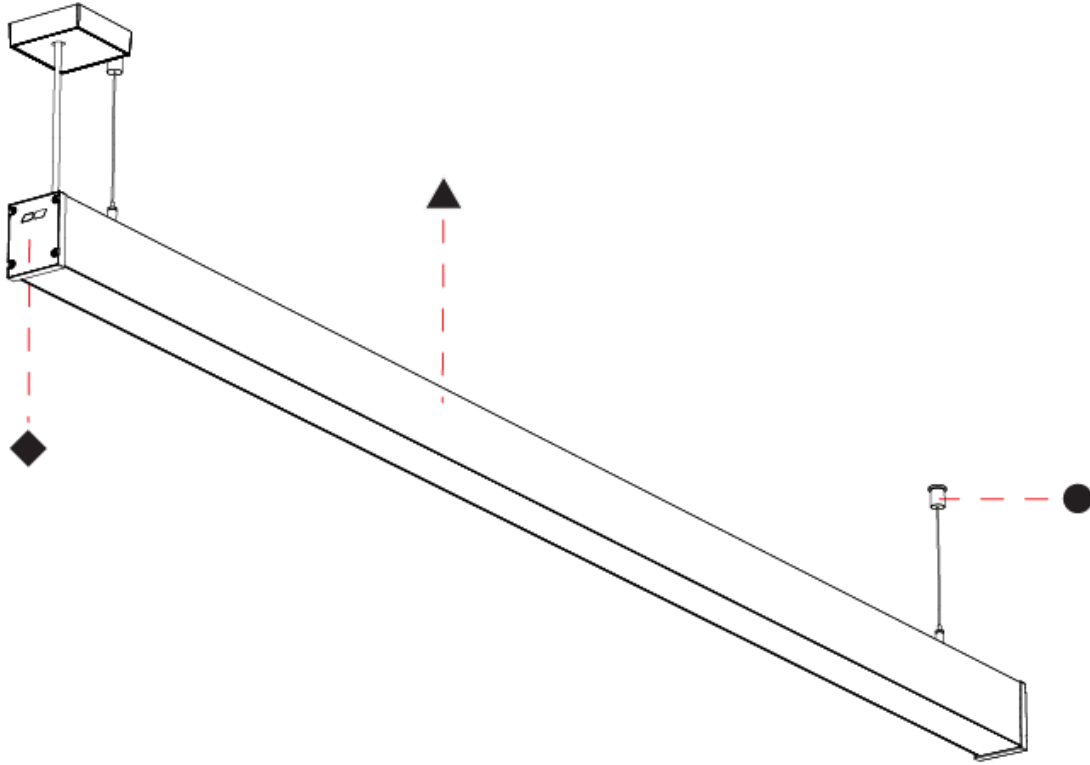

Shape: Rectangle
 Length (mm): 2810
 Length (in): 110 5/8
 Width (mm): 65
 Width (in): 2 9/16
 Height (mm): 80
 Height (in): 3 1/8
 Weight (kg): 4.100
 Diffuser: Diffuser - Opal, Micro-prism, Clear Micro-prism, Glare Control, Wallwasher Right, Wallwasher Left, Wallwash Double Asymmetric
 Fixture Finish: SSR / BKV / CWI / CRY / HAB / UFT / ITA / RUA / FTG / MYG / LOD / PUS / FRO / FUP / KIA / POP / BLS / SPG / MEY / GOH / CHC / COM / ABZ / JAG / OBR / MOS / ROR
 Fixture Material: Aluminum Die Cast
 Cable Details: 2,000mm/78 3/4" or 6,000mm/236 1/4" Transparent Cable

SLIDER STRAIGHT IP54 SUSPENSION

A300940-

PROJECT _____

TYPE _____

SPECIFIER _____

QUANTITY _____

DATE _____

A