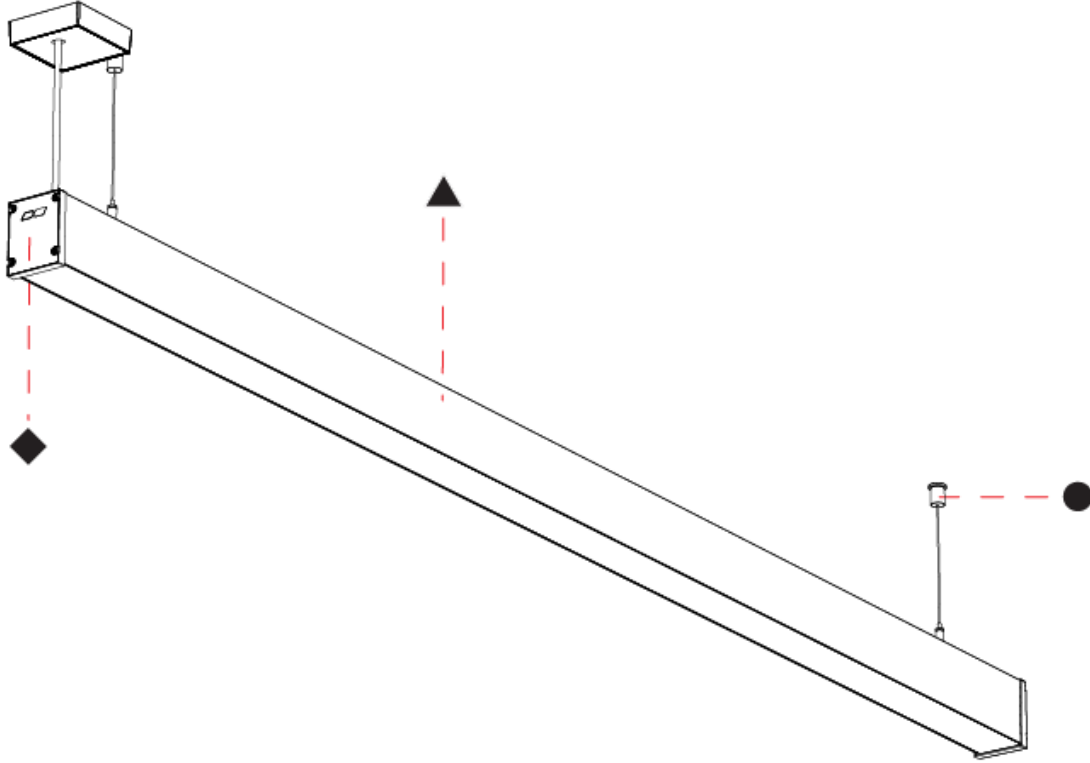

Shape: Rectangle
 Length (mm): 2810
 Length (in): 110 5/8
 Width (mm): 65
 Width (in): 2 9/16
 Height (mm): 80
 Height (in): 3 1/8
 Weight (kg): 4.100
 Diffuser: Diffuser - Opal, Micro-prism, Clear Micro-prism, Glare Control, Wallwasher Right, Wallwasher Left, Wallwash Double Asymmetric
 Fixture Finish: SSR / BKV / CWI / CRY / HAB / UFT / ITA / RUA / FTG / MYG / LOD / PUS / FRO / FUP / KIA / POP / BLS / SPG / MEY / GOH / CHC / COM / ABZ / JAG / OBR / MOS / ROR
 Fixture Material: Aluminum Die Cast
 Cable Details: 2,000mm/78 3/4" or 6,000mm/236 1/4" Transparent Cable

SLIDER STRAIGHT IP54 SUSPENSION

A300940-

PROJECT _____

TYPE _____

SPECIFIER _____

QUANTITY _____

DATE _____

A