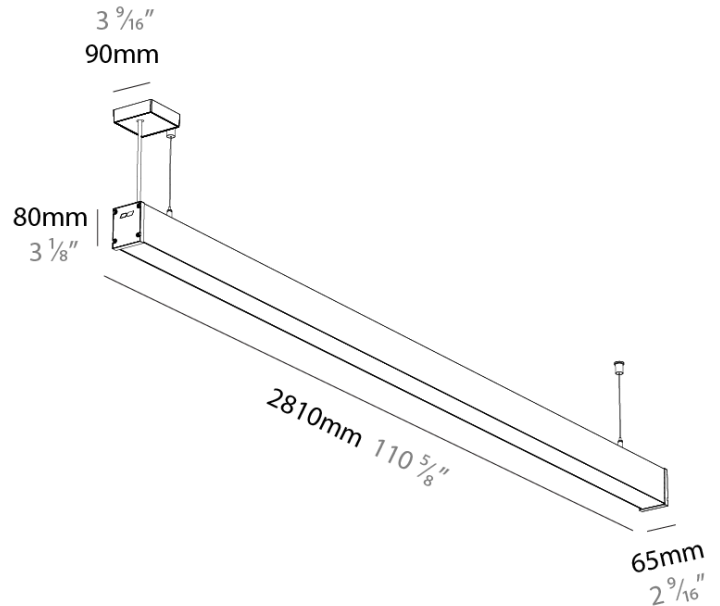

GENERAL

Series: Slider Straight IP54
Partner: Prolicht
Division: Architectural
Installation: Suspension
Product Type: Linear Profiles
Mounting Location: Ceiling
Light Distribution: Direct

PHYSICAL

Shape: Rectangle
Length (mm): 2810
Length (in): 110 5/8
Width (mm): 65
Width (in): 2 9/16
Height (mm): 80
Height (in): 3 1/8
Weight (kg): 4.100
Diffuser: Diffuser - Opal, Micro-prism, Clear Micro-prism, Glare Control, Wallwasher Right, Wallwasher Left, Wallwash Double Asymmetric
Fixture Finish: SSR / BKV / CWI / CRY / HAB / UFT / ITA / RUA / FTG / MYG / LOD / PUS / FRO / FUP / KIA / POP / BLS / SPG / MEY / GOH / CHC / COM / ABZ / JAG / OBR / MOS / ROR
Fixture Material: Aluminum Die Cast
Cable Details: 2,000mm/78 3/4" or 6,000mm/236 1/4" Transparent Cable

ELECTRICAL

Lamp Type: LED (Zhaga Standard)
Input Wattage (W): 60
Total Output Wattage (W): 54.5
Dimming: Non-Dimmable
Driver Included: No
Driver Location: Remote
Driver Class: Class 2
Input Voltage (V): 120
Upon Request: DALI Dimming, MATTER Dimming

LED

Color Temperature (°K): 2700 / 3000 / 3500 / 4000
Max. Delivered Lumen (lm): 6195 - 8613
Nominal Lumen (lm): 9560 - 9980
CRI: >90 CRI
Lamp Life (hrs): 50000

RATINGS AND CERTIFICATIONS

Certified By: Certified for North American Standards
IP rating: IP54