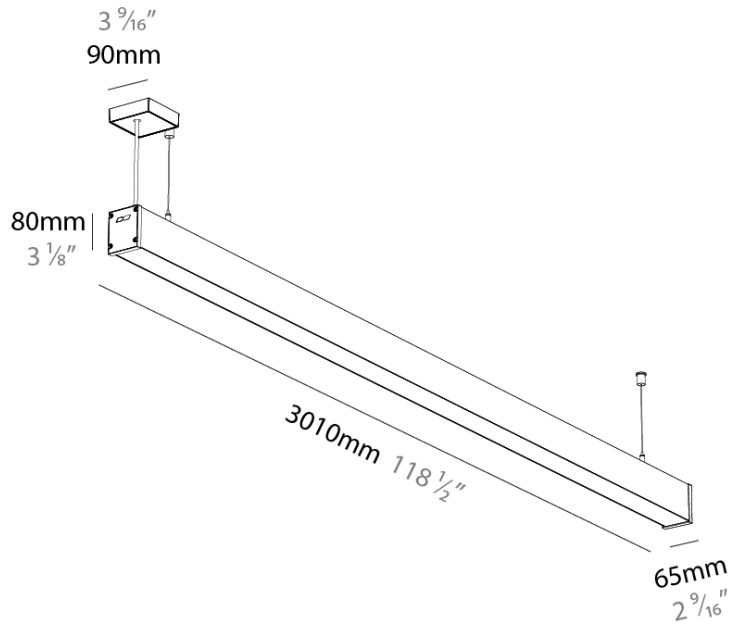

GENERAL

Series: Slider Straight IP54
Partner: Prolicht
Division: Architectural
Installation: Suspension
Product Type: Linear Profiles
Mounting Location: Ceiling
Light Distribution: Direct

PHYSICAL

Shape: Rectangle
Length (mm): 3010
Length (in): 118 1/2
Width (mm): 65
Width (in): 2 9/16
Height (mm): 80
Height (in): 3 1/8
Weight (kg): 4.100
Diffuser: Diffuser - Opal, Micro-prism, Clear Micro-prism, Glare Control, Wallwasher Right, Wallwasher Left, Wallwash Double Asymmetric
Fixture Finish: SSR / BKV / CWI / CRY / HAB / UFT / ITA / RUA / FTG / MYG / LOD / PUS / FRO / FUP / KIA / POP / BLS / SPG / MEY / GOH / CHC / COM / ABZ / JAG / OBR / MOS / ROR
Fixture Material: Aluminum Die Cast
Cable Details: 2,000mm/78 3/4" or 6,000mm/236 1/4" Transparent Cable

ELECTRICAL

Lamp Type: LED (Zhaga Standard)
Input Wattage (W): 64
Total Output Wattage (W): 58.1
Dimming: Non-Dimmable
Driver Included: No
Driver Location: Remote
Driver Type: Constant Current - Universal
Driver Class: Class 2
Input Voltage (V): 120
Constant Current (MA): 300mA
Upon Request: DALI Dimming, MATTER Dimming

LED

Color Temperature (°K): 2700 / 3000 / 3500 / 4000
Max. Delivered Lumen (lm): 6642 - 9234
Nominal Lumen (lm): 10250 - 10700
CRI: >90 CRI
Lamp Life (hrs): 50000

RATINGS AND CERTIFICATIONS

Certified By: Certified for North American Standards
IP rating: IP54