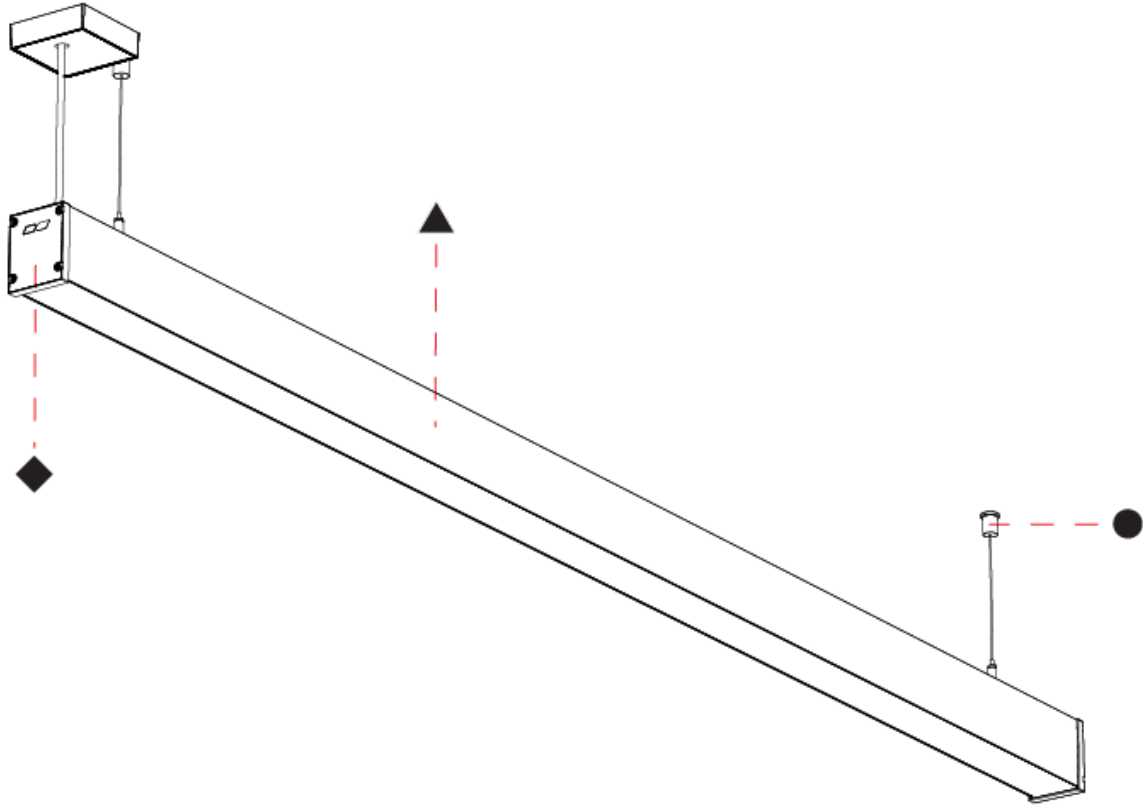

GENERAL

Series: Slider Straight IP54
Partner: Prolicht
Division: Architectural
Installation: Suspension
Product Type: Linear Profiles
Mounting Location: Ceiling
Light Distribution: Direct

PHYSICAL

Shape: Rectangle
Length (mm): 3010
Length (in): 118 1/2
Width (mm): 65
Width (in): 2 9/16
Height (mm): 80
Height (in): 3 1/8
Weight (kg): 4.100
Diffuser: Diffuser - Opal, Micro-prism, Clear Micro-prism, Glare Control, Wallwasher Right, Wallwasher Left, Wallwash Double Asymmetric
Fixture Finish: SSR / BKV / CWI / CRY / HAB / UFT / ITA / RUA / FTG / MYG / LOD / PUS / FRO / FUP / KIA / POP / BLS / SPG / MEY / GOH / CHC / COM / ABZ / JAG / OBR / MOS / ROR
Fixture Material: Aluminum Die Cast
Cable Details: 2,000mm/78 3/4" or 6,000mm/236 1/4" Transparent Cable

SLIDER STRAIGHT IP54 SUSPENSION

A300941-

PROJECT _____

TYPE _____

SPECIFIER _____

QUANTITY _____

DATE _____

A