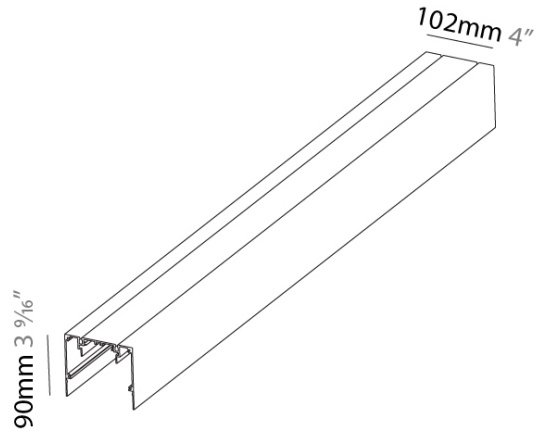

IDAHO 100 SUSPENSION

A30174-

base number   Finishes

PROJECT	_____
TYPE	_____
SPECIFIER	_____
QUANTITY	_____
DATE	_____

DESCRIPTION
Idaho 100 System - Recessed - Profile per meter - Max 3000mm / 118 1/8"

1. To build a product code in our configurator select the specify button on the base model # product page
2. To build a manual product code on this datasheet choose from the options listed below in blue font and add the suffix to the base model #

GENERAL
Series: Idaho _____
Subseries: Idaho 100 _____
Partner: Prolicht _____
Division: Architectural _____
Installation: Suspension _____
Product Type: Linear Profiles _____
Mounting Location: Ceiling _____

PHYSICAL
Shape: Rectangle _____
Length (mm): 1000 _____
Length (in): 39 3/8 _____
Width (mm): 102 _____
Width (in): 4 _____
Height (mm): 90 _____
Height (in): 3 5/16 _____
Weight (kg): 2.25 _____
Weight (lbs): 4.96 _____
Fixture Finish: ANA / SSR / BKV / CWI / CRY / HAB / MSR / UFT / ITA / RUA / OGR / FTG / MYG / RWR / LOD / PUS / FRO / FUP / KIA / POP / BLS / SPG / MEY / GOH / CHC / COM / ABZ / JAG / OBR / MOS / ROR _____
Fixture Material: Aluminum _____

ELECTRICAL
Lamp Type: LED (Zhaga Standard) _____

RATINGS AND CERTIFICATIONS
Certified By: Certified for North American Standards _____
IP rating: IP20 _____