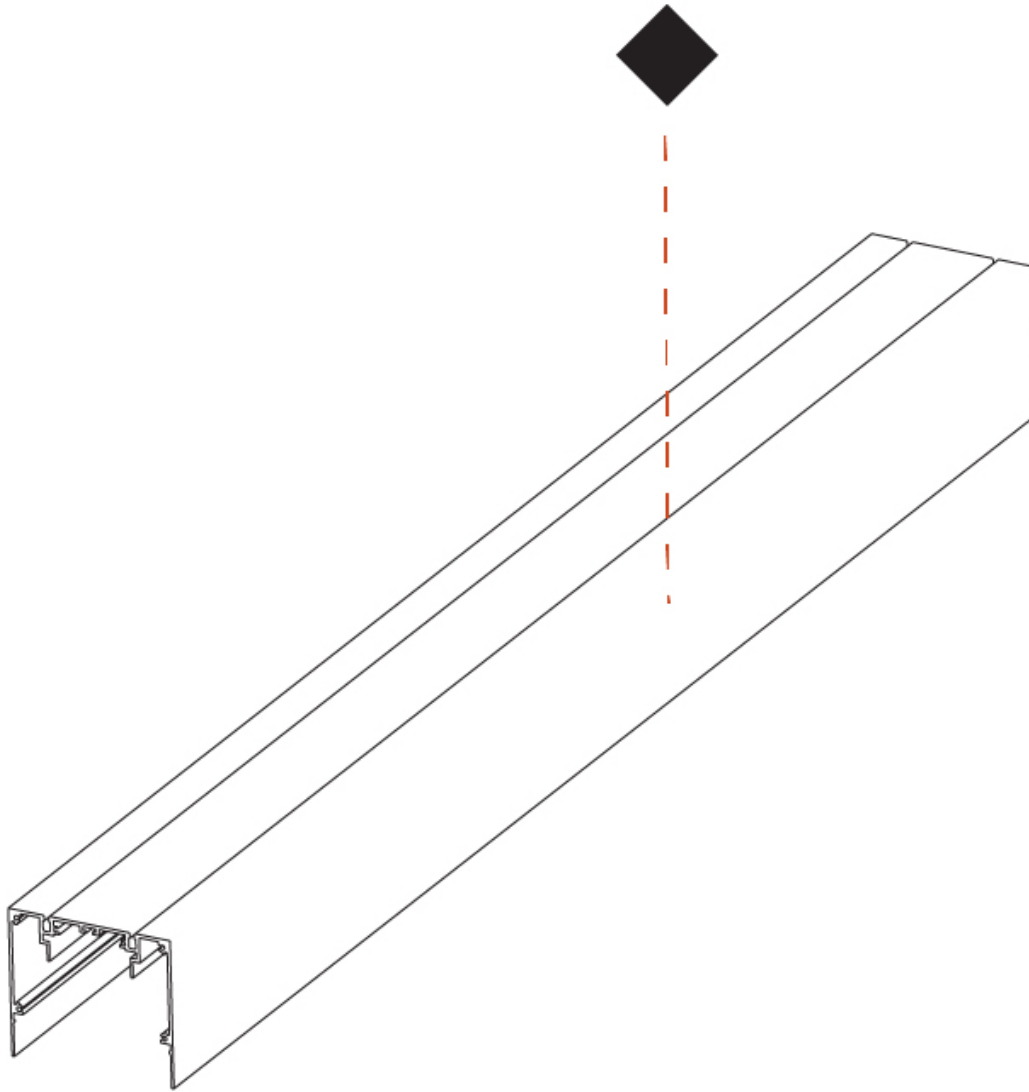

A30174-

PROJECT

TYPE

SPECIFIER

QUANTITY

DATE

A