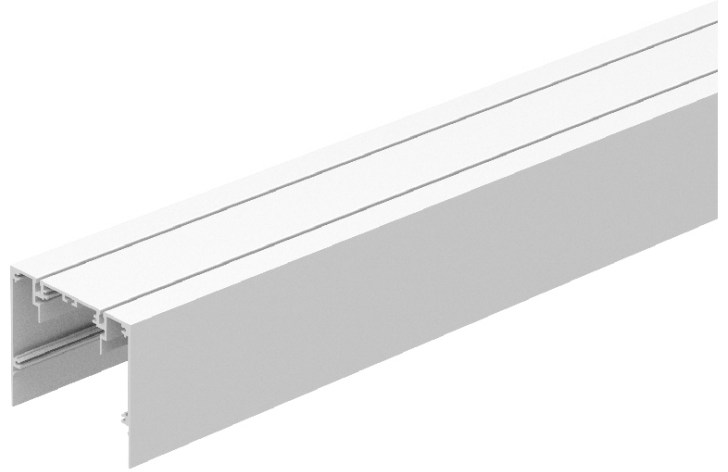

IDAHO 100 SUSPENSION

A30174-

base number   Finishes

PROJECT	_____
TYPE	_____
SPECIFIER	_____
QUANTITY	_____
DATE	_____

DESCRIPTION
Idaho 100 System - Recessed - Profile per meter - Max 3000mm / 118 1/8"

1. To build a product code in our configurator select the specify button on the base model # product page
2. To build a manual product code on this datasheet choose from the options listed below in blue font and add the suffix to the base model #

GENERAL
Series: Idaho _____
Subseries: Idaho 100 _____
Partner: Prolicht _____
Division: Architectural _____
Installation: Suspension _____
Product Type: Linear Profiles _____
Mounting Location: Ceiling _____

PHYSICAL
Shape: Rectangle _____
Length (mm): 1000 _____
Length (in): 39 3/8 _____
Width (mm): 102 _____
Width (in): 4 _____
Height (mm): 90 _____
Height (in): 3 5/16 _____
Weight (kg): 2.25 _____
Weight (lbs): 4.96 _____
Fixture Finish: ANA / SSR / BKV / CWI / CRY / HAB / MSR / UFT / ITA / RUA / OGR / FTG / MYG / RWR / LOD / PUS / FRO / FUP / KIA / POP / BLS / SPG / MEY / GOH / CHC / COM / ABZ / JAG / OBR / MOS / ROR _____
Fixture Material: Aluminum _____

ELECTRICAL
Lamp Type: LED (Zhaga Standard) _____

RATINGS AND CERTIFICATIONS
Certified By: Certified for North American Standards _____
IP rating: IP20 _____