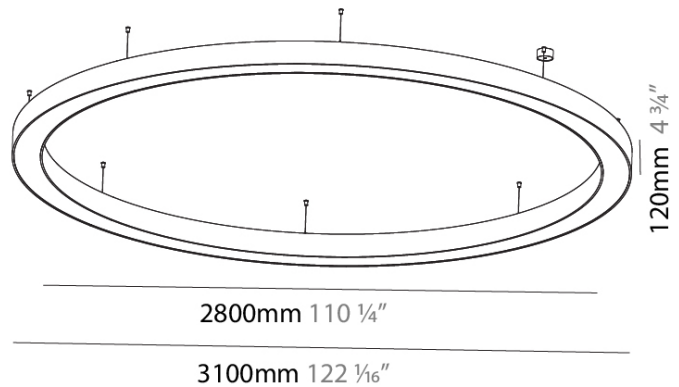

GENERAL

Series: Glorious
Subseries: Glorious 150
Partner: Prolicht
Division: Architectural
Installation: Suspension
Product Type: Pendant
Mounting Location: Ceiling
Light Distribution: Direct

PHYSICAL

Shape: Round
Diameter (mm): 3100
Diameter (in): 122 ⁷/₁₆
Depth (mm): 120
Depth (in): 4 ³/₄
Max. Overall Height (mm): 2120
Max. Overall Height (in): 83 ⁷/₁₆
Weight (kg): 39.1
Weight (lbs): 86.02
Diffuser: PMMA - Opal or Micro-Prism
Fixture Finish: SSR / BKV / CWI / CRY / HAB / UFT / ITA / RUA / FTG / MYG / LOD / PUS / FRO / FUP / KIA / POP / BLS / SPG / MEY / GOH / CHC / COM / ABZ / JAG / OBR / MOS / ROR
Fixture Material: PMMA / Aluminum

ELECTRICAL

Lamp Type: LED (Zhaga Standard)
Input Wattage (W): 156.6
Total Output Wattage (W): 128 / 102.4 (3500K)
Dimming: 0-10V Dimming / Phase Dimming (120Vac Only)
Driver Included: Yes
Driver Location: Integrated
Driver Type: Constant Current
Driver Class: Class 2
Input Voltage (V): 120 - 277
Constant Current (MA): 350 / 800 (3500K)

LED

Color Temperature (°K): 2700 / 3000 / 3500 / 4000
Max. Delivered Lumen (lm): Max 22676 (13971 Dir / 8705 Ind)
Nominal Lumen (lm): Max 32240
CRI: >90 CRI
Efficiency (%): 65
Lamp Life (hrs): 50000

RATINGS AND CERTIFICATIONS

Certified By: Certified for North American Standards
IP rating: IP20