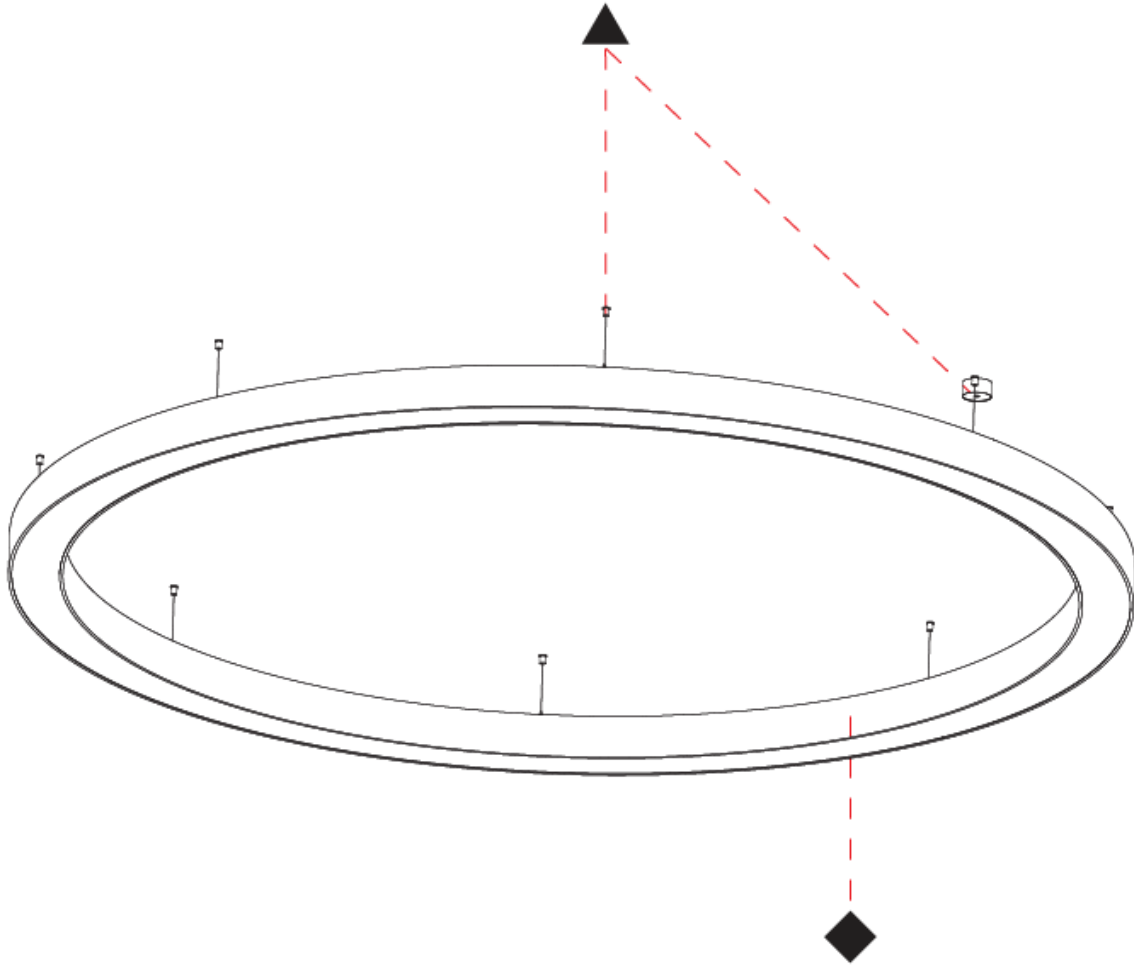

GLORIOUS 150 SUSPENSION

A30184-

PROJECT _____

TYPE _____

SPECIFIER _____

QUANTITY _____

DATE _____

A