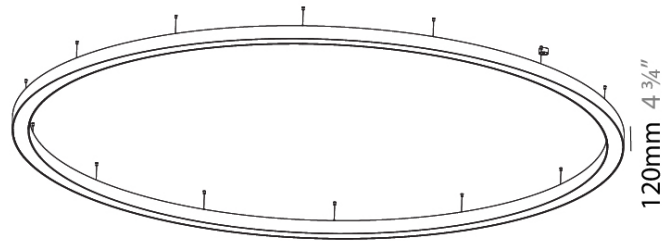

GENERAL

Series: Glorious
Subseries: Glorious 150
Partner: Prolicht
Division: Architectural
Installation: Suspension
Product Type: Pendant
Mounting Location: Ceiling
Light Distribution: Direct

PHYSICAL

Shape: Round
Diameter (mm): 5400
Diameter (in): 212 5/8
Depth (mm): 120
Depth (in): 4 3/4
Max. Overall Height (mm): 2120
Max. Overall Height (in): 83 7/16
Weight (kg): 69.5
Weight (lbs): 152.9
Diffuser: PMMA - Opal
Fixture Finish: SSR / BKV / CWI / CRY / HAB / UFT / ITA / RUA / FTG / MYG / LOD / PUS / FRO / FUP / KIA / POP / BLS / SPG / MEY / GOH / CHC / COM / ABZ / JAG / OBR / MOS / ROR
Fixture Material: PMMA / Aluminum

ELECTRICAL

Lamp Type: LED (Zhaga Standard)
Input Wattage (W): 274.1
Total Output Wattage (W): 224 / 179.2 (3500K)
Dimming: 0-10V Dimming / Phase Dimming (120Vac Only)
Driver Included: Yes
Driver Location: Integrated
Driver Type: Constant Current
Driver Class: Class 2
Input Voltage (V): 120 - 277
Constant Current (MA): 350 / 1400 (3500K)

LED

Color Temperature (°K): 2700 / 3000 / 3500 / 4000
Max. Delivered Lumen (lm): Max 26807
Nominal Lumen (lm): Max 37614
CRI: >90 CRI
Efficiency (%): 65
Lamp Life (hrs): 50000

RATINGS AND CERTIFICATIONS

Certified By: Certified for North American Standards
IP rating: IP20

5100mm 200 13/16"

5400mm 212 5/8"