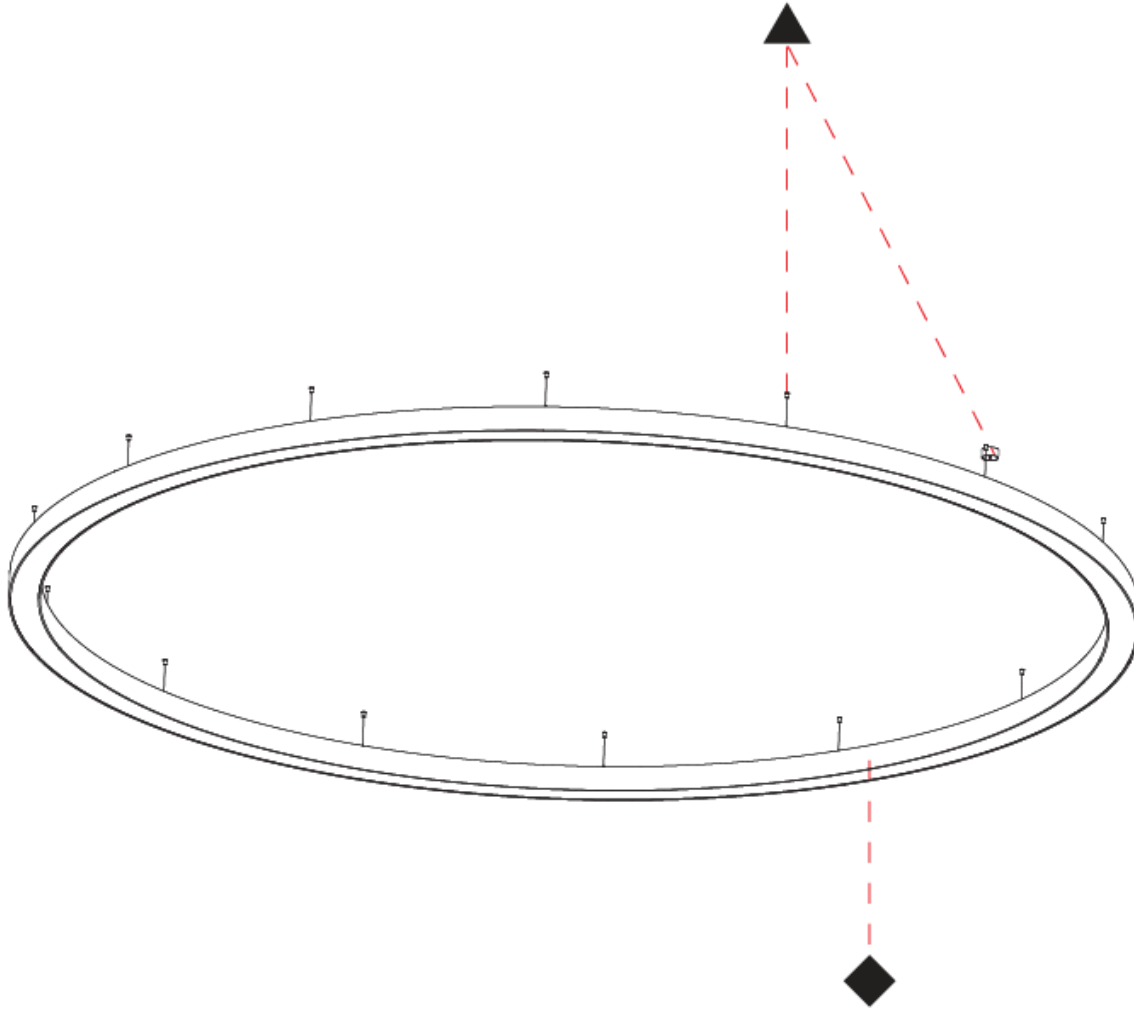

GLORIOUS 150 SUSPENSION

A30188-

PROJECT _____

TYPE _____

SPECIFIER _____

QUANTITY _____

DATE _____

A