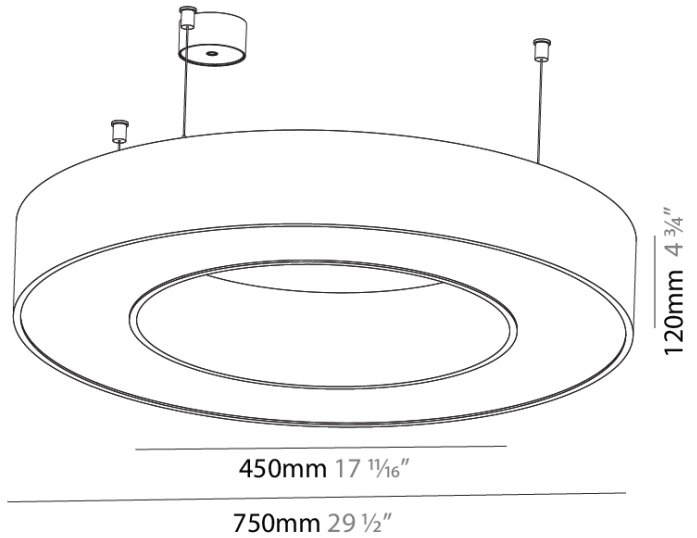

GENERAL

Series: Glorious
Subseries: Glorious 150
Partner: Prolicht
Division: Architectural
Installation: Suspension
Product Type: Pendant
Mounting Location: Ceiling
Light Distribution: Direct

PHYSICAL

Shape: Round
Diameter (mm): 750
Diameter (in): 29 1/2
Height (mm): 120
Height (in): 4 3/4
Max. Overall Height (mm): 2120
Max. Overall Height (in): 83 7/16
Weight (kg): 7.062
Weight (lbs): 15.56
Diffuser: PMMA - Opal or Micro-Prism
Fixture Finish: SSR / BKV / CWI / CRY / HAB / UFT / ITA / RUA / FTG / MYG / LOD / PUS / FRO / FUP / KIA / POP / BLS / SPG / MEY / GOH / CHC / COM / ABZ / JAG / OBR / MOS / ROR
Fixture Material: PMMA / Aluminum

ELECTRICAL

Lamp Type: LED (Zhaga Standard)
Input Wattage (W): 29.4
Total Output Wattage (W): 24 / 19.2 (3500K)
Dimming: Non-Dimming / Phase Dimming (120Vac only) / 0-10V Dimming
Driver Included: Yes
Driver Location: Integrated
Driver Type: Constant Current
Driver Class: Class 2
Input Voltage (V): 120 - 277
Constant Current (MA): 350 / 600 (3500K)

LED

Color Temperature (°K): 2700 / 3000 / 3500 / 4000
Max. Delivered Lumen (lm): Max 2672
Nominal Lumen (lm): Max 4030
CRI: >90 CRI
Efficiency (%): 65
Lamp Life (hrs): 50000

RATINGS AND CERTIFICATIONS

Certified By: Certified for North American Standards
IP rating: IP20