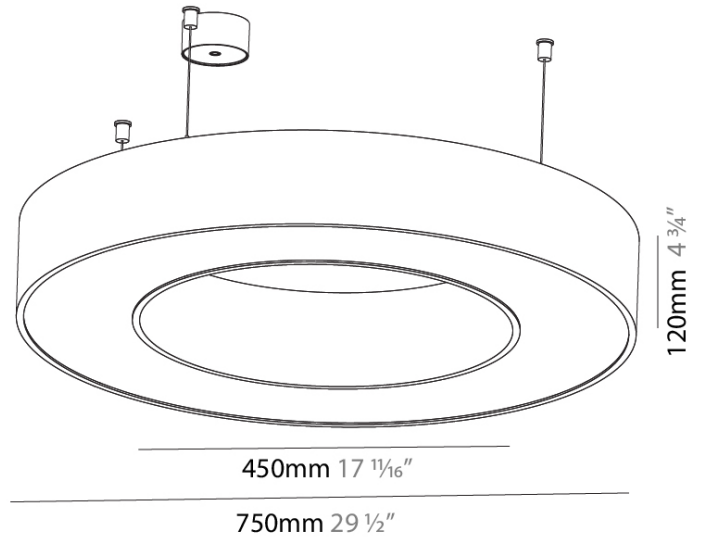

GENERAL

Series: Glorious
Subseries: Glorious 150
Partner: Prolicht
Division: Architectural
Installation: Suspension
Product Type: Pendant
Mounting Location: Ceiling
Light Distribution: Direct

PHYSICAL

Shape: Round
Diameter (mm): 750
Diameter (in): 29 1/2"
Height (mm): 120
Height (in): 4 3/4"
Max. Overall Height (mm): 2120
Max. Overall Height (in): 83 7/16"
Weight (kg): 7.062
Weight (lbs): 15.56
Diffuser: PMMA - Opal or Micro-Prism
Fixture Finish: SSR / BKV / CWI / CRY / HAB / UFT / ITA / RUA / FTG / MYG / LOD / PUS / FRO / FUP / KIA / POP / BLS / SPG / MEY / GOH / CHC / COM / ABZ / JAG / OBR / MOS / ROR
Fixture Material: PMMA / Aluminum

ELECTRICAL

Lamp Type: LED (Zhaga Standard)
Input Wattage (W): 29.4
Total Output Wattage (W): 24 / 19.2 (3500K)
Dimming: Non-Dimming / Phase Dimming (120Vac only) / 0-10V Dimming
Driver Included: Yes
Driver Location: Integrated
Driver Type: Constant Current
Driver Class: Class 2
Input Voltage (V): 120 - 277
Constant Current (MA): 350 / 600 (3500K)

LED

Color Temperature (°K): 2700 / 3000 / 3500 / 4000
Max. Delivered Lumen (lm): Max 2672
Nominal Lumen (lm): Max 4030
CRI: >90 CRI
Efficiency (%): 65
Lamp Life (hrs): 50000

RATINGS AND CERTIFICATIONS

Certified By: Certified for North American Standards
IP rating: IP20