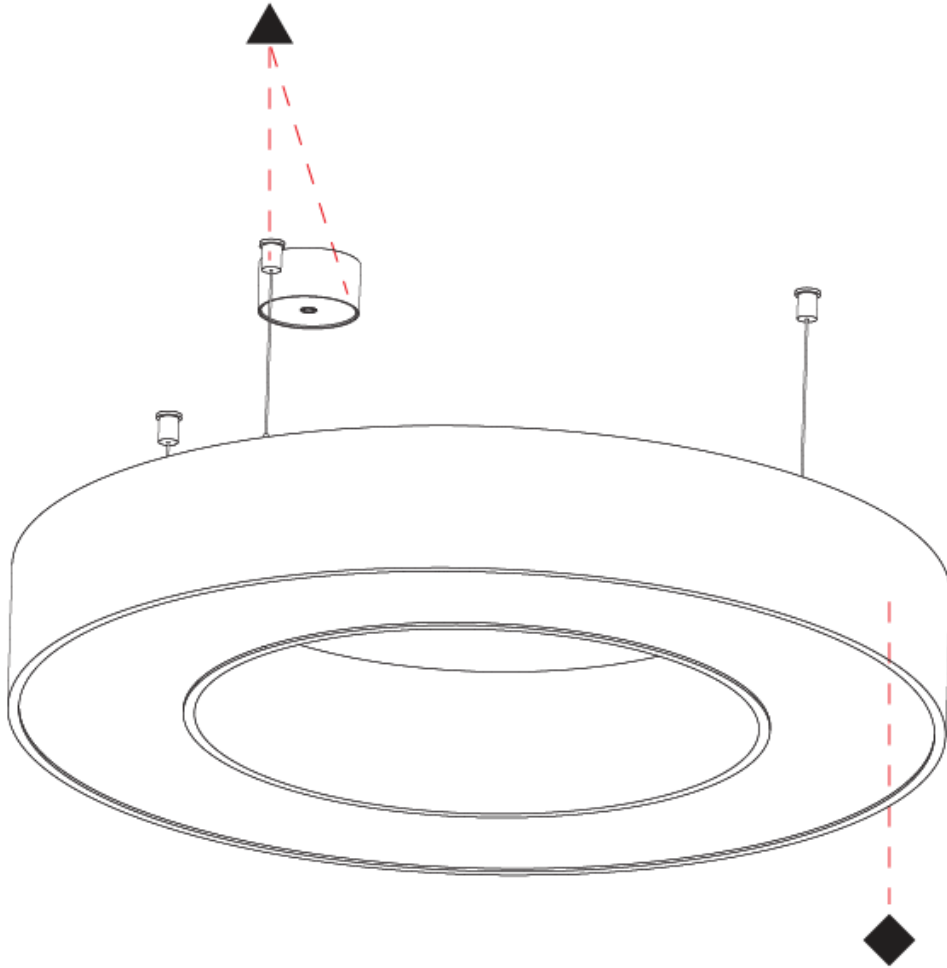

GLORIOUS 150 SUSPENSION

A30201-

PROJECT _____

TYPE _____

SPECIFIER _____

QUANTITY _____

DATE _____

A