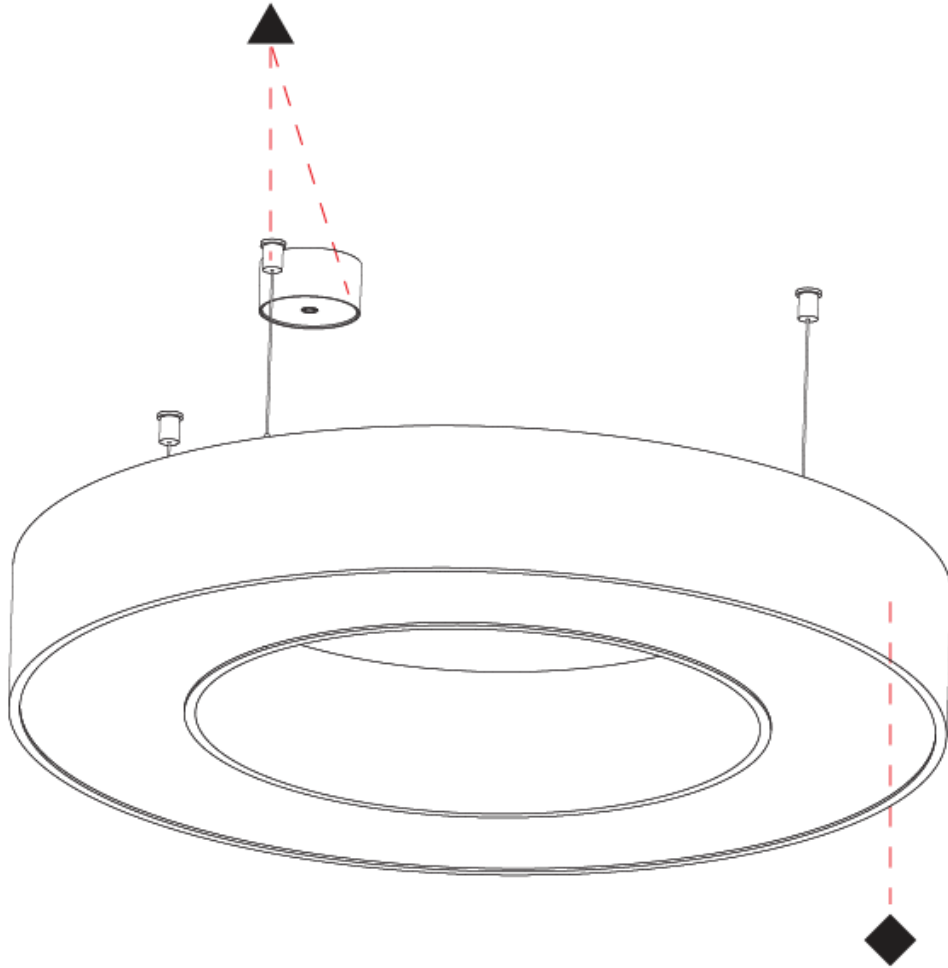

GLORIOUS 150 SUSPENSION

A30201-

PROJECT	_____
TYPE	_____
SPECIFIER	_____
QUANTITY	_____
DATE	_____

A