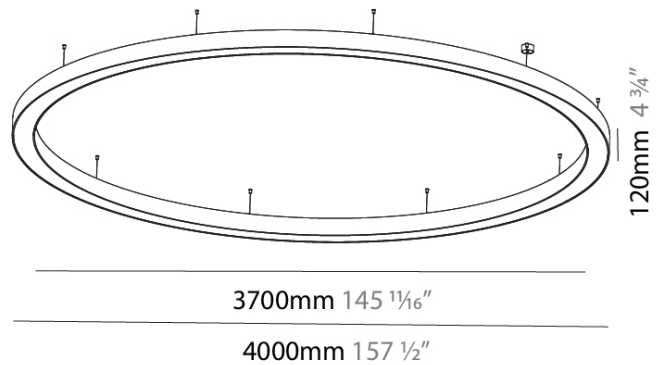

GENERAL

Series: Glorious
Subseries: Glorious 150
Partner: Prolicht
Division: Architectural
Installation: Suspension
Product Type: Pendant
Mounting Location: Ceiling
Light Distribution: Direct

PHYSICAL

Shape: Round
Diameter (mm): 4000
Diameter (in): 157 1/2
Height (mm): 120
Height (in): 4 3/4
Max. Overall Height (mm): 2120
Max. Overall Height (in): 83 7/16
Weight (kg): 50.71
Weight (lbs): 111.98
Diffuser: PMMA - Opal or Micro-Prism
Fixture Finish: SSR / BKV / CWI / CRY / HAB / UFT / ITA / RUA / FTG / MYG / LOD / PUS / FRO / FUP / KIA / POP / BLS / SPG / MEY / GOH / CHC / COM / ABZ / JAG / OBR / MOS / ROR
Fixture Material: PMMA / Aluminum

ELECTRICAL

Lamp Type: LED (Zhaga Standard)
Input Wattage (W): 195.8
Total Output Wattage (W): 160 / 128 (3500K)
Dimming: 0-10V Dimming / Phase Dimming (120Vac Only)
Driver Included: Yes
Driver Location: Integrated
Driver Type: Constant Curren
Driver Class: Class 2
Input Voltage (V): 120 - 277
Constant Current (MA): 350 / 1000 (3500K)

LED

Color Temperature (°K): 2700 / 3000 / 3500 / 4000
Max. Delivered Lumen (lm): Max 19148
Nominal Lumen (lm): Max 26867
CRI: >90 CRI
Efficiency (%): 0.65
Lamp Life (hrs): 50000

RATINGS AND CERTIFICATIONS

Certified By: Certified for North American Standards
IP rating: IP20