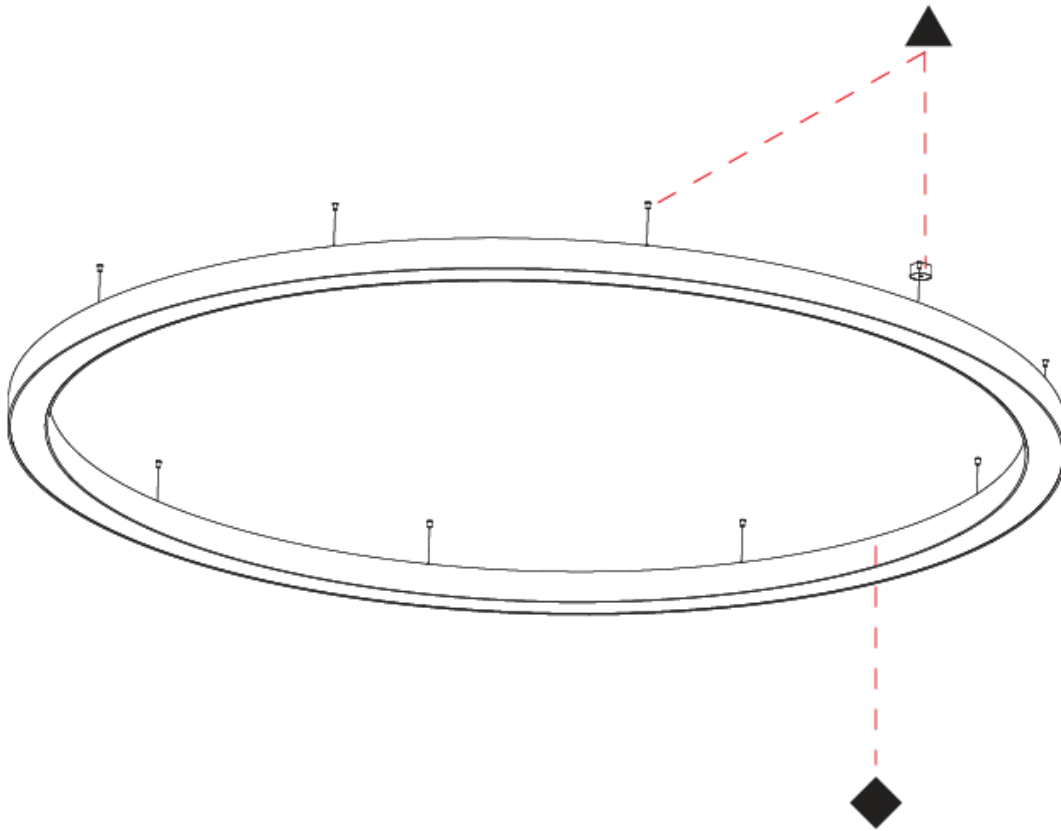

GLORIOUS 150 SUSPENSION

A30202-

PROJECT	_____
TYPE	_____
SPECIFIER	_____
QUANTITY	_____
DATE	_____

A