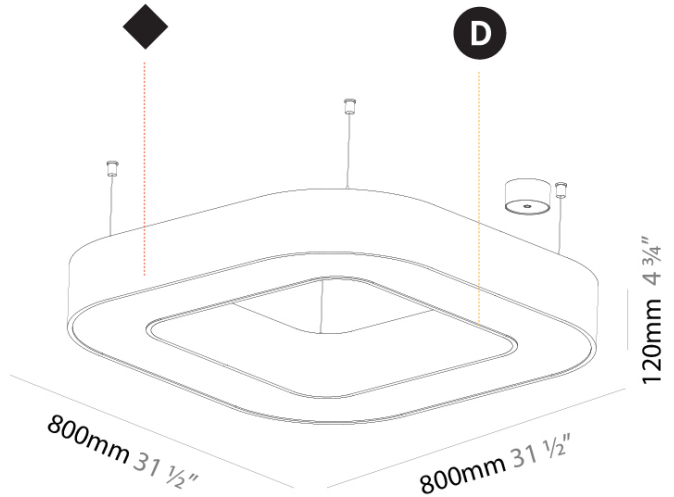

GENERAL

Series: Quantum
Partner: Prolicht
Division: Architectural
Installation: Suspension
Product Type: Pendant
Mounting Location: Ceiling
Light Distribution: Direct

PHYSICAL

Shape: Square
Length (mm): 800
Length (in): 31 1/2
Width (mm): 800
Width (in): 31 1/2
Height (mm): 120
Height (in): 4 3/4
Max. Overall Height (mm): 2120
Max. Overall Height (in): 83 7/16
Weight (kg): 9.422
Weight (lbs): 20.73
Diffuser: PMMA - Opal or Micro-Prism
Fixture Finish: SSR / BKV / CWI / CRY / HAB / UFT / ITA / RUA / FTG / MYG / LOD / PUS / FRO / FUP / KIA / POP / BLS / SPG / MEY / GOH / CHC / COM / ABZ / JAG / OBR / MOS / ROR
Fixture Material: PMMA / Aluminum

ELECTRICAL

Lamp Type: LED (Zhaga Standard)
Input Wattage (W): 40
Total Output Wattage (W): 31 / 25.6 (3500K)
Dimming: Non-Dimming / Phase Dimming (120Vac only) / 0-10V Dimming
Driver Included: Yes
Driver Location: Integrated
Driver Type: Constant Current - 120 / 277Vac
Driver Class: Class 2
Input Voltage (V): 120 - 277
Constant Current (MA): 350 / 800 (3500K)

LED

Color Temperature (°K): 3000 / 3500 / 4000
Max. Delivered Lumen (lm): 3690 / 3822 / 3900
CRI: >80 CRI
Efficiency (%): 65
Lamp Life (hrs): 50000

RATINGS AND CERTIFICATIONS

Certified By: Certified for North American Standards
IP rating: IP20