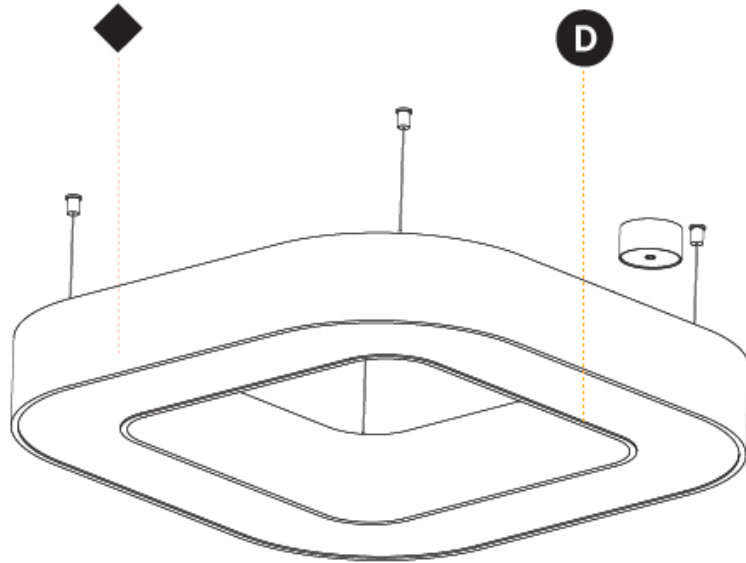

A30211-

PROJECT	_____
TYPE	_____
SPECIFIER	_____
QUANTITY	_____
DATE	_____