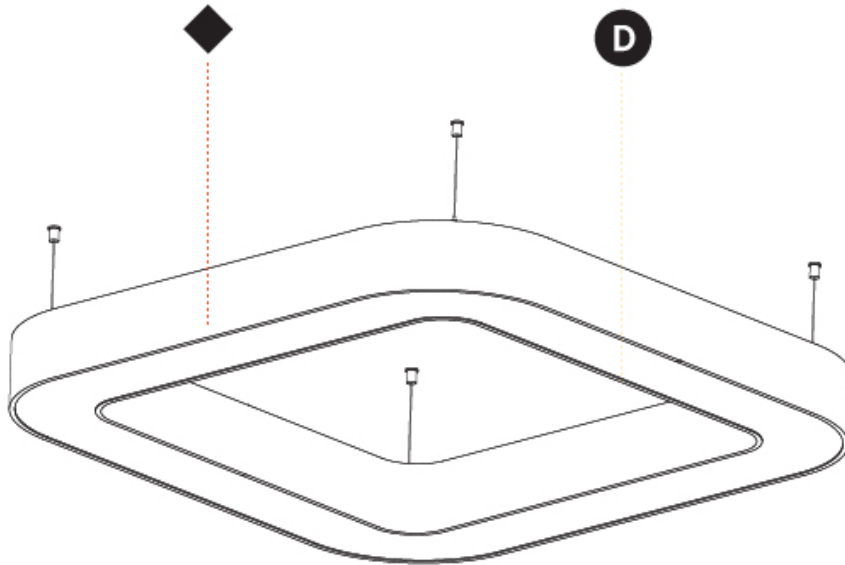

A30215-

PROJECT	_____
TYPE	_____
SPECIFIER	_____
QUANTITY	_____
DATE	_____