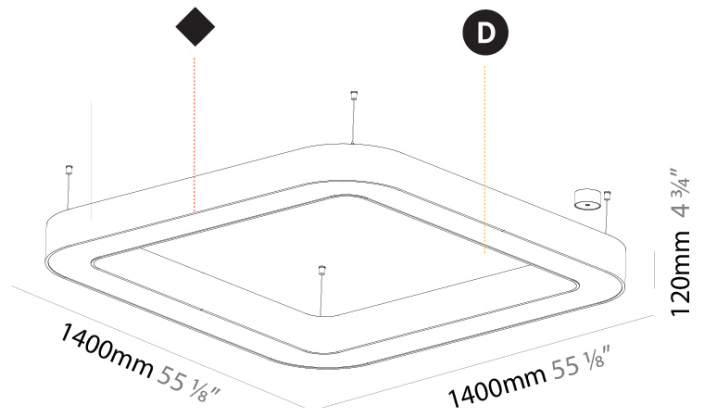

GENERAL

Series: Quantum
Partner: Prolicht
Division: Architectural
Installation: Suspension
Product Type: Pendant
Mounting Location: Ceiling
Light Distribution: Direct

PHYSICAL

Shape: Square
Length (mm): 1400
Length (in): 55 1/8
Width (mm): 1400
Width (in): 55 1/8
Height (mm): 120
Height (in): 4 3/4
Max. Overall Height (mm): 2120
Max. Overall Height (in): 83 7/16
Weight (kg): 17.644
Weight (lbs): 38.82
Diffuser: PMMA - Opal or Micro-Prism
Fixture Finish: SSR / BKV / CWI / CRY / HAB / UFT / ITA / RUA / FTG / MYG / LOD / PUS / FRO / FUP / KIA / POP / BLS / SPG / MEY / GOH / CHC / COM / ABZ / JAG / OBR / MOS / ROR
Fixture Material: PMMA / Aluminum

ELECTRICAL

Lamp Type: LED (Zhaga Standard)
Input Wattage (W): 80
Total Output Wattage (W): 64 / 51.2 (3500K)
Dimming: Non-Dimming / Phase Dimming (120Vac only) / 0-10V Dimming
Driver Included: Yes
Driver Location: Integrated
Driver Type: Constant Current - 120 / 277Vac
Driver Class: Class 2
Input Voltage (V): 120 - 277
Constant Current (MA): 350 / 800 (3500K)

LED

Color Temperature (°K): 3000 / 3500 / 4000
Max. Delivered Lumen (lm): 7380 / 7644 / 7800
CRI: >80 CRI
Efficiency (%): 0.65
Lamp Life (hrs): 50000

RATINGS AND CERTIFICATIONS

Certified By: Certified for North American Standards
IP rating: IP20

PROJECT
TYPE
SPECIFIER
QUANTITY
DATE