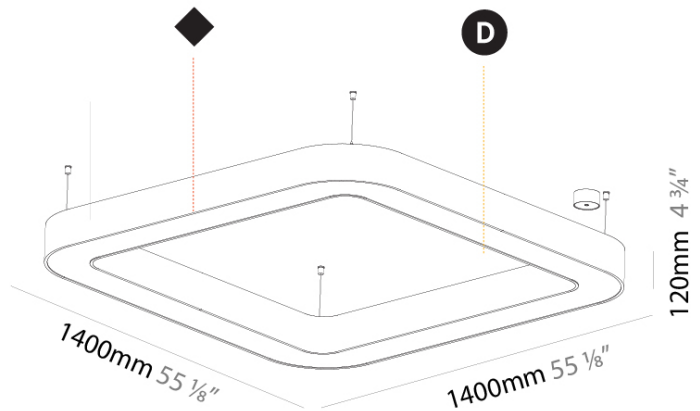

GENERAL

Series: Quantum
Brand: Prolicht
Division: Architectural
Mounting Type: Suspension
Mounting Location: Ceiling
Subcategory: Ambient

PHYSICAL

Shape: Square
Length (mm): 1400
Length (in): 55 1/8
Width (mm): 1400
Width (in): 55 1/8
Height (mm): 120
Height (in): 4 3/4
Max. Overall Height (mm): 2120
Max. Overall Height (in): 83 1/16
Light Distribution: Direct
Weight (kg): 17.644
Weight (lbs): 38.82
Diffuser: PMMA - Opal or Micro-Prism
Fixture Finish: SSR / BKV / CWI / CRY / HAB / UFT / ITA / RUA / FTG / MYG / LOD / PUS / FRO / FUP / KIA / POP / BLS / SPG / MEY / GOH / GUM / CHC / COM / ABZ / JAG / OBR / MOS / ROR
Fixture Material: Aluminum

ELECTRICAL

Lamp Type: LED (Zhaga Standard)
Input Wattage (W): 80
Total Output Wattage (W): 64 / 51.2 (3500K)
Dimming: Non-Dimming / Phase Dimming (120Vac only) / 0-10V Dimming
Driver Included: Yes
Driver Location: Integrated
Driver Type: Constant Current - 120 / 277Vac
Driver Class: Class 2
Input Voltage (V): 120 - 277
Constant Current (MA): 350 / 800 (3500K)

LED

Color Temperature (°K): 3000 / 3500 / 4000
Max. Delivered Lumen (lm): 7380 / 7644 / 7800
CRI: >80 CRI
Efficiency (%): 0.65
Lamp Life (hrs): 50000

RATINGS AND CERTIFICATIONS

Certified By: Certified for North American Standards
IP rating: IP20