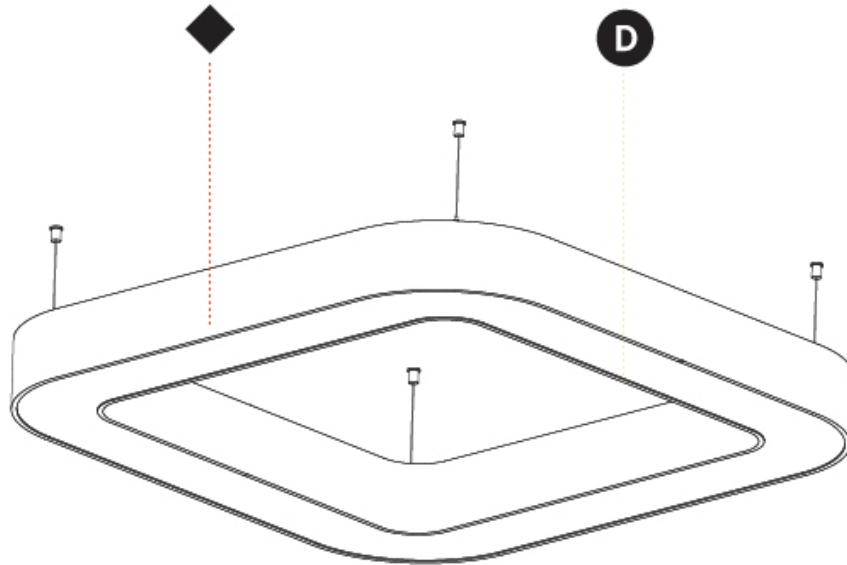

A30215-

PROJECT _____

TYPE _____

SPECIFIER _____

QUANTITY _____

DATE _____

A