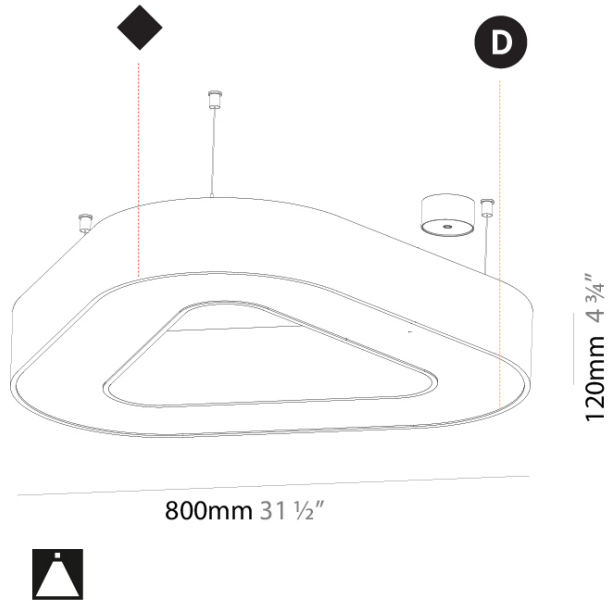

GENERAL

Series: Victory
Brand: Prolicht
Division: Architectural
Mounting Type: Suspension
Mounting Location: Ceiling
Subcategory: Ambient

PHYSICAL

Shape: Abstract
Length (mm): 800
Length (in): 31 1/2
Width (mm): 800
Width (in): 31 1/2
Height (mm): 120
Height (in): 4 3/4
Max. Overall Height (mm): 2120
Max. Overall Height (in): 83 1/16
Light Distribution: Direct
Weight (kg): 8.317
Weight (lbs): 18.30
Diffuser: PMMA - opal or micro-prism
Fixture Finish: SSR / BKV / CWI / CRY / HAB / UFT / ITA / RUA / FTG / MYG / LOD / PUS / FRO / FUP / KIA / POP / BLS / SPG / MEY / GOH / GUM / CHC / COM / ABZ / JAG / OBR / MOS / ROR
Fixture Material: Aluminum

ELECTRICAL

Lamp Type: LED (Zhaga Standard)
Input Wattage (W): 30
Total Output Wattage (W): 24 / 19.2 (3500K)
Dimming: Non-Dimming / Phase Dimming (120Vac only) / 0-10V Dimming
Driver Included: Yes
Driver Location: Integrated
Driver Type: Constant Current - 120 / 277Vac
Driver Class: Class 2
Input Voltage (V): 120 - 277
Constant Current (MA): 350 / 600 (3500K)

LED

Color Temperature (°K): 3000 / 3500 / 4000
Max. Delivered Lumen (lm): 2770 / 2862 / 2920
CRI: >80 CRI
Efficiency (%): 65
Lamp Life (hrs): 50000

RATINGS AND CERTIFICATIONS

Certified By: Certified for North American Standards
IP rating: IP20