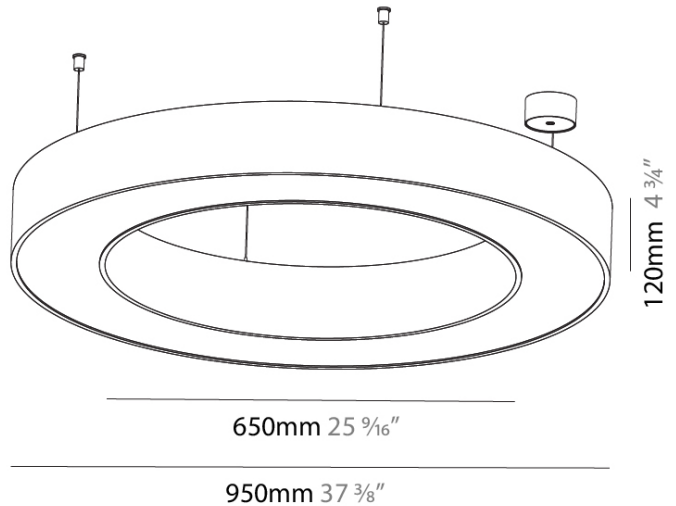

GENERAL

Series: Glorious
Subseries: Glorious 150
Partner: Prolicht
Division: Architectural
Installation: Suspension
Product Type: Pendant
Mounting Location: Ceiling
Light Distribution: Direct

PHYSICAL

Shape: Round
Diameter (mm): 950
Diameter (in): 37 ³/₈
Height (mm): 120
Height (in): 4 ³/₄
Max. Overall Height (mm): 2120
Max. Overall Height (in): 83 ⁷/₁₆
Weight (kg): 9.172
Weight (lbs): 20.22
Diffuser: PMMA - Opal or Micro-Prism
Fixture Finish: SSR / BKV / CWI / CRY / HAB / UFT / ITA / RUA / FTG / MYG / LOD / PUS / FRO / FUP / KIA / POP / BLS / SPG / MEY / GOH / CHC / COM / ABZ / JAG / OBR / MOS / ROR
Fixture Material: PMMA / Aluminum

ELECTRICAL

Lamp Type: LED (Zhaga Standard)
Input Wattage (W): 44.1
Total Output Wattage (W): 36 / 28.8 (3500K)
Dimming: 0-10V Dimming / Phase Dimming (120Vac Only)
Driver Included: Yes
Driver Location: Integrated
Driver Type: Constant Current
Driver Class: Class 2
Input Voltage (V): 120 - 277
Constant Current (MA): 350 / 900 (3500K)

LED

Color Temperature (°K): 2700 / 3000 / 3500 / 4000
Max. Delivered Lumen (lm): Max 4008
Nominal Lumen (lm): Max 6045
CRI: >90 CRI
Efficiency (%): 65
Lamp Life (hrs): 50000

RATINGS AND CERTIFICATIONS

Certified By: Certified for North American Standards
IP rating: IP20