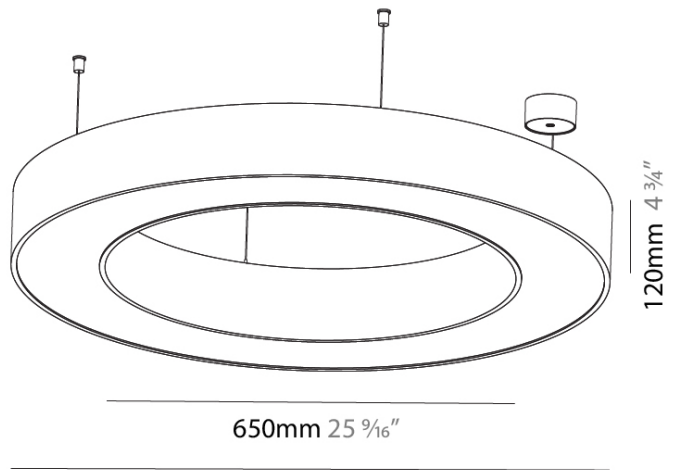

GENERAL

Series: Glorious
Subseries: Glorious 150
Partner: Prolicht
Division: Architectural
Installation: Suspension
Product Type: Pendant
Mounting Location: Ceiling
Light Distribution: Direct

PHYSICAL

Shape: Round
Diameter (mm): 950
Diameter (in): 37 ³/₈
Height (mm): 120
Height (in): 4 ³/₄
Max. Overall Height (mm): 2120
Max. Overall Height (in): 83 ⁷/₁₆
Weight (kg): 9.172
Weight (lbs): 20.22
Diffuser: PMMA - Opal or Micro-Prism
Fixture Finish: SSR / BKV / CWI / CRY / HAB / UFT / ITA / RUA / FTG / MYG / LOD / PUS / FRO / FUP / KIA / POP / BLS / SPG / MEY / GOH / CHC / COM / ABZ / JAG / OBR / MOS / ROR
Fixture Material: PMMA / Aluminum

ELECTRICAL

Lamp Type: LED (Zhaga Standard)
Input Wattage (W): 44.1
Total Output Wattage (W): 36 / 28.8 (3500K)
Dimming: 0-10V Dimming / Phase Dimming (120Vac Only)
Driver Included: Yes
Driver Location: Integrated
Driver Type: Constant Current
Driver Class: Class 2
Input Voltage (V): 120 - 277
Constant Current (MA): 350 / 900 (3500K)

LED

Color Temperature (°K): 2700 / 3000 / 3500 / 4000
Max. Delivered Lumen (lm): Max 4008
Nominal Lumen (lm): Max 6045
CRI: >90 CRI
Efficiency (%): 65
Lamp Life (hrs): 50000

RATINGS AND CERTIFICATIONS

Certified By: Certified for North American Standards
IP rating: IP20