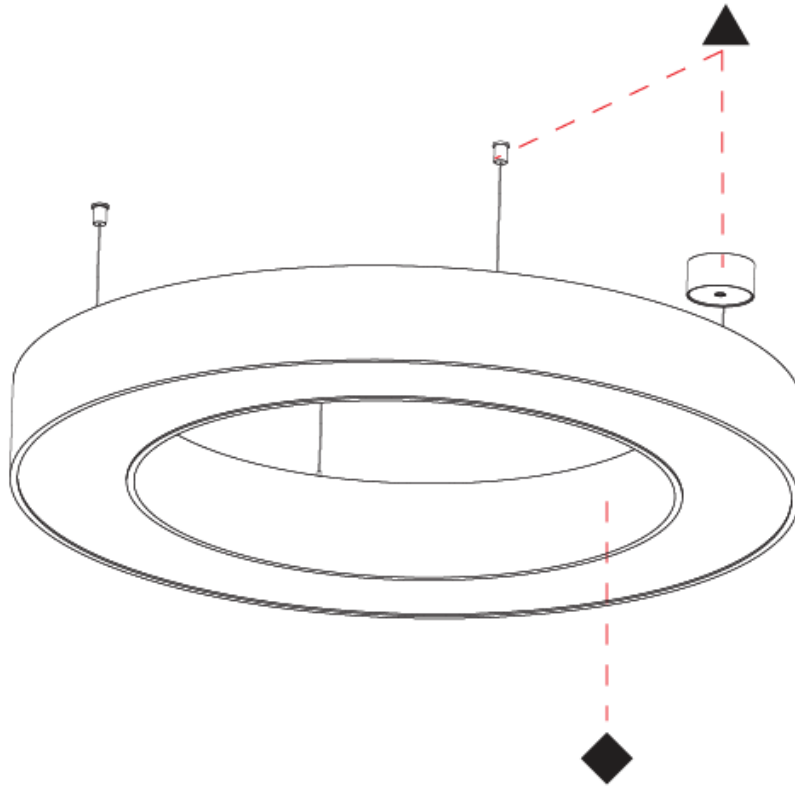

GLORIOUS 150 SUSPENSION

A30229-

PROJECT	_____
TYPE	_____
SPECIFIER	_____
QUANTITY	_____
DATE	_____

A