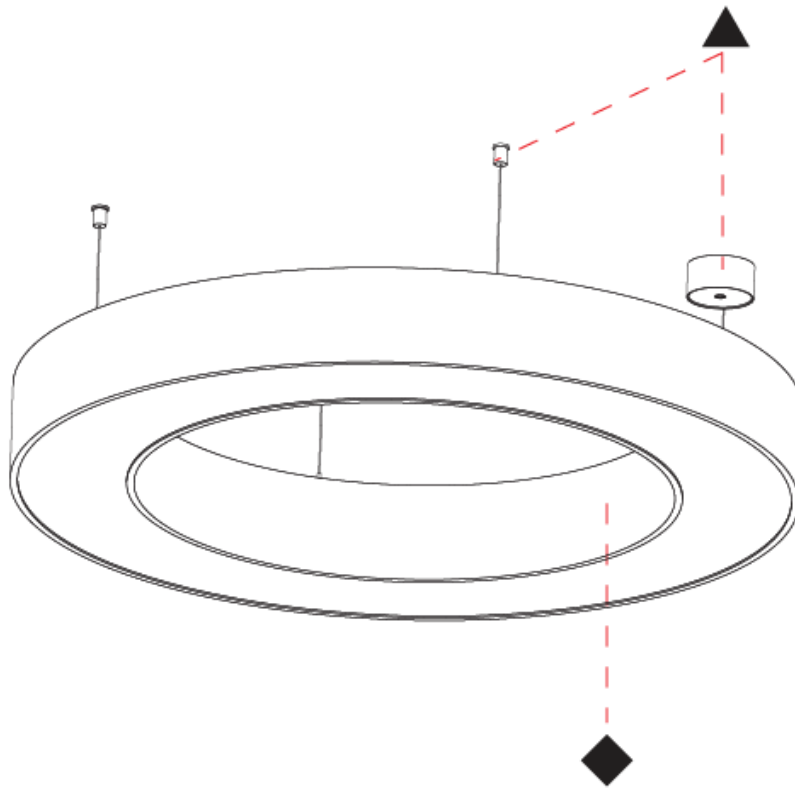

GLORIOUS 150 SUSPENSION

A30229-

PROJECT _____

TYPE _____

SPECIFIER _____

QUANTITY _____

DATE _____

A