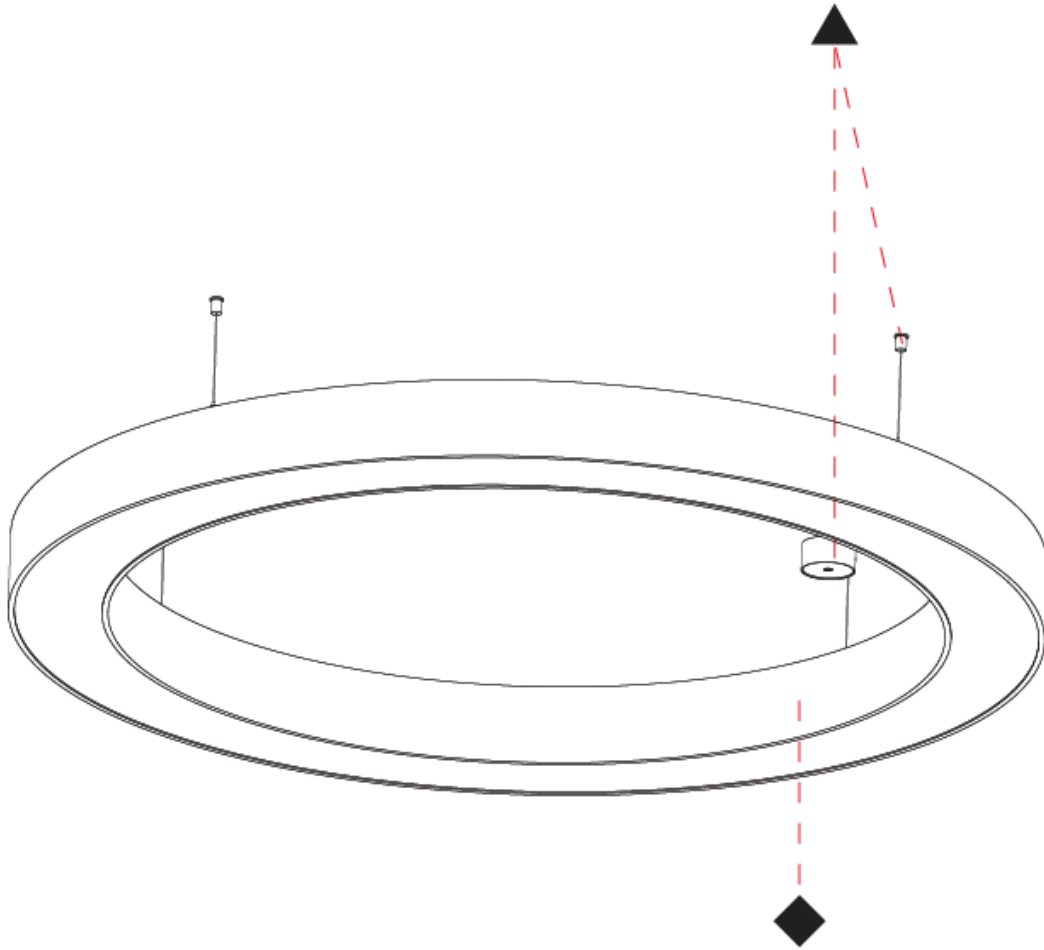

GLORIOUS 150 SUSPENSION

A30233-

PROJECT _____

TYPE _____

SPECIFIER _____

QUANTITY _____

DATE _____

A