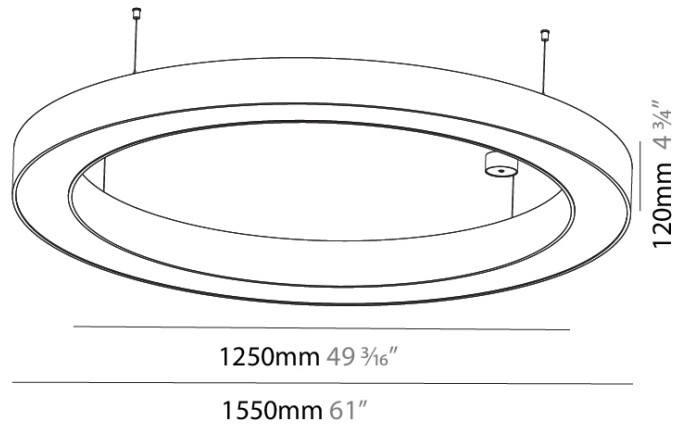

GENERAL

Series: Glorious
Subseries: Glorious 150
Partner: Prolicht
Division: Architectural
Installation: Suspension
Product Type: Pendant
Mounting Location: Ceiling
Light Distribution: Direct

PHYSICAL

Shape: Round
Diameter (mm): 1550
Diameter (in): 61
Height (mm): 120
Height (in): 4 3/4
Max. Overall Height (mm): 2120
Max. Overall Height (in): 83 7/16
Weight (kg): 16.737
Weight (lbs): 36.82
Diffuser: PMMA - Opal or Micro-Prism
Fixture Finish: SSR / BKV / CWI / CRY / HAB / UFT / ITA / RUA / FTG / MYG / LOD / PUS / FRO / FUP / KIA / POP / BLS / SPG / MEY / GOH / CHC / COM / ABZ / JAG / OBR / MOS / ROR
Fixture Material: PMMA / Aluminum

ELECTRICAL

Lamp Type: LED (Zhaga Standard)
Input Wattage (W): 73.4
Total Output Wattage (W): 60 / 48 (3500K)
Dimming: 0-10V Dimming / Phase Dimming (120Vac Only)
Driver Included: Yes
Driver Location: Integrated
Driver Type: Constant Current
Driver Class: Class 2
Input Voltage (V): 120 - 277
Constant Current (MA): 350 / 700/800 (3500K)

LED

Color Temperature (°K): 2700 / 3000 / 3500 / 4000
Max. Delivered Lumen (lm): Max 6681
Nominal Lumen (lm): Max 10075
CRI: >90 CRI
Efficiency (%): 0.65
Lamp Life (hrs): 50000

RATINGS AND CERTIFICATIONS

Certified By: Certified for North American Standards
IP rating: IP20