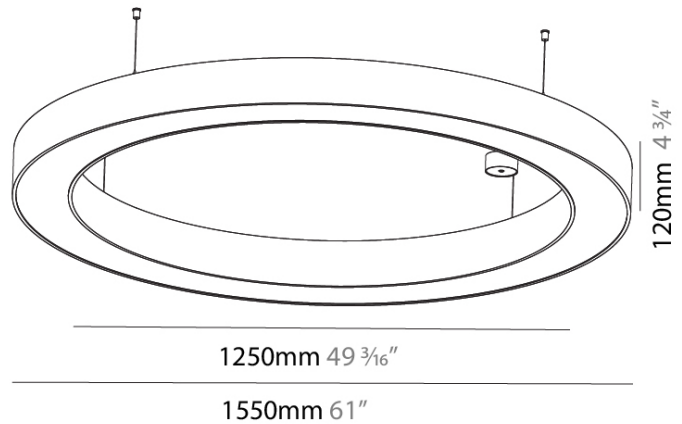

GENERAL

Series: Glorious
Subseries: Glorious
Brand: Prolicht
Division: Architectural
Mounting Type: Suspension
Mounting Location: Ceiling
Subcategory: Ambient

PHYSICAL

Shape: Round
Diameter (mm): 1550
Diameter (in): 61
Height (mm): 120
Height (in): 4 3/4
Max. Overall Height (mm): 2120
Max. Overall Height (in): 83 7/16
Light Distribution: Direct
Weight (kg): 16.737
Weight (lbs): 36.82
Diffuser: PMMA - Opal or Micro-Prism
Fixture Finish: SSR / BKV / CWI / CRY / HAB / UFT / ITA / RUA / FTG / MYG / LOD / PUS / FRO / FUP / KIA / POP / BLS / SPG / MEY / GOH / GUM / CHC / COM / ABZ / JAG / OBR / MOS / ROR
Fixture Material: Aluminum

ELECTRICAL

Lamp Type: LED (Zhaga Standard)
Input Wattage (W): 75
Total Output Wattage (W): 60 / 48 (3500K)
Dimming: Non-Dimming / Phase Dimming (120Vac only) / 0-10V Dimming
Driver Included: Yes
Driver Location: Integrated
Driver Type: Constant Current
Driver Class: Class 2
Input Voltage (V): 120 - 277
Constant Current (MA): 350 / 700/800 (3500K)

LED

Color Temperature (°K): 3000 / 3500 / 4000
Max. Delivered Lumen (lm): 6920 / 7164 / 7310
CRI: >80 CRI
Efficiency (%): 0.65
Lamp Life (hrs): 50000

RATINGS AND CERTIFICATIONS

Certified By: Certified for North American Standards
IP rating: IP20