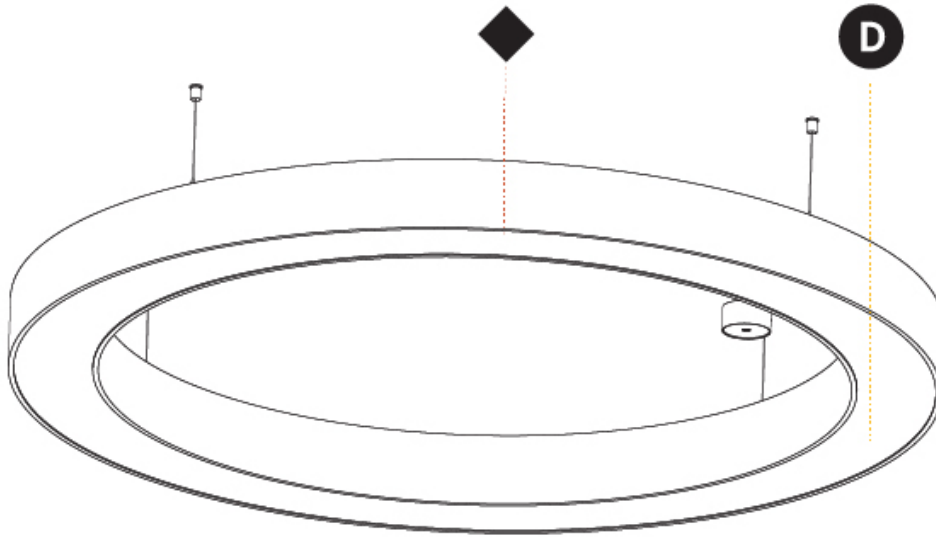

A30233-

PROJECT	_____
TYPE	_____
SPECIFIER	_____
QUANTITY	_____
DATE	_____