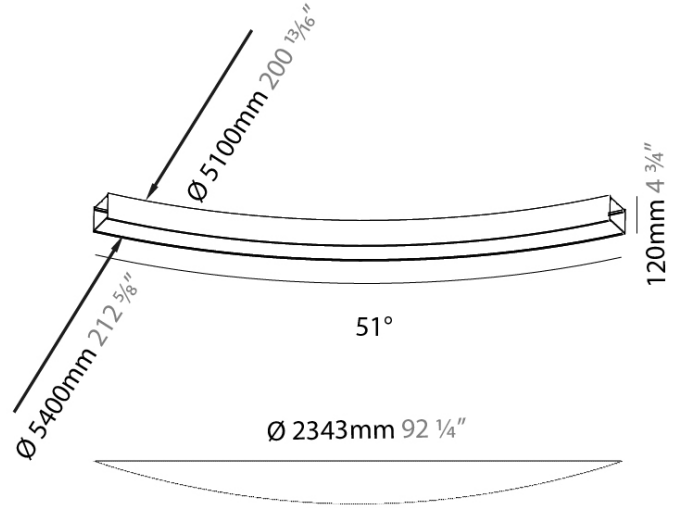

GENERAL
Series: Super-G
Subseries: Super-G 150
Partner: Prolicht
Division: Architectural
Installation: Suspension
Product Type: Linear Profiles
Mounting Location: Ceiling
Light Distribution: Direct

PHYSICAL
Shape: Curves
Length (mm): 2343
Length (in): 92 1/4
Width (mm): 150
Width (in): 5 7/8
Height (mm): 120
Height (in): 4 3/4
Weight (kg): 9.6
Weight (lbs): 21.34
Diffuser: PMMA - Opal
Fixture Finish: SSR / BKV / CWI / CRY / HAB / UFT / ITA / RUA / FTG / MYG / LOD / PUS / FRO / FUP / KIA / POP / BLS / SPG / MEY / GOH / CHC / COM / ABZ / JAG / OBR / MOS / ROR
Fixture Material: Extruded Aluminum

ELECTRICAL
Lamp Type: LED (Zhaga Standard)
Input Wattage (W): 40
Total Output Wattage (W): 32
Dimming: Tri-Mode (Non-Dimming and Phase Dimming (120Vac only) and 0-10V Dimming)
Driver Included: Yes
Driver Location: Integrated
Driver Type: Constant Current - Universal
Driver Class: Class 2
Input Voltage (V): 120 - 277
Constant Current (MA): 350

LED
Color Temperature (°K): 3000 / 3500 / 4000
Max. Delivered Lumen (lm): 3690 / 3822 / 3900
Nominal Lumen (lm): 5680 / 5880 / 6000
CRI: >90 CRI
Efficiency (%): 65
Lamp Life (hrs): 50000

RATINGS AND CERTIFICATIONS
Certified By: Certified for North American Standards
IP rating: IP20