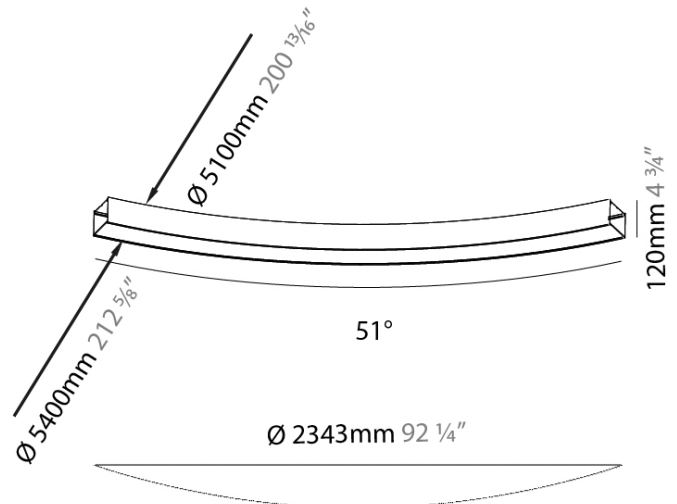

GENERAL

Series: Super-G
Subseries: Super-G 150
Partner: Prolicht
Division: Architectural
Installation: Suspension
Product Type: Linear Profiles
Mounting Location: Ceiling
Light Distribution: Direct

PHYSICAL

Shape: Curves
Length (mm): 2343
Length (in): 92 1/4
Width (mm): 150
Width (in): 5 7/8
Height (mm): 120
Height (in): 4 3/4
Weight (kg): 9.6
Weight (lbs): 21.34
Diffuser: PMMA - Opal
Fixture Finish: SSR / BKV / CWI / CRY / HAB / UFT / ITA / RUA / FTG / MYG / LOD / PUS / FRO / FUP / KIA / POP / BLS / SPG / MEY / GOH / CHC / COM / ABZ / JAG / OBR / MOS / ROR
Fixture Material: Extruded Aluminum

ELECTRICAL

Lamp Type: LED (Zhaga Standard)
Input Wattage (W): 40
Total Output Wattage (W): 32
Dimming: Tri-Mode (Non-Dimming and Phase Dimming (120Vac only) and 0-10V Dimming)
Driver Included: Yes
Driver Location: Integrated
Driver Type: Constant Current - Universal
Driver Class: Class 2
Input Voltage (V): 120 - 277
Constant Current (MA): 350

LED

Color Temperature (°K): 3000 / 3500 / 4000
Max. Delivered Lumen (lm): 3690 / 3822 / 3900
Nominal Lumen (lm): 5680 / 5880 / 6000
CRI: >90 CRI
Efficiency (%): 65
Lamp Life (hrs): 50000

RATINGS AND CERTIFICATIONS

Certified By: Certified for North American Standards
IP rating: IP20