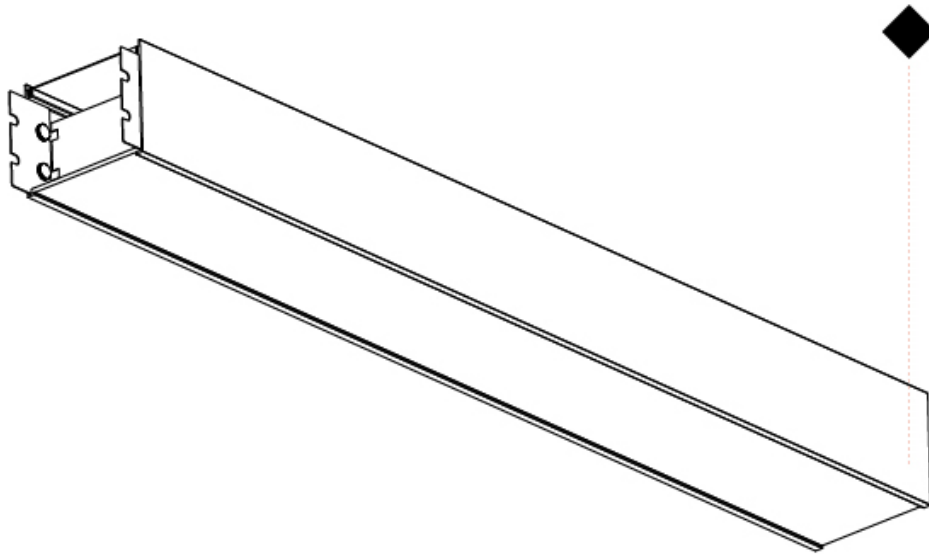

SUPER-G 150 SUSPENSION

A30253-

PROJECT

TYPE

SPECIFIER

QUANTITY

DATE

A