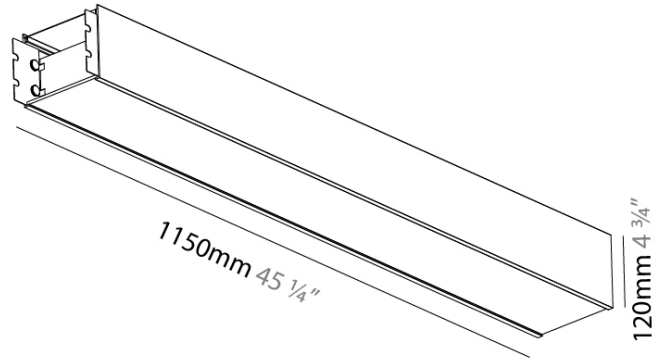

GENERAL

Series: Super-G
Subseries: Super-G 150
Partner: Prolicht
Division: Architectural
Installation: Suspension
Product Type: Linear Profiles
Mounting Location: Ceiling
Light Distribution: Direct

PHYSICAL

Shape: Rectangle
Length (mm): 1150
Length (in): 45 1/4
Width (mm): 150
Width (in): 5 7/8
Height (mm): 120
Height (in): 4 3/4
Weight (kg): 5
Weight (lbs): 11
Diffuser: PMMA - Opal
Fixture Finish: SSR / BKV / CWI / CRY / HAB / UFT / ITA / RUA / FTG / MYG / LOD / PUS / FRO / FUP / KIA / POP / BLS / SPG / MEY / GOH / CHC / COM / ABZ / JAG / OBR / MOS / ROR
Fixture Material: Extruded Aluminum

ELECTRICAL

Lamp Type: LED (Zhaga Standard)
Input Wattage (W): 20
Total Output Wattage (W): 16
Dimming: Tri-Mode (Non-Dimming and Phase Dimming (120Vac only) and 0-10V Dimming)
Driver Included: Yes
Driver Location: Integrated
Driver Type: Constant Current - Universal
Driver Class: Class 2
Input Voltage (V): 120 - 277
Constant Current (MA): 350

LED

Color Temperature (°K): 3000 / 3500 / 4000
Max. Delivered Lumen (lm): 1850 / 1911 / 1950
Nominal Lumen (lm): 2840 / 2940 / 3000
CRI: >90 CRI
Efficiency (%): 65%
Lamp Life (hrs): 50000

RATINGS AND CERTIFICATIONS

Certified By: Certified for North American Standards
IP rating: IP20