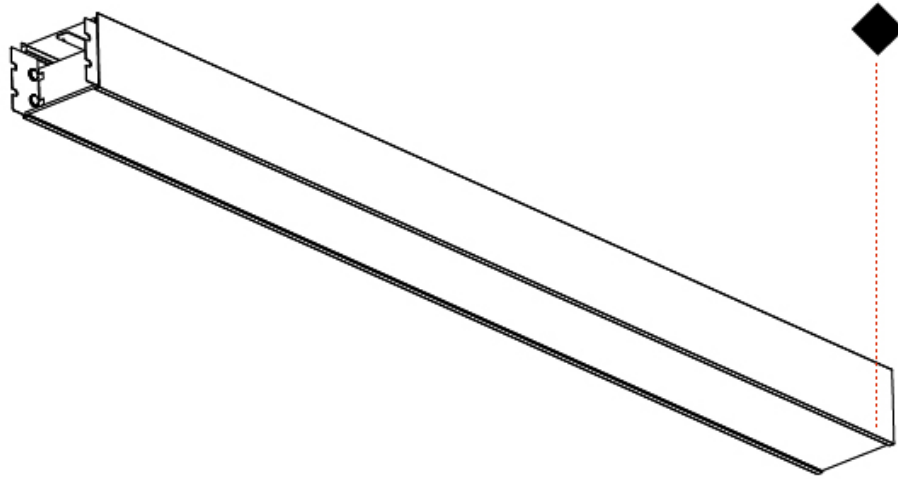

SUPER-G 150 SUSPENSION

A30255-

PROJECT

TYPE

SPECIFIER

QUANTITY

DATE

A