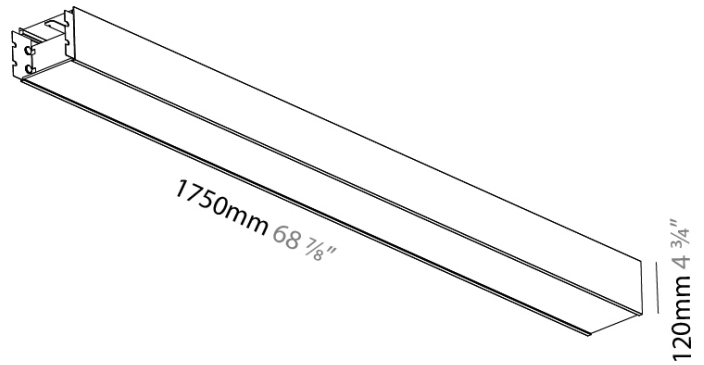

GENERAL

Series: Super-G
Subseries: Super-G 150
Partner: Prolicht
Division: Architectural
Installation: Suspension
Product Type: Linear Profiles
Mounting Location: Ceiling
Light Distribution: Direct

PHYSICAL

Shape: Rectangle
Length (mm): 1750
Length (in): 68 7/8
Width (mm): 150
Width (in): 5 7/8
Height (mm): 120
Height (in): 4 3/4
Weight (kg): 7.3
Weight (lbs): 16.09
Diffuser: PMMA - Opal
Fixture Finish: SSR / BKV / CWI / CRY / HAB / UFT / ITA / RUA / FTG / MYG / LOD / PUS / FRO / FUP / KIA / POP / BLS / SPG / MEY / GOH / CHC / COM / ABZ / JAG / OBR / MOS / ROR
Fixture Material: Extruded Aluminum

ELECTRICAL

Lamp Type: LED (Zhaga Standard)
Input Wattage (W): 30
Total Output Wattage (W): 24
Dimming: Tri-Mode (Non-Dimming and Phase Dimming (120Vac only) and 0-10V Dimming)
Driver Included: Yes
Driver Location: Integrated
Driver Type: Constant Current - Universal
Driver Class: Class 2
Input Voltage (V): 120 - 277
Constant Current (MA): 350

LED

Color Temperature (°K): 3000 / 3500 / 4000
Max. Delivered Lumen (lm): 2770 / 2862 / 2920
Nominal Lumen (lm): 4260 / 4410 / 4500
CRI: >90 CRI
Efficiency (%): 65
Lamp Life (hrs): 50000

RATINGS AND CERTIFICATIONS

Certified By: Certified for North American Standards
IP rating: IP20