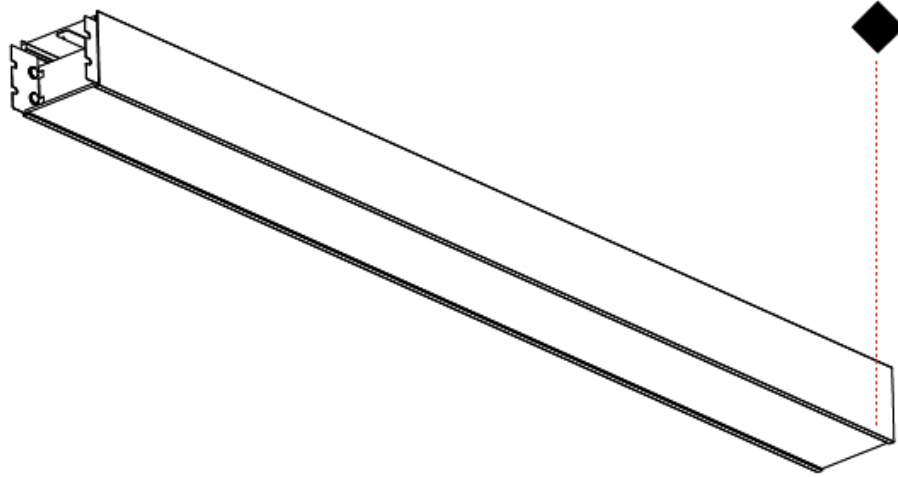

SUPER-G 150 SUSPENSION

A30255-

PROJECT

TYPE

SPECIFIER

QUANTITY

DATE

A