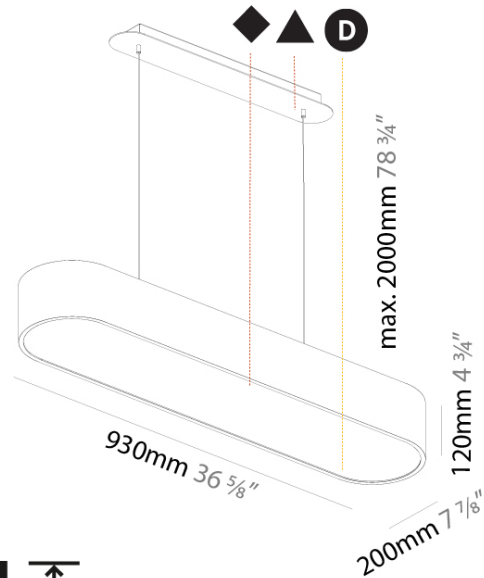

GENERAL

Series: Smoothy
Subseries: Smoothline
Partner: Prolicht
Division: Architectural
Installation: Suspension
Product Type: Pendant
Mounting Location: Ceiling
Light Distribution: Direct

PHYSICAL

Shape: Oval
Length (mm): 930
Length (in): 36 5/8
Width (mm): 200
Width (in): 7 7/8
Height (mm): 120
Height (in): 4 3/4
Max. Overall Height (mm): 2120
Max. Overall Height (in): 82 1/2
Weight (kg): 6.973
Weight (lbs): 15.34
Diffuser: PMMA - Opal or Micro-Prism
Fixture Finish: SSR / BKV / CWI / CRY / HAB / UFT / ITA / RUA / FTG / MYG / LOD / PUS / FRO / FUP / KIA / POP / BLS / SPG / MEY / GOH / CHC / COM / ABZ / JAG / OBR / MOS / ROR
Fixture Material: Extruded Aluminum / Steel
Cable Details: 2000mm / 78 3/4"

ELECTRICAL

Lamp Type: LED (Zhaga Standard)
Input Wattage (W): 31.5
Total Output Wattage (W): 27
Dimming: Tri-Mode (Non-Dimming and Phase Dimming (120Vac only) and 0-10V Dimming)
Driver Included: Yes
Driver Location: Integrated
Driver Type: Constant Current - Universal
Driver Class: Class 2
Input Voltage (V): 120 - 277
Constant Current (MA): 500

LED

Number of LEDs: 9
Color Temperature (°K): 3000 / 4000
Max. Delivered Lumen (lm): 2190 / 2410
CRI: >80 CRI
Lamp Life (hrs): 50000
Upon Request: Other CCT available

RATINGS AND CERTIFICATIONS

Certified By: Certified for North American Standards
IP rating: IP20