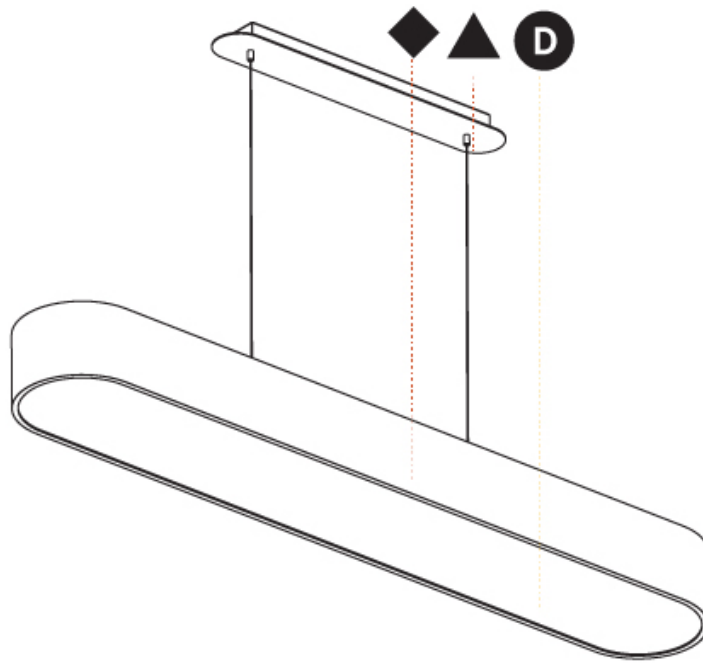

SMOOTHLINE SUSPENSION

A30271-

PROJECT _____

TYPE _____

SPECIFIER _____

QUANTITY _____

DATE _____

A