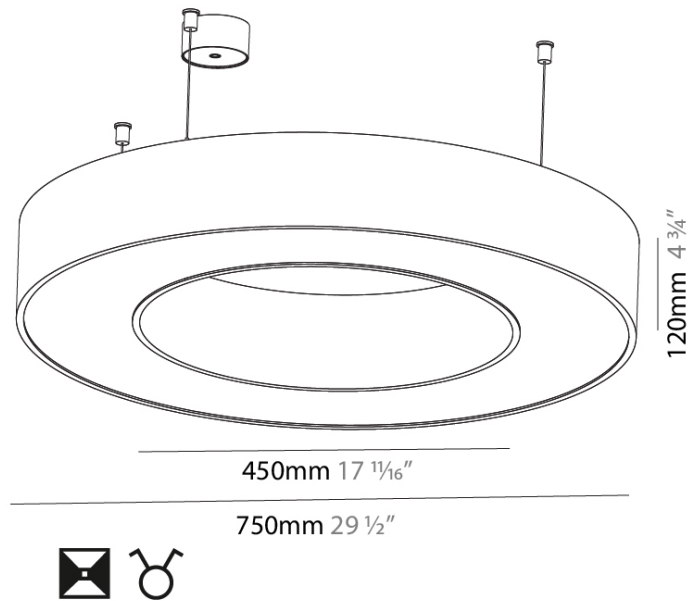

GENERAL

Series: Glorious
Subseries: Glorious 150
Partner: Prolicht
Division: Architectural
Installation: Suspension
Product Type: Pendant
Mounting Location: Ceiling
Light Distribution: Direct / Indirect

PHYSICAL

Shape: Round
Diameter (mm): 750
Diameter (in): 29 1/2
Height (mm): 120
Height (in): 4 3/4
Max. Overall Height (mm): 2120
Max. Overall Height (in): 83 7/16
Weight (kg): 7.675
Weight (lbs): 16.9
Diffuser: PMMA - Opal or Micro-Prism
Fixture Finish: SSR / BKV / CWI / CRY / HAB / UFT / ITA / RUA / FTG / MYG / LOD / PUS / FRO / FUP / KIA / POP / BLS / SPG / MEY / GOH / CHC / COM / ABZ / JAG / OBR / MOS / ROR
Fixture Material: PMMA / Aluminum

ELECTRICAL

Lamp Type: LED (Zhaga Standard)
Input Wattage (W): 44.1
Total Output Wattage (W): 40 / 32 (3500K)
Dimming: 0-10V Dimming / Phase Dimming (120Vac Only)
Driver Included: Yes
Driver Location: Integrated
Driver Type: Constant Current
Driver Class: Class 2
Input Voltage (V): 120 - 277
Constant Current (MA): 350 / 600/400 (3500K)

LED

Color Temperature (°K): 2700 / 3000 / 3500 / 4000
Max. Delivered Lumen (lm): Max 4304 (2672 Dir/1632 Ind)
Nominal Lumen (lm): Max 6045
CRI: >90 CRI
Efficiency (%): 71
Lamp Life (hrs): 50000

RATINGS AND CERTIFICATIONS

Certified By: Certified for North American Standards
IP rating: IP20