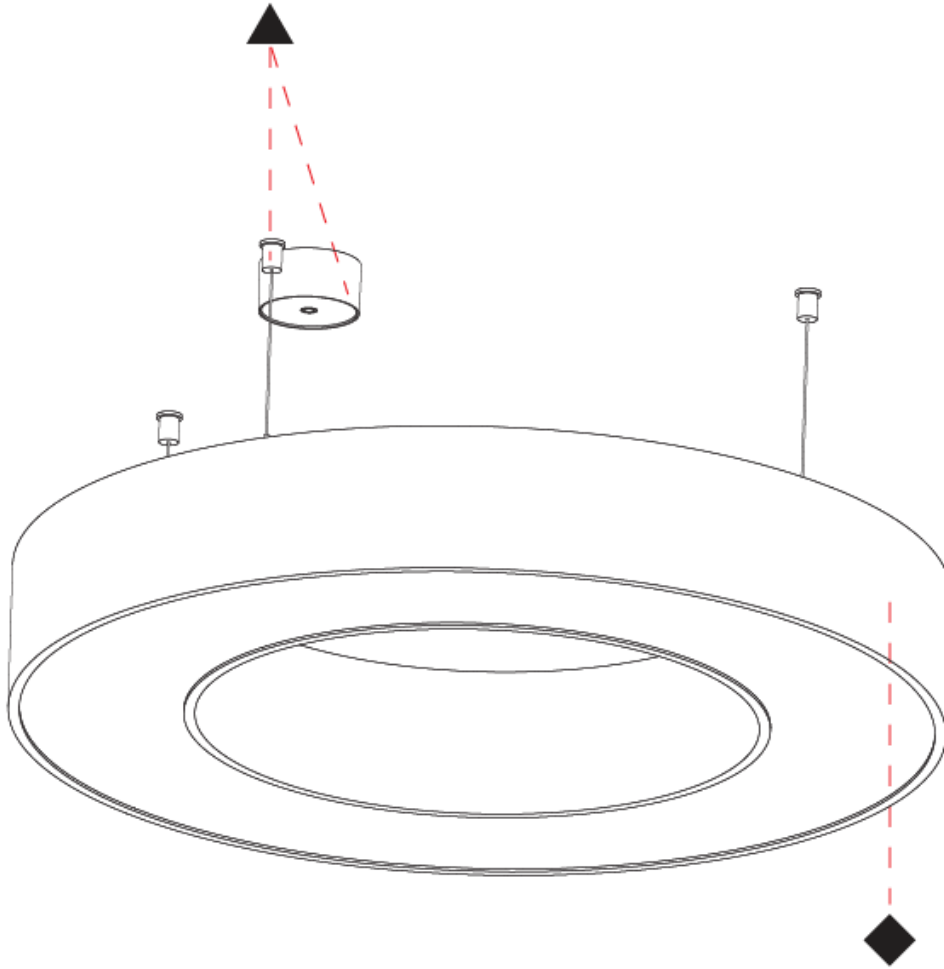

GLORIOUS 150 SUSPENSION

A30297-

PROJECT _____

TYPE _____

SPECIFIER _____

QUANTITY _____

DATE _____

A