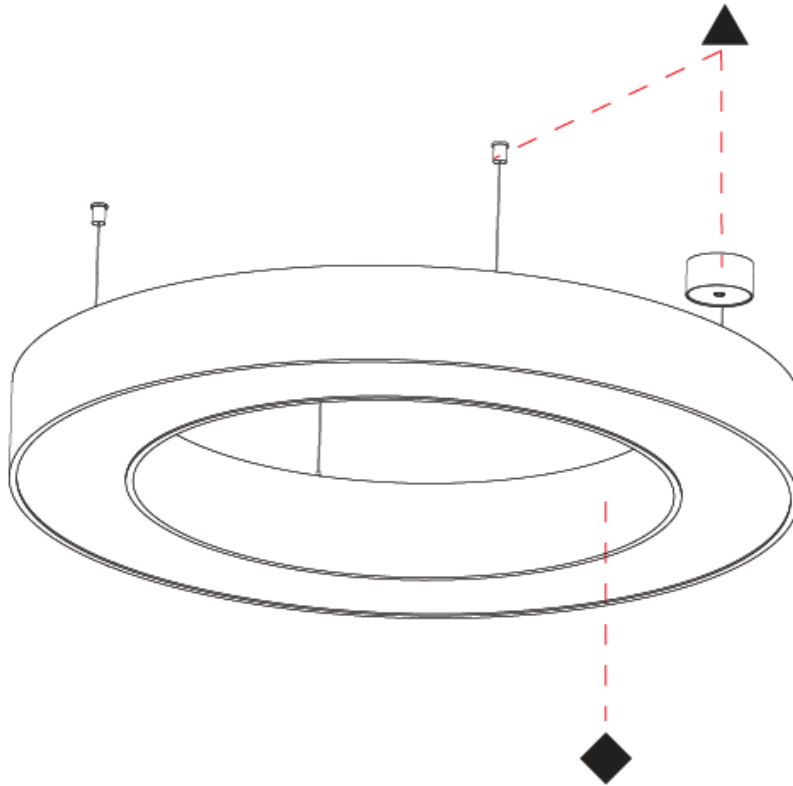

GLORIOUS 150 SUSPENSION

A30303-

PROJECT	_____
TYPE	_____
SPECIFIER	_____
QUANTITY	_____
DATE	_____

A