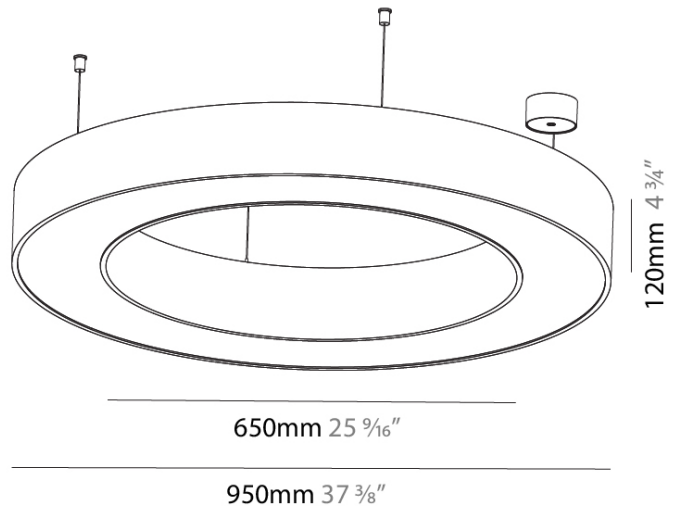

GENERAL

Series: Glorious
Subseries: Glorious 150
Partner: Prolicht
Division: Architectural
Installation: Suspension
Product Type: Pendant
Mounting Location: Ceiling
Light Distribution: Direct / Indirect

PHYSICAL

Shape: Round
Diameter (mm): 950
Diameter (in): 37 3/8
Height (mm): 120
Height (in): 4 3/4
Max. Overall Height (mm): 2120
Max. Overall Height (in): 83 7/16
Weight (kg): 10.395
Weight (lbs): 22.92
Diffuser: PMMA - Opal or Micro-Prism
Fixture Finish: SSR / BKV / CWI / CRY / HAB / UFT / ITA / RUA / FTG / MYG / LOD / PUS / FRO / FUP / KIA / POP / BLS / SPG / MEY / GOH / CHC / COM / ABZ / JAG / OBR / MOS / ROR
Fixture Material: PMMA / Aluminum

ELECTRICAL

Lamp Type: LED (Zhaga Standard)
Input Wattage (W): 63.6
Total Output Wattage (W): 52 / 41.6 (3500K)
Dimming: 0-10V Dimming / Phase Dimming (120Vac Only)
Driver Included: Yes
Driver Location: Integrated
Driver Type: Constant Current
Driver Class: Class 2
Input Voltage (V): 120 - 277
Constant Current (MA): 350 / 900/400 (3500K)

LED

Color Temperature (°K): 2700 / 3000 / 3500 / 4000
Max. Delivered Lumen (lm): Max 6185 (4008 Dir / 2176 Ind)
Nominal Lumen (lm): Max 8732
CRI: >90 CRI
Efficiency (%): 69
Lamp Life (hrs): 50000

RATINGS AND CERTIFICATIONS

Certified By: Certified for North American Standards
IP rating: IP20